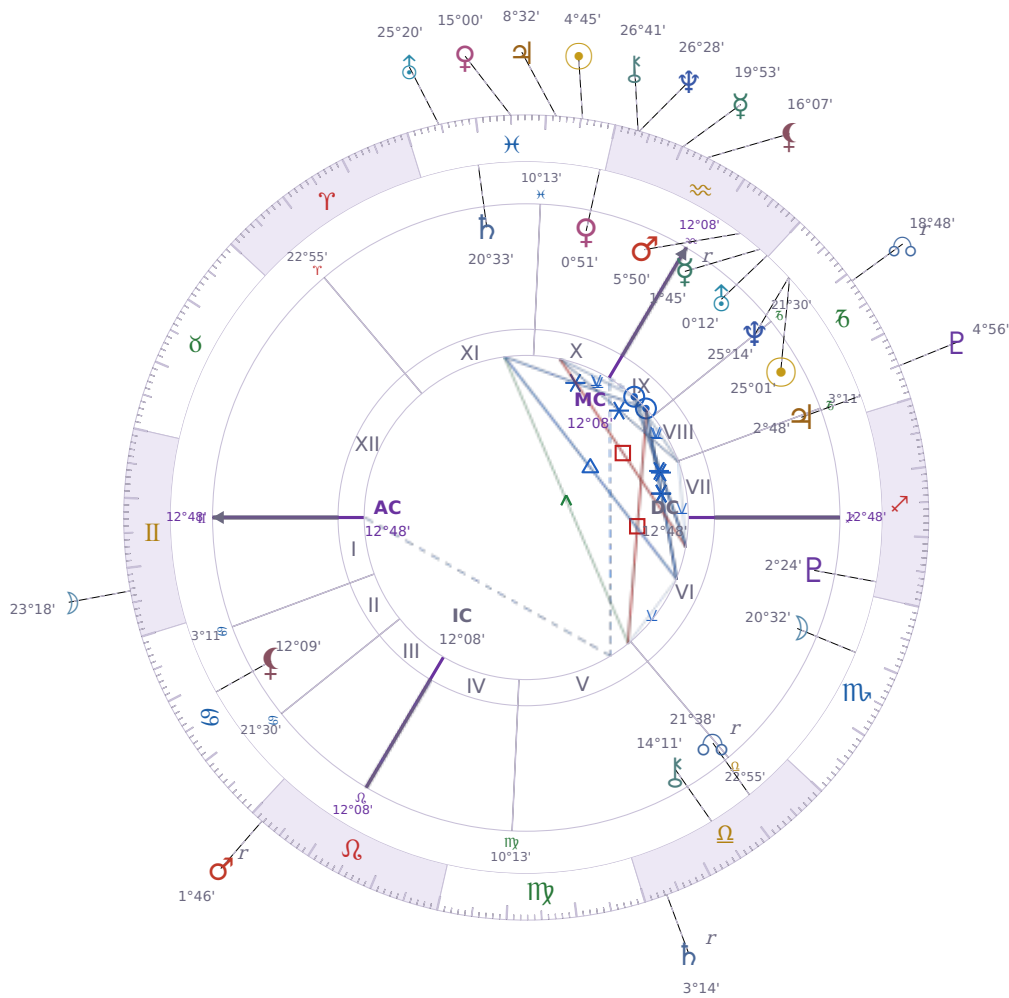

DAILY HOROSCOPE

Dove Celeste Cameron

American actress and singer (born 1996)

♏ Capricorn January 15, 1996 13:30 Bainbridge Island

Tuesday, 23 February 2010

TRANSITS FOR TODAY

☉ Sun	in ♓ Pisces	4°45'42"
☾ Moon	in ♊ Gemini	23°18'15"
☿ Mercury	in ♒ Aquarius	19°53'09"
♀ Venus	in ♓ Pisces	15°00'26"
♂ Mars	in ♌ Leo Rx	1°46'28"
♃ Jupiter	in ♓ Pisces	8°32'23"
♄ Saturn	in ♎ Libra Rx	3°14'35"

♅ Uranus	in ♓ Pisces	25°20'46"
♆ Neptune	in ♒ Aquarius	26°28'58"
♇ Pluto	in ♑ Capricorn	4°56'50"
♁ Chiron	in ♒ Aquarius	26°41'13"
♁ NNode	in ♑ Capricorn Rx	18°48'10"
♁ Lilith	in ♒ Aquarius	16°07'30"

NATAL PLANETS

☉ Sun	in ♑ Capricorn	25°01'06"	IX
☾ Moon	in ♏ Scorpio	20°32'16"	VI
☿ Mercury	in ♒ Aquarius	1°45'55"	IX Rx
♀ Venus	in ♓ Pisces	0°51'48"	X
♂ Mars	in ♒ Aquarius	5°50'13"	IX
♃ Jupiter	in ♑ Capricorn	2°48'41"	VII
♄ Saturn	in ♓ Pisces	20°33'02"	XI
♅ Uranus	in ♒ Aquarius	0°12'38"	IX
♆ Neptune	in ♑ Capricorn	25°14'20"	IX
♇ Pluto	in ♐ Sagittarius	2°24'09"	VI
♁ Chiron	in ♎ Libra	14°11'21"	V
♁ North Node	in ♎ Libra	21°38'59"	V Rx
♁ Lilith	in ♋ Cancer	12°09'40"	II