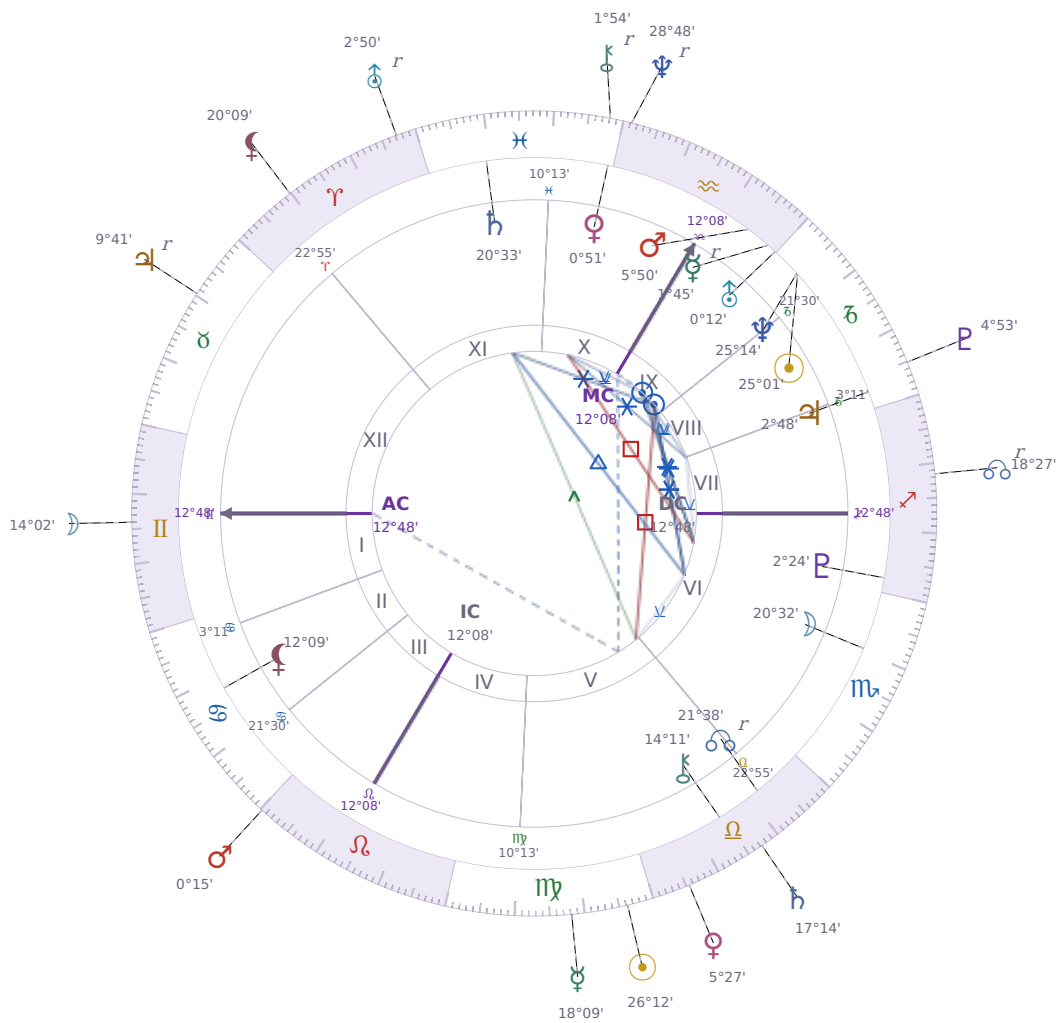

DAILY HOROSCOPE

Dove Celeste Cameron

American actress and singer (born 1996)

♑ Capricorn January 15, 1996 13:30 Bainbridge Island

Monday, 19 September 2011

TRANSITS FOR TODAY

☉ Sun	in ♍ Virgo	26°12'31"
☽ Moon	in ♊ Gemini	14°02'47"
☿ Mercury	in ♍ Virgo	18°09'20"
♀ Venus	in ♎ Libra	5°27'09"
♂ Mars	in ♌ Leo	0°15'32"
♃ Jupiter	in ♉ Taurus Rx	9°41'12"
♁ Saturn	in ♎ Libra	17°14'57"

♅ Uranus	in ♈ Aries Rx	2°50'21"
♆ Neptune	in ♒ Aquarius Rx	28°48'15"
♇ Pluto	in ♑ Capricorn	4°53'24"
♁ Chiron	in ♓ Pisces Rx	1°54'02"
♁ NNode	in ♐ Sagittarius Rx	18°27'36"
♁ Lilith	in ♈ Aries	20°09'25"

NATAL PLANETS

☉ Sun	in ♑ Capricorn	25°01'06"	IX
☾ Moon	in ♏ Scorpio	20°32'16"	VI
☿ Mercury	in ♒ Aquarius	1°45'55"	IX Rx
♀ Venus	in ♓ Pisces	0°51'48"	X
♂ Mars	in ♒ Aquarius	5°50'13"	IX
♃ Jupiter	in ♑ Capricorn	2°48'41"	VII
♄ Saturn	in ♓ Pisces	20°33'02"	XI
♅ Uranus	in ♒ Aquarius	0°12'38"	IX
♆ Neptune	in ♑ Capricorn	25°14'20"	IX
♇ Pluto	in ♐ Sagittarius	2°24'09"	VI
♁ Chiron	in ♎ Libra	14°11'21"	V
♁ North Node	in ♎ Libra	21°38'59"	V Rx
♁ Lilith	in ♋ Cancer	12°09'40"	II