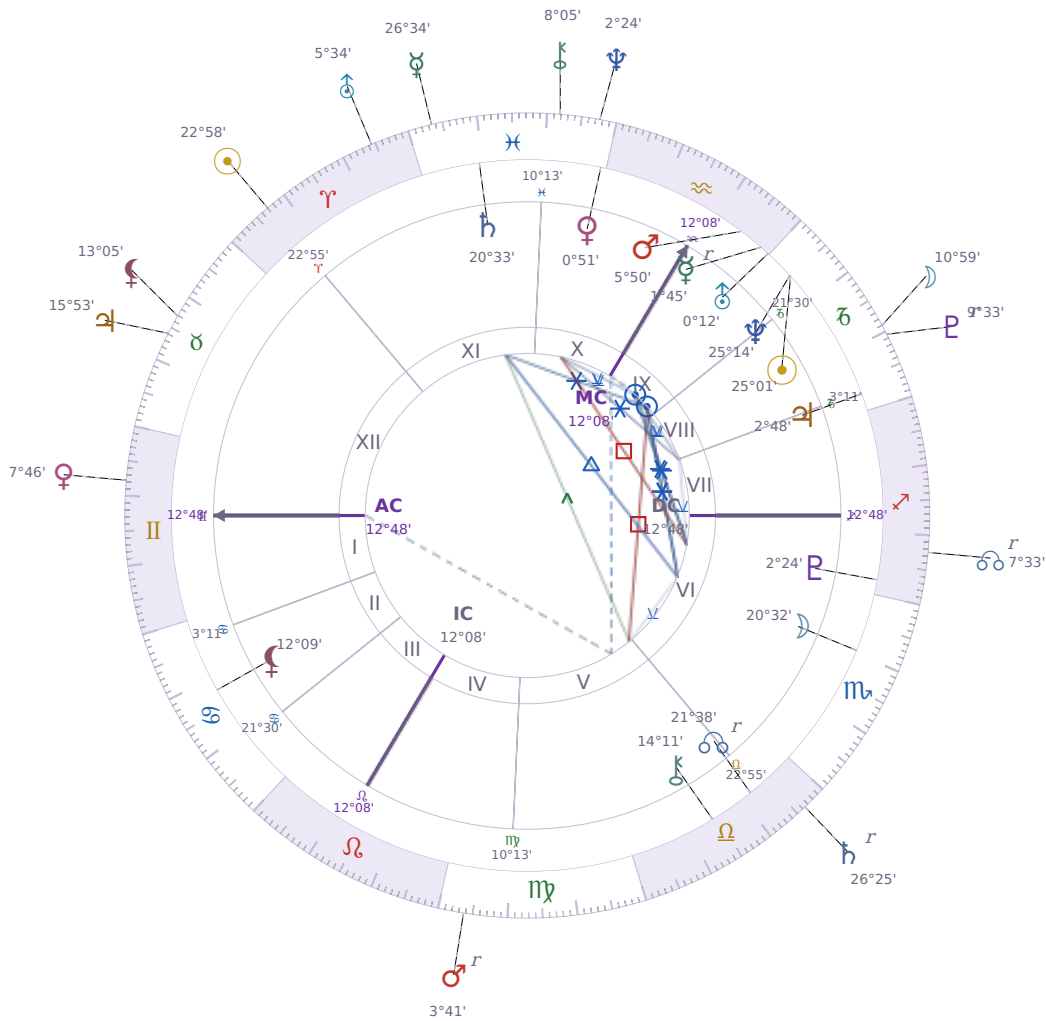

DAILY HOROSCOPE

Dove Celeste Cameron

American actress and singer (born 1996)

♏ Capricorn January 15, 1996 13:30 Bainbridge Island

Thursday, 12 April 2012

TRANSITS FOR TODAY

☉ Sun	in ♈ Aries	22°58'42"
☾ Moon	in ♐ Capricorn	10°59'45"
☿ Mercury	in ♋ Pisces	26°34'12"
♀ Venus	in ♊ Gemini	7°46'22"
♂ Mars	in ♍ Virgo Rx	3°41'57"
♃ Jupiter	in ♉ Taurus	15°53'45"
♄ Saturn	in ♎ Libra Rx	26°25'51"

♅ Uranus	in ♈ Aries	5°34'12"
♆ Neptune	in ♋ Pisces	2°24'13"
♇ Pluto	in ♐ Capricorn Rx	9°33'42"
♁ Chiron	in ♋ Pisces	8°05'51"
♁ NNode	in ♐ Sagittarius Rx	7°33'04"
♁ Lilith	in ♉ Taurus	13°05'22"

NATAL PLANETS

☉ Sun	in ♐ Capricorn	25°01'06"	IX
☾ Moon	in ♏ Scorpio	20°32'16"	VI
☿ Mercury	in ♒ Aquarius	1°45'55"	IX Rx
♀ Venus	in ♋ Pisces	0°51'48"	X
♂ Mars	in ♒ Aquarius	5°50'13"	IX
♃ Jupiter	in ♐ Capricorn	2°48'41"	VII
♄ Saturn	in ♋ Pisces	20°33'02"	XI
♅ Uranus	in ♒ Aquarius	0°12'38"	IX
♆ Neptune	in ♐ Capricorn	25°14'20"	IX
♇ Pluto	in ♐ Sagittarius	2°24'09"	VI
♁ Chiron	in ♎ Libra	14°11'21"	V
♁ North Node	in ♎ Libra	21°38'59"	V Rx
♁ Lilith	in ♋ Cancer	12°09'40"	II

KEY TRANSIT FACTORS

♆ Neptune ☐ Square ♇ natal Pluto

Right now you are questioning beliefs and rules you have followed for years, and this questioning feels unsettling rather than clarifying. You may find yourself **doubting your own judgment about what is real and what matters**, which makes it hard to commit to decisions or trust your instincts. Over the coming weeks, this confusion can push you to examine whether you have been living according to someone else's values instead of your own, though the process of sorting this out will feel uncomfortable and slow.