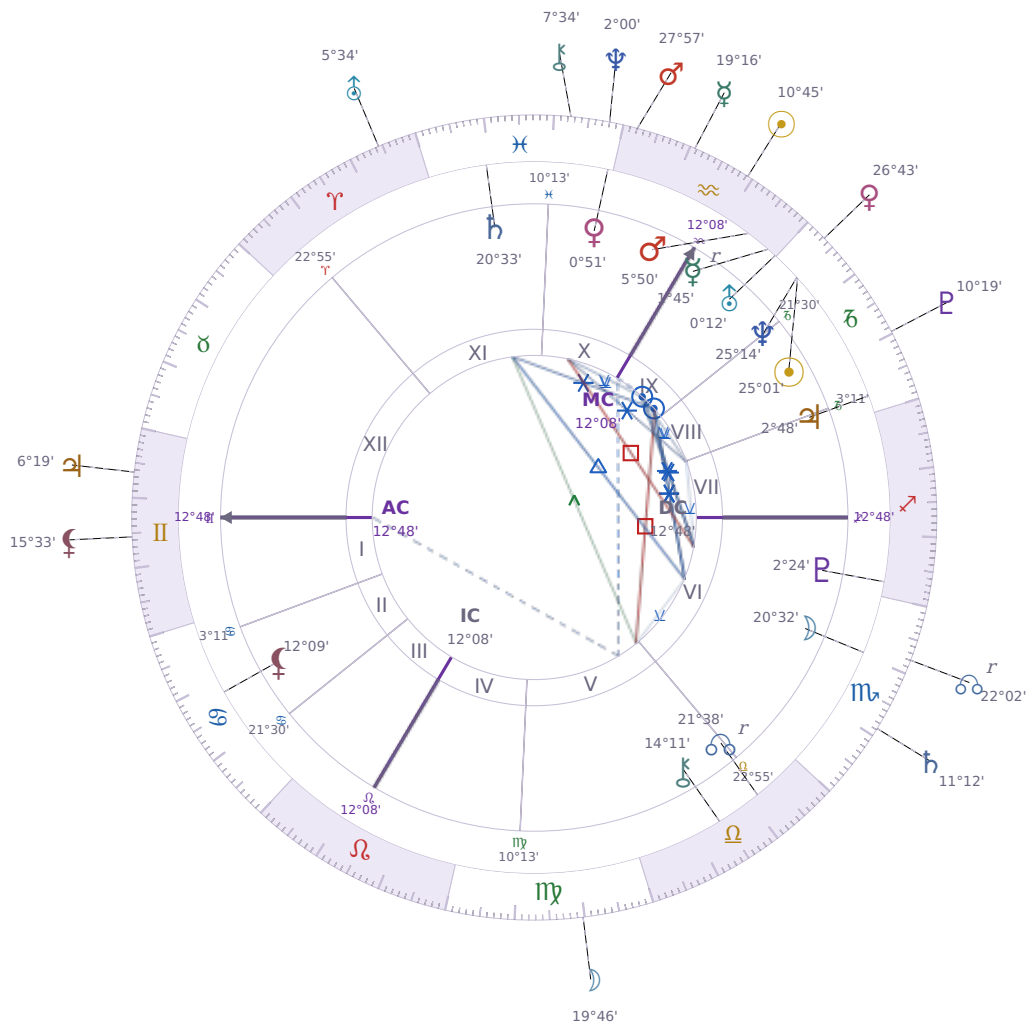

DAILY HOROSCOPE

Dove Celeste Cameron

American actress and singer (born 1996)

♑ Capricorn January 15, 1996 13:30 Bainbridge Island

Wednesday, 30 January 2013

TRANSITS FOR TODAY

☉ Sun	in ♒ Aquarius	10°45'46"
☾ Moon	in ♍ Virgo	19°46'32"
☿ Mercury	in ♒ Aquarius	19°16'50"
♀ Venus	in ♑ Capricorn	26°43'23"
♂ Mars	in ♒ Aquarius	27°57'42"
♃ Jupiter	in ♊ Gemini	6°19'38"
♄ Saturn	in ♏ Scorpio	11°12'19"

♅ Uranus	in ♈ Aries	5°34'13"
♆ Neptune	in ♓ Pisces	2°00'43"
♇ Pluto	in ♑ Capricorn	10°19'39"
♁ Chiron	in ♓ Pisces	7°34'37"
♊ NNode	in ♏ Scorpio Rx	22°02'08"
♁ Lilith	in ♊ Gemini	15°33'31"

NATAL PLANETS

☉ Sun	in ♑ Capricorn	25°01'06"	IX
☾ Moon	in ♏ Scorpio	20°32'16"	VI
☿ Mercury	in ♒ Aquarius	1°45'55"	IX Rx
♀ Venus	in ♓ Pisces	0°51'48"	X
♂ Mars	in ♒ Aquarius	5°50'13"	IX
♃ Jupiter	in ♑ Capricorn	2°48'41"	VII
♄ Saturn	in ♓ Pisces	20°33'02"	XI
♅ Uranus	in ♒ Aquarius	0°12'38"	IX
♆ Neptune	in ♑ Capricorn	25°14'20"	IX
♇ Pluto	in ♐ Sagittarius	2°24'09"	VI
♁ Chiron	in ♎ Libra	14°11'21"	V
♊ North Node	in ♎ Libra	21°38'59"	V Rx
♁ Lilith	in ♋ Cancer	12°09'40"	II

KEY DATE

♃ Jupiter stations Direct

Jupiter turning **direct again** means opportunities and decisions that felt stuck or unclear over the past months can finally move ahead with real momentum. What becomes **clearer now** is whether plans, applications, or deals are actually going to work — delays lift and you get actual answers instead of waiting. **Growth starts moving** in the areas where *Jupiter* sits in your chart, so watch for openings in money, work, relationships, or learning that were on pause during the retrograde.