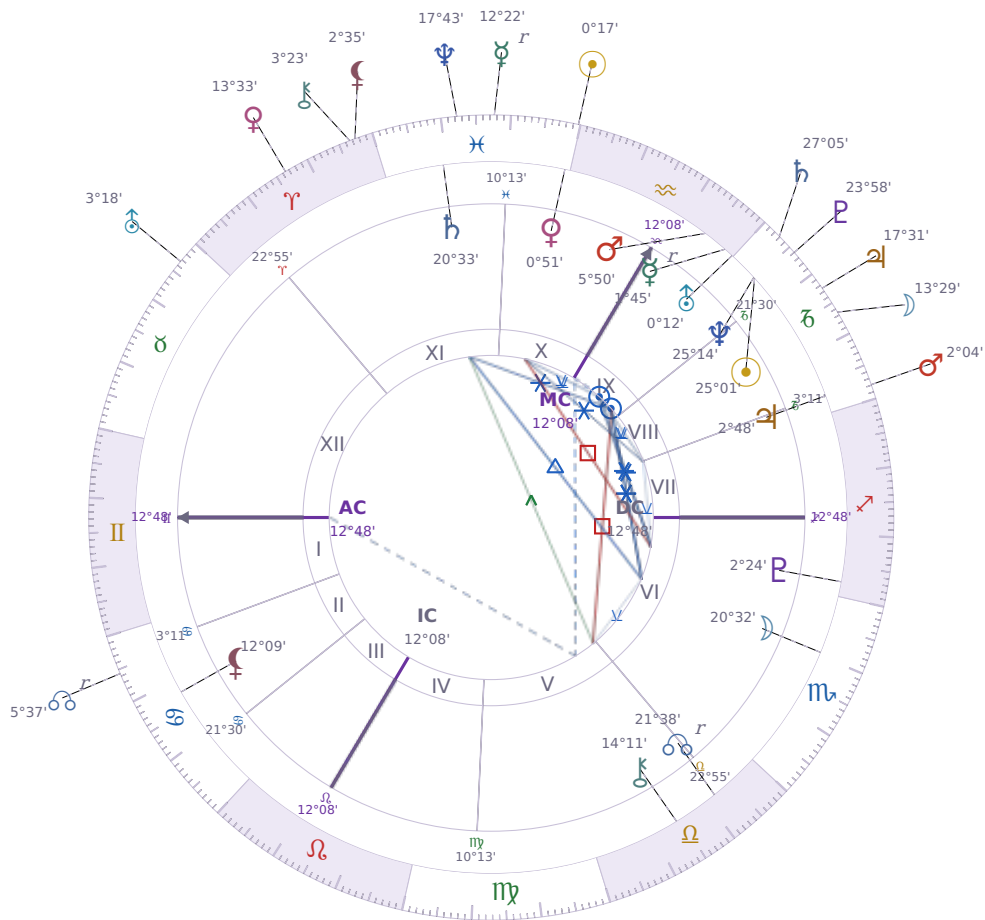

DAILY HOROSCOPE

Dove Celeste Cameron

American actress and singer (born 1996)

♏ Capricorn January 15, 1996 13:30 Bainbridge Island

Wednesday, 19 February 2020

TRANSITS FOR TODAY

☉ Sun	in ♓ Pisces	0°17'47"
☾ Moon	in ♑ Capricorn	13°29'14"
☿ Mercury	in ♓ Pisces Rx	12°22'03"
♀ Venus	in ♈ Aries	13°33'16"
♂ Mars	in ♑ Capricorn	2°04'37"
♃ Jupiter	in ♑ Capricorn	17°31'53"
♄ Saturn	in ♑ Capricorn	27°05'50"

♅ Uranus	in	♉ Taurus	3°18'38"
♆ Neptune	in	♓ Pisces	17°43'10"
♇ Pluto	in	♑ Capricorn	23°58'42"
♁ Chiron	in	♈ Aries	3°23'05"
♊ NNode	in	♋ Cancer Rx	5°37'06"
♁ Lilith	in	♈ Aries	2°35'52"

NATAL PLANETS

☉ Sun	in	♑ Capricorn	25°01'06"	IX
☾ Moon	in	♏ Scorpio	20°32'16"	VI
☿ Mercury	in	♒ Aquarius	1°45'55"	IX Rx
♀ Venus	in	♓ Pisces	0°51'48"	X
♂ Mars	in	♒ Aquarius	5°50'13"	IX
♃ Jupiter	in	♑ Capricorn	2°48'41"	VII
♄ Saturn	in	♓ Pisces	20°33'02"	XI
♅ Uranus	in	♒ Aquarius	0°12'38"	IX
♆ Neptune	in	♑ Capricorn	25°14'20"	IX
♇ Pluto	in	♐ Sagittarius	2°24'09"	VI
♁ Chiron	in	♎ Libra	14°11'21"	V
♊ North Node	in	♎ Libra	21°38'59"	V Rx
♁ Lilith	in	♋ Cancer	12°09'40"	II