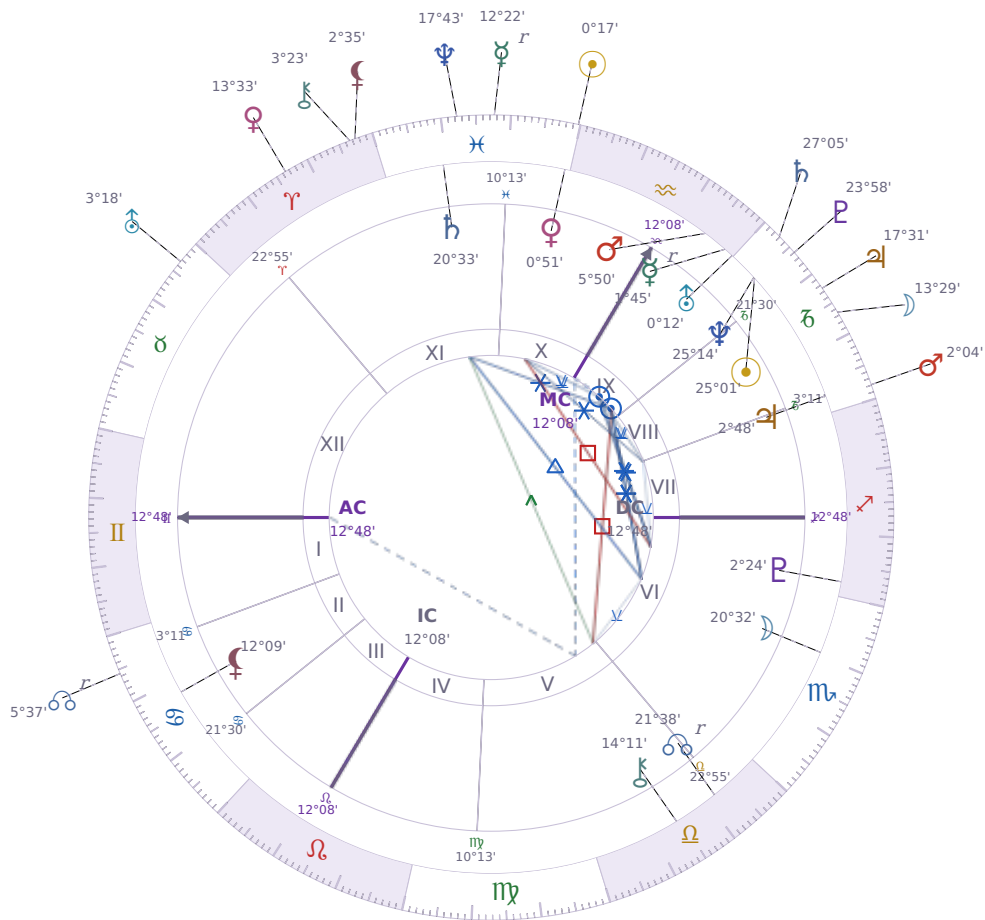

DAILY HOROSCOPE

Dove Celeste Cameron

American actress and singer (born 1996)

♑ Capricorn January 15, 1996 13:30 Bainbridge Island

Wednesday, 19 February 2020

TRANSITS FOR TODAY

☉ Sun	in ♓ Pisces	0°17'47"
☾ Moon	in ♑ Capricorn	13°29'14"
☿ Mercury	in ♓ Pisces Rx	12°22'03"
♀ Venus	in ♈ Aries	13°33'16"
♂ Mars	in ♑ Capricorn	2°04'37"
♃ Jupiter	in ♑ Capricorn	17°31'53"
♄ Saturn	in ♑ Capricorn	27°05'50"

♅ Uranus	in ♉ Taurus	3°18'38"
♆ Neptune	in ♋ Pisces	17°43'10"
♇ Pluto	in ♑ Capricorn	23°58'42"
♁ Chiron	in ♈ Aries	3°23'05"
♊ NNode	in ♋ Cancer Rx	5°37'06"
♁ Lilith	in ♈ Aries	2°35'52"

NATAL PLANETS

☉ Sun	in ♑ Capricorn	25°01'06"	IX
☾ Moon	in ♏ Scorpio	20°32'16"	VI
☿ Mercury	in ♒ Aquarius	1°45'55"	IX Rx
♀ Venus	in ♋ Pisces	0°51'48"	X
♂ Mars	in ♒ Aquarius	5°50'13"	IX
♃ Jupiter	in ♑ Capricorn	2°48'41"	VII
♄ Saturn	in ♋ Pisces	20°33'02"	XI
♅ Uranus	in ♒ Aquarius	0°12'38"	IX
♆ Neptune	in ♑ Capricorn	25°14'20"	IX
♇ Pluto	in ♐ Sagittarius	2°24'09"	VI
♁ Chiron	in ♎ Libra	14°11'21"	V
♊ North Node	in ♎ Libra	21°38'59"	V Rx
♁ Lilith	in ♋ Cancer	12°09'40"	II