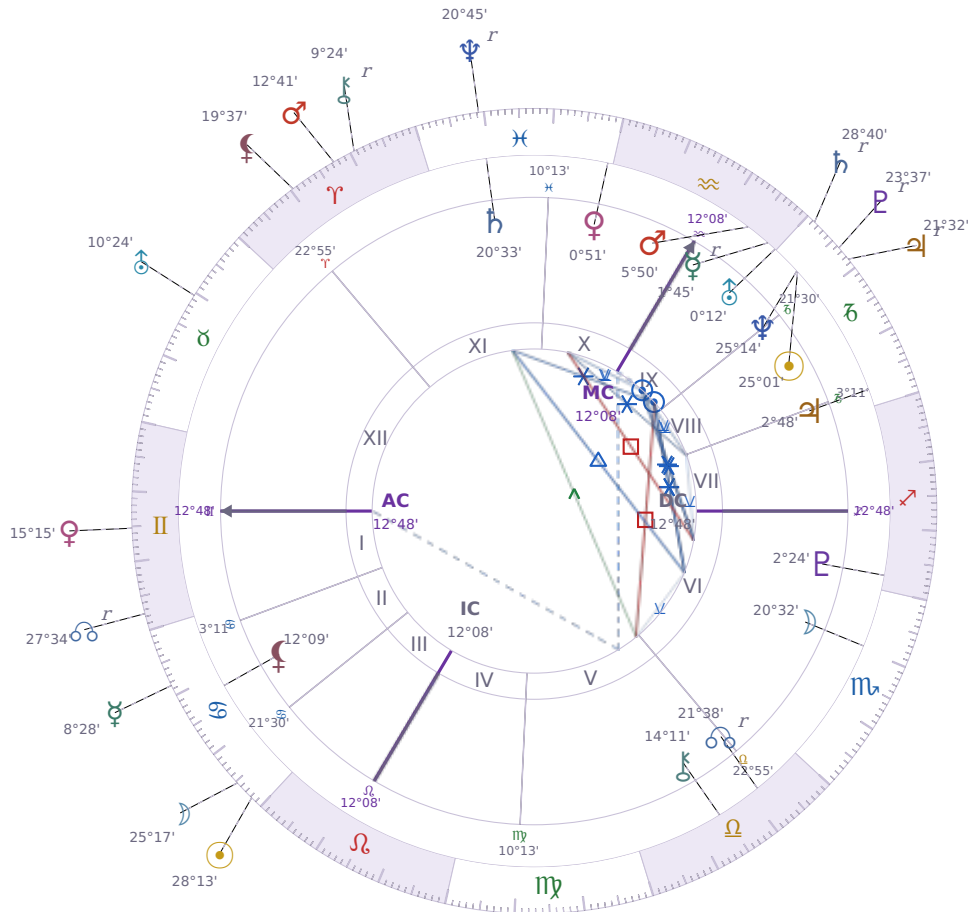

DAILY HOROSCOPE

Dove Celeste Cameron

American actress and singer (born 1996)

♑ Capricorn January 15, 1996 13:30 Bainbridge Island

Monday, 20 July 2020

TRANSITS FOR TODAY

☉ Sun	in ♋ Cancer	28°13'29"
☽ Moon	in ♋ Cancer	25°17'12"
☿ Mercury	in ♋ Cancer	8°28'46"
♀ Venus	in ♊ Gemini	15°15'04"
♂ Mars	in ♈ Aries	12°41'07"
♃ Jupiter	in ♑ Capricorn Rx	21°32'46"
♄ Saturn	in ♑ Capricorn Rx	28°40'24"
♅ Uranus	in ♉ Taurus	10°24'50"
♆ Neptune	in ♉ Pisces Rx	20°45'51"
♁ Pluto	in ♑ Capricorn Rx	23°37'31"
♆ Chiron	in ♈ Aries Rx	9°24'20"
♊ NNode	in ♊ Gemini Rx	27°34'09"
♁ Lilith	in ♈ Aries	19°37'25"

NATAL PLANETS

☉ Sun	in ♑ Capricorn	25°01'06"	IX
☾ Moon	in ♏ Scorpio	20°32'16"	VI
☿ Mercury	in ♒ Aquarius	1°45'55"	IX Rx
♀ Venus	in ♓ Pisces	0°51'48"	X
♂ Mars	in ♒ Aquarius	5°50'13"	IX
♃ Jupiter	in ♑ Capricorn	2°48'41"	VII
♄ Saturn	in ♓ Pisces	20°33'02"	XI
♅ Uranus	in ♒ Aquarius	0°12'38"	IX
♆ Neptune	in ♑ Capricorn	25°14'20"	IX
♇ Pluto	in ♏ Sagittarius	2°24'09"	VI
♁ Chiron	in ♎ Libra	14°11'21"	V
♁ North Node	in ♎ Libra	21°38'59"	V Rx
♁ Lilith	in ♋ Cancer	12°09'40"	II