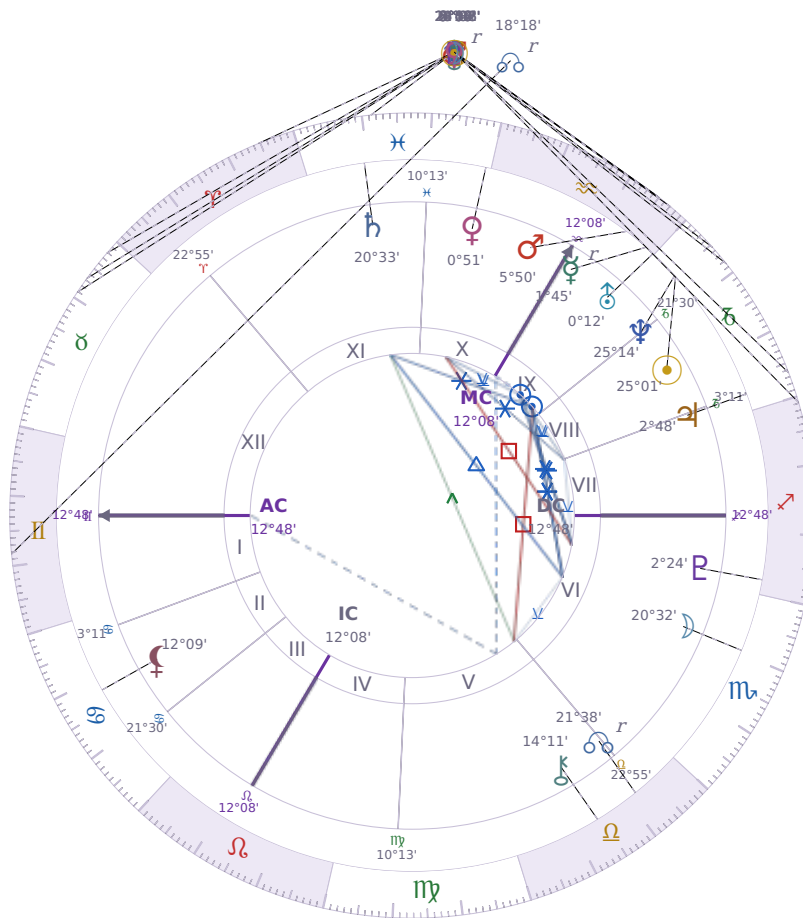

DAILY HOROSCOPE

**Dove Celeste Cameron**

American actress and singer (born 1996)

♑ Capricorn January 15, 1996 13:30 Bainbridge Island

**Monday, 11 January 2021**

**TRANSITS FOR TODAY**

|           |                  |           |
|-----------|------------------|-----------|
| ☉ Sun     | in ♑ Capricorn   | 21°28'54" |
| ☾ Moon    | in ♏ Sagittarius | 29°06'39" |
| ☿ Mercury | in ♒ Aquarius    | 4°54'10"  |
| ♀ Venus   | in ♑ Capricorn   | 3°34'06"  |
| ♂ Mars    | in ♉ Taurus      | 2°07'57"  |
| ♃ Jupiter | in ♒ Aquarius    | 5°12'39"  |
| ♄ Saturn  | in ♒ Aquarius    | 2°50'30"  |

|           |                |    |           |
|-----------|----------------|----|-----------|
| ♅ Uranus  | in ♉ Taurus    | Rx | 6°43'31"  |
| ♆ Neptune | in ♋ Pisces    |    | 18°41'43" |
| ♇ Pluto   | in ♏ Capricorn |    | 24°32'04" |
| ♁ Chiron  | in ♈ Aries     |    | 5°15'42"  |
| ♊ NNode   | in ♊ Gemini    | Rx | 18°18'08" |
| ♁ Lilith  | in ♉ Taurus    |    | 9°09'08"  |

## NATAL PLANETS

|              |                  |           |       |
|--------------|------------------|-----------|-------|
| ☉ Sun        | in ♏ Capricorn   | 25°01'06" | IX    |
| ☾ Moon       | in ♏ Scorpio     | 20°32'16" | VI    |
| ☿ Mercury    | in ♒ Aquarius    | 1°45'55"  | IX Rx |
| ♀ Venus      | in ♋ Pisces      | 0°51'48"  | X     |
| ♂ Mars       | in ♒ Aquarius    | 5°50'13"  | IX    |
| ♃ Jupiter    | in ♏ Capricorn   | 2°48'41"  | VII   |
| ♄ Saturn     | in ♋ Pisces      | 20°33'02" | XI    |
| ♅ Uranus     | in ♒ Aquarius    | 0°12'38"  | IX    |
| ♆ Neptune    | in ♏ Capricorn   | 25°14'20" | IX    |
| ♇ Pluto      | in ♐ Sagittarius | 2°24'09"  | VI    |
| ♁ Chiron     | in ♎ Libra       | 14°11'21" | V     |
| ♊ North Node | in ♎ Libra       | 21°38'59" | V Rx  |
| ♁ Lilith     | in ♋ Cancer      | 12°09'40" | II    |

## KEY TRANSIT FACTORS