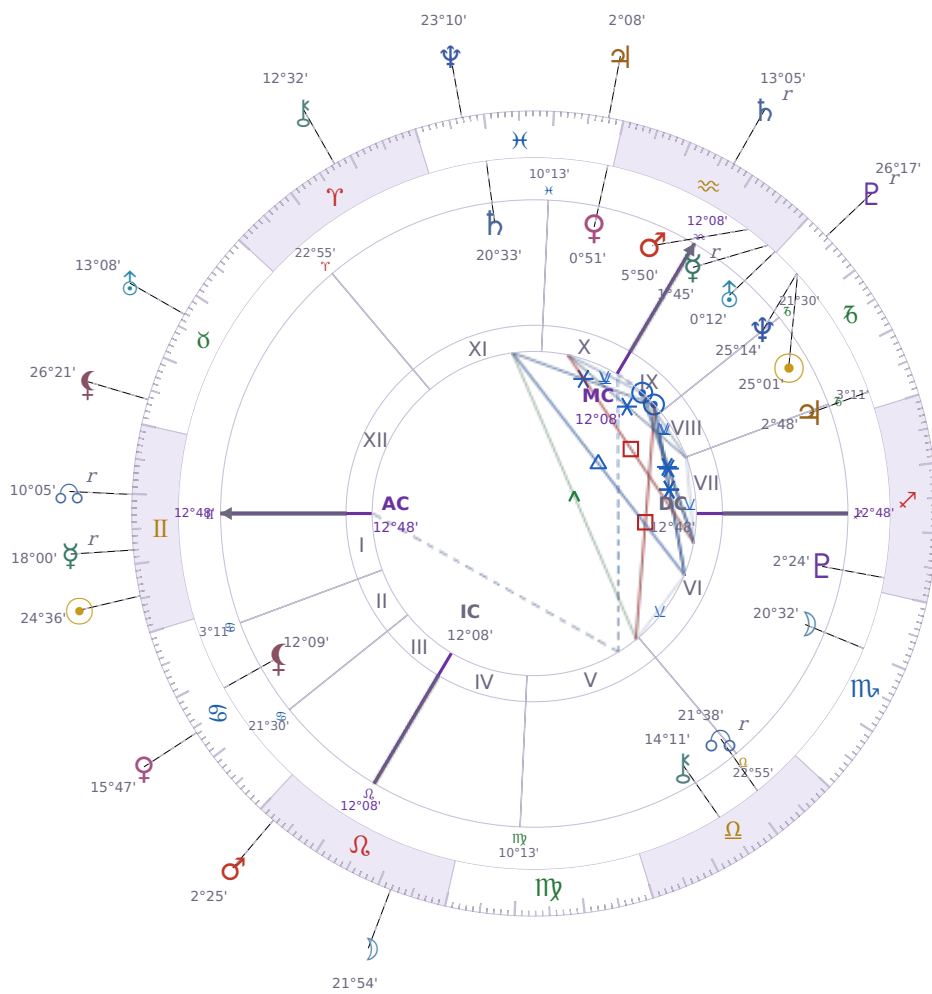

DAILY HOROSCOPE

## Dove Celeste Cameron

American actress and singer (born 1996)

♏ Capricorn January 15, 1996 13:30 Bainbridge Island

**Tuesday, 15 June 2021**

### TRANSITS FOR TODAY

☉ Sun	in ♊ Gemini	24°36'33"
☾ Moon	in ♌ Leo	21°54'04"
☿ Mercury	in ♊ Gemini <b>Rx</b>	18°00'37"
♀ Venus	in ♋ Cancer	15°47'43"
♂ Mars	in ♌ Leo	2°25'33"
♃ Jupiter	in ♓ Pisces	2°08'32"
♄ Saturn	in ♒ Aquarius <b>Rx</b>	13°05'38"