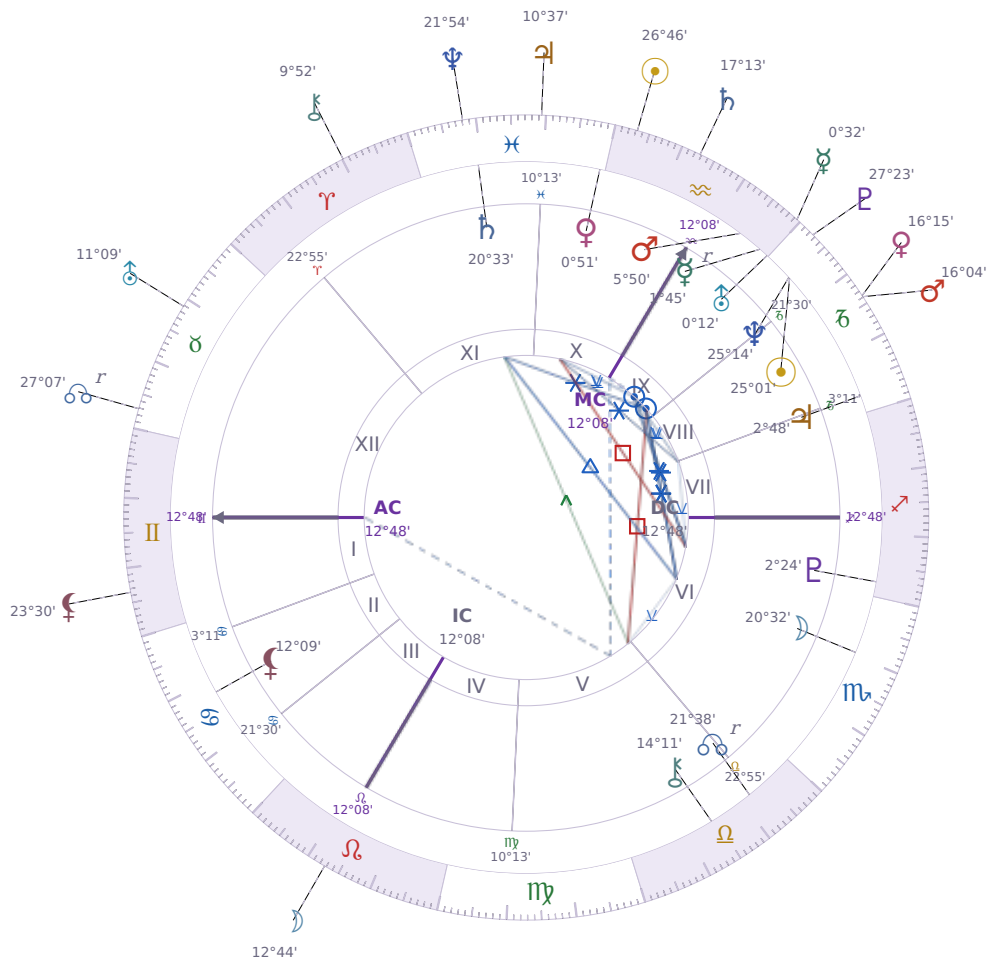

DAILY HOROSCOPE

Dove Celeste Cameron

American actress and singer (born 1996)

♑ Capricorn January 15, 1996 13:30 Bainbridge Island

Tuesday, 15 February 2022

TRANSITS FOR TODAY

☉ Sun	in ♒ Aquarius	26°46'27"
☾ Moon	in ♌ Leo	12°44'56"
☿ Mercury	in ♒ Aquarius	0°32'43"
♀ Venus	in ♑ Capricorn	16°15'25"
♂ Mars	in ♑ Capricorn	16°04'11"
♃ Jupiter	in ♓ Pisces	10°37'04"
♄ Saturn	in ♒ Aquarius	17°13'12"

♅ Uranus	in ♉ Taurus	11°09'18"
♆ Neptune	in ♋ Pisces	21°54'43"
♇ Pluto	in ♏ Capricorn	27°23'55"
♁ Chiron	in ♈ Aries	9°52'14"
♊ NNode	in ♉ Taurus Rx	27°07'18"
♁ Lilith	in ♊ Gemini	23°30'32"

NATAL PLANETS

☉ Sun	in ♏ Capricorn	25°01'06"	IX
☾ Moon	in ♏ Scorpio	20°32'16"	VI
☿ Mercury	in ♒ Aquarius	1°45'55"	IX Rx
♀ Venus	in ♋ Pisces	0°51'48"	X
♂ Mars	in ♒ Aquarius	5°50'13"	IX
♃ Jupiter	in ♏ Capricorn	2°48'41"	VII
♄ Saturn	in ♋ Pisces	20°33'02"	XI
♅ Uranus	in ♒ Aquarius	0°12'38"	IX
♆ Neptune	in ♏ Capricorn	25°14'20"	IX
♇ Pluto	in ♐ Sagittarius	2°24'09"	VI
♁ Chiron	in ♎ Libra	14°11'21"	V
♊ North Node	in ♎ Libra	21°38'59"	V Rx
♁ Lilith	in ♋ Cancer	12°09'40"	II