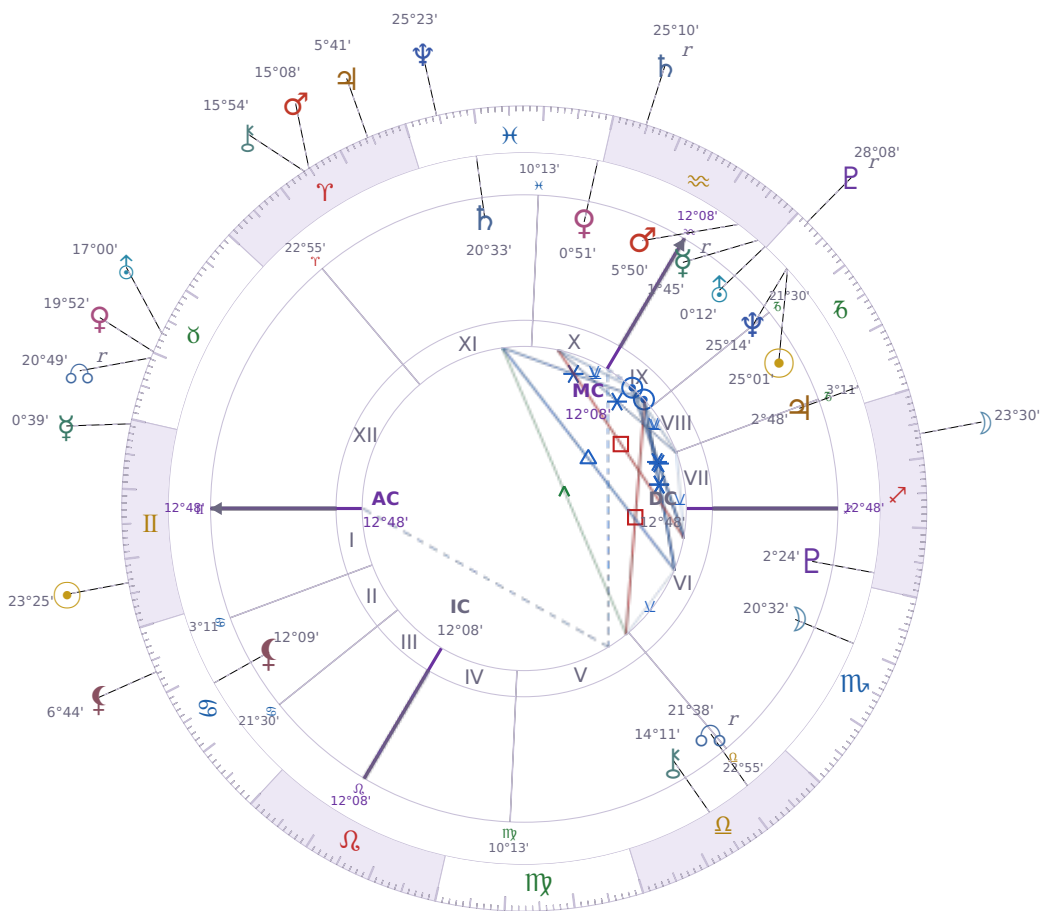

DAILY HOROSCOPE

Dove Celeste Cameron

American actress and singer (born 1996)

♏ Capricorn January 15, 1996 13:30 Bainbridge Island

Tuesday, 14 June 2022

TRANSITS FOR TODAY

☉ Sun	in ♊ Gemini	23°25'42"
☾ Moon	in ♏ Sagittarius	23°30'35"
☿ Mercury	in ♊ Gemini	0°39'44"
♀ Venus	in ♉ Taurus	19°52'56"
♂ Mars	in ♈ Aries	15°08'41"
♃ Jupiter	in ♈ Aries	5°41'18"
♄ Saturn	in ♒ Aquarius Rx	25°10'42"

♅ Uranus	in ♉ Taurus	17°00'00"
♆ Neptune	in ♓ Pisces	25°23'27"
♇ Pluto	in ♑ Capricorn Rx	28°08'30"
♁ Chiron	in ♈ Aries	15°54'37"
♁ NNode	in ♉ Taurus Rx	20°49'12"
♁ Lilith	in ♋ Cancer	6°44'32"

NATAL PLANETS