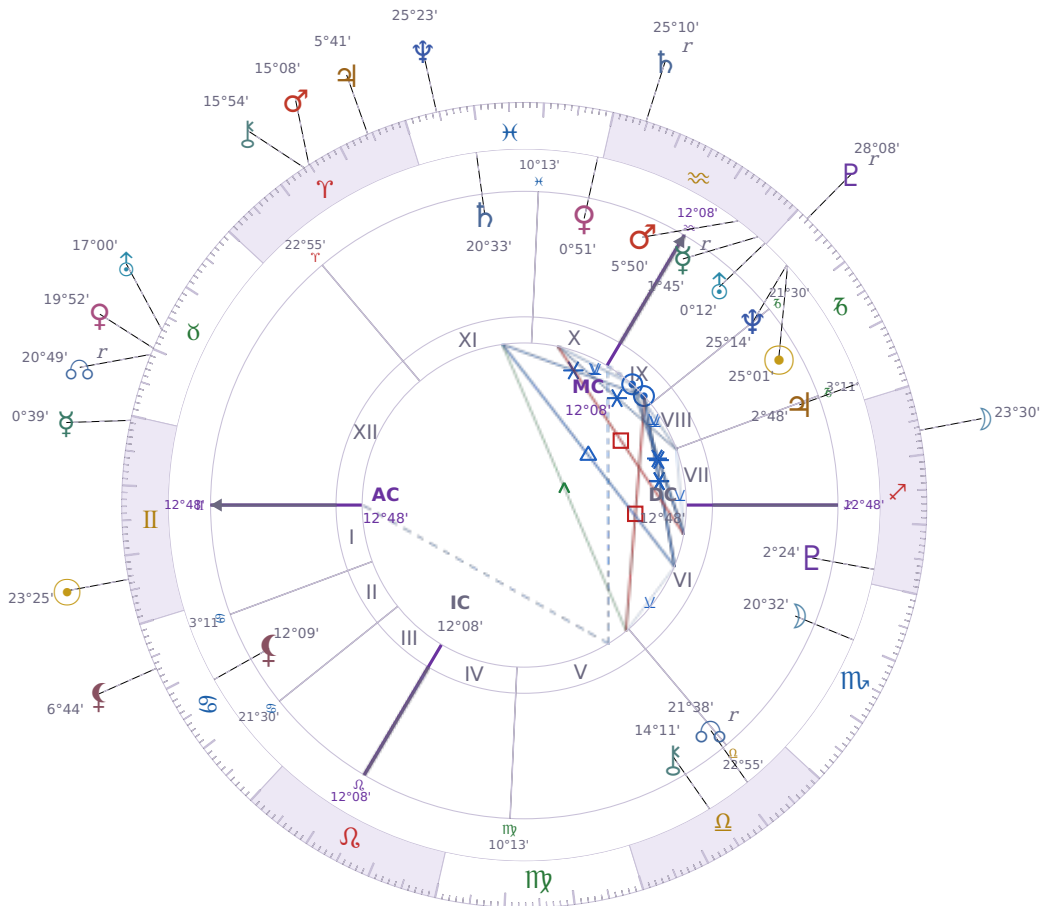

DAILY HOROSCOPE

Dove Celeste Cameron

American actress and singer (born 1996)

♈ Capricorn January 15, 1996 13:30 Bainbridge Island

Tuesday, 14 June 2022

TRANSITS FOR TODAY

☉ Sun	in ♊ Gemini	23°25'42"
☾ Moon	in ♏ Sagittarius	23°30'35"
☿ Mercury	in ♊ Gemini	0°39'44"
♀ Venus	in ♉ Taurus	19°52'56"
♂ Mars	in ♈ Aries	15°08'41"
♃ Jupiter	in ♈ Aries	5°41'18"
♄ Saturn	in ♒ Aquarius Rx	25°10'42"
♅ Uranus	in ♉ Taurus	17°00'00"
♆ Neptune	in ♓ Pisces	25°23'27"
♇ Pluto	in ♐ Capricorn Rx	28°08'30"
♁ Chiron	in ♈ Aries	15°54'37"
♊ NNode	in ♉ Taurus Rx	20°49'12"
♋ Lilith	in ♋ Cancer	6°44'32"

## NATAL PLANETS

☉ Sun	in ♑ Capricorn	25°01'06"	IX
☾ Moon	in ♏ Scorpio	20°32'16"	VI
☿ Mercury	in ♒ Aquarius	1°45'55"	IX Rx
♀ Venus	in ♓ Pisces	0°51'48"	X
♂ Mars	in ♒ Aquarius	5°50'13"	IX
♃ Jupiter	in ♑ Capricorn	2°48'41"	VII
♄ Saturn	in ♓ Pisces	20°33'02"	XI
♅ Uranus	in ♒ Aquarius	0°12'38"	IX
♆ Neptune	in ♑ Capricorn	25°14'20"	IX
♇ Pluto	in ♐ Sagittarius	2°24'09"	VI
♁ Chiron	in ♎ Libra	14°11'21"	V
♁ North Node	in ♎ Libra	21°38'59"	V Rx
♁ Lilith	in ♋ Cancer	12°09'40"	II