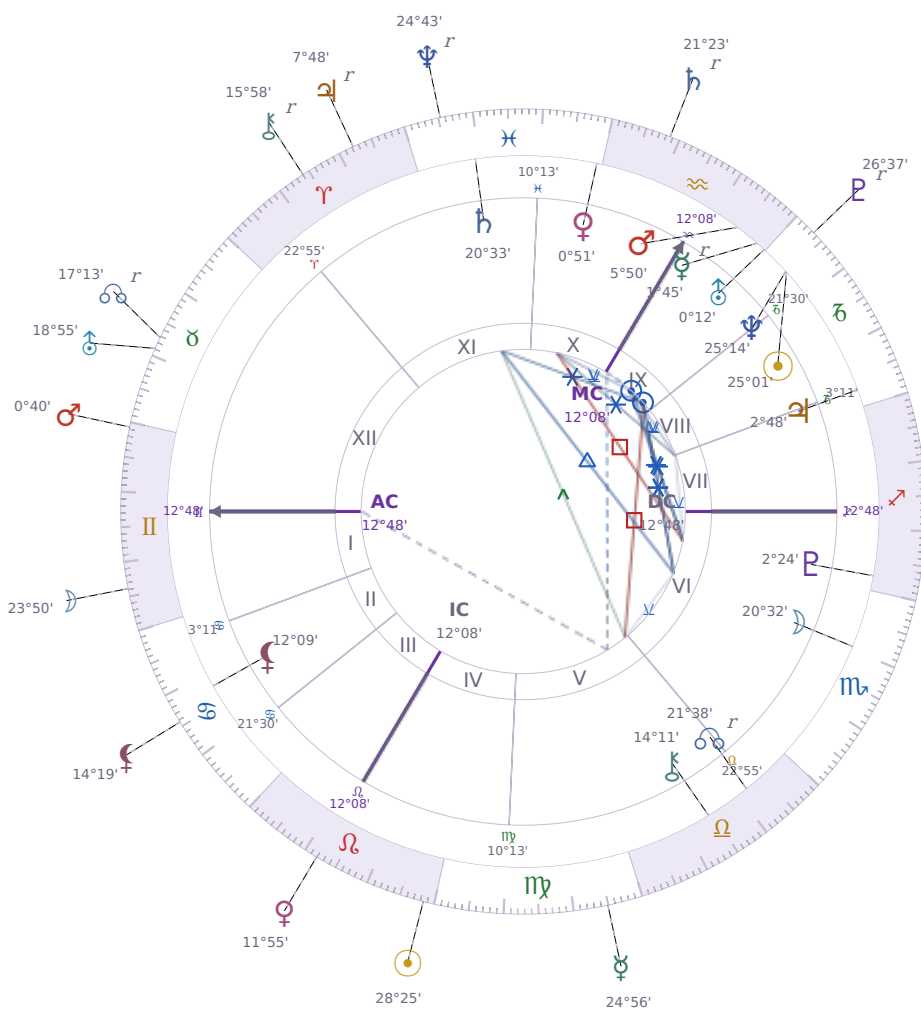

DAILY HOROSCOPE

Dove Celeste Cameron

American actress and singer (born 1996)

♏ Capricorn January 15, 1996 13:30 Bainbridge Island

Sunday, 21 August 2022

TRANSITS FOR TODAY

☉ Sun	in ♌ Leo	28°25'25"
☾ Moon	in ♊ Gemini	23°50'49"
☿ Mercury	in ♍ Virgo	24°56'43"
♀ Venus	in ♌ Leo	11°55'09"
♂ Mars	in ♊ Gemini	0°40'56"
♃ Jupiter	in ♈ Aries Rx	7°48'46"
♄ Saturn	in ♒ Aquarius Rx	21°23'36"