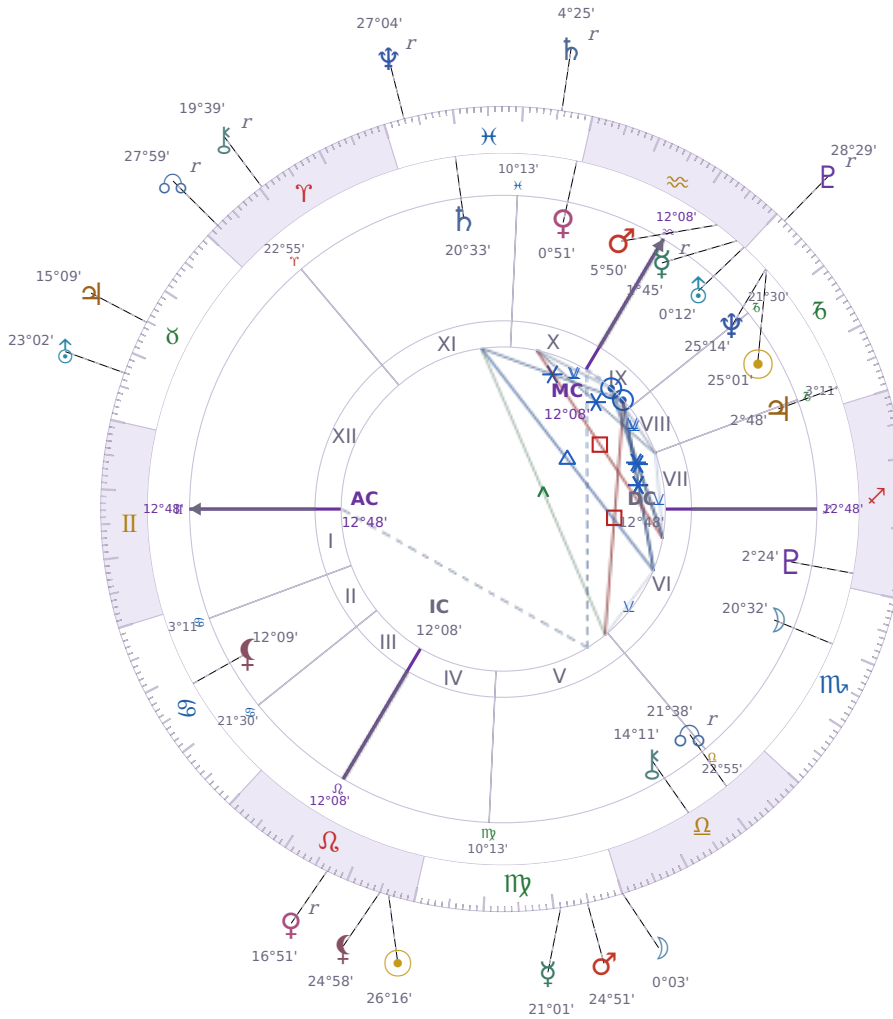

## DAILY HOROSCOPE

### Dove Celeste Cameron

American actress and singer (born 1996)

♏ Capricorn January 15, 1996 13:30 Bainbridge Island

**Saturday, 19 August 2023**

#### TRANSITS FOR TODAY

☉ Sun	in ♌ Leo	26°16'04"
☾ Moon	in ♎ Libra	0°03'17"
☿ Mercury	in ♍ Virgo	21°01'05"
♀ Venus	in ♌ Leo Rx	16°51'25"
♂ Mars	in ♍ Virgo	24°51'43"
♃ Jupiter	in ♉ Taurus	15°09'27"
♄ Saturn	in ♈ Pisces Rx	4°25'35"
♅ Uranus	in ♉ Taurus	23°02'13"
♆ Neptune	in ♈ Pisces Rx	27°04'32"
♇ Pluto	in ♏ Capricorn Rx	28°29'02"
♁ Chiron	in ♈ Aries Rx	19°39'15"
♊ NNNode	in ♈ Aries Rx	27°59'56"
♁ Lilith	in ♌ Leo	24°58'05"