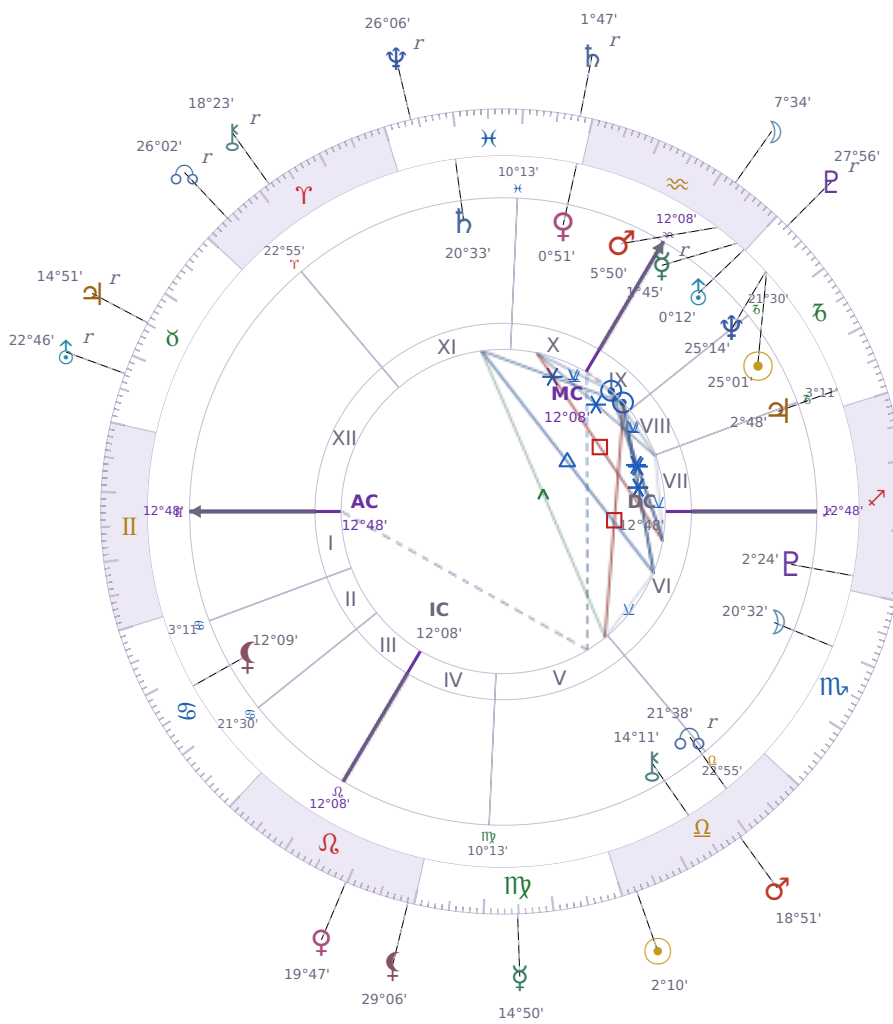

DAILY HOROSCOPE

Dove Celeste Cameron

American actress and singer (born 1996)

♏ Capricorn January 15, 1996 13:30 Bainbridge Island

Monday, 25 September 2023

TRANSITS FOR TODAY

☉ Sun	in ♏ Libra	2°10'07"
☾ Moon	in ♏ Aquarius	7°34'58"
☿ Mercury	in ♏ Virgo	14°50'44"
♀ Venus	in ♏ Leo	19°47'54"
♂ Mars	in ♏ Libra	18°51'04"
♃ Jupiter	in ♏ Taurus Rx	14°51'18"
♄ Saturn	in ♏ Pisces Rx	1°47'10"

♅ Uranus	in	♉ Taurus Rx	22°46'09"
♆ Neptune	in	♓ Pisces Rx	26°06'19"
♇ Pluto	in	♑ Capricorn Rx	27°56'55"
♁ Chiron	in	♈ Aries Rx	18°23'02"
♁ NNode	in	♈ Aries Rx	26°02'22"
♁ Lilith	in	♌ Leo	29°06'08"

NATAL PLANETS

☉ Sun	in	♑ Capricorn	25°01'06"	IX
☾ Moon	in	♏ Scorpio	20°32'16"	VI
☿ Mercury	in	♒ Aquarius	1°45'55"	IX Rx
♀ Venus	in	♓ Pisces	0°51'48"	X
♂ Mars	in	♒ Aquarius	5°50'13"	IX
♃ Jupiter	in	♑ Capricorn	2°48'41"	VII
♄ Saturn	in	♓ Pisces	20°33'02"	XI
♅ Uranus	in	♒ Aquarius	0°12'38"	IX
♆ Neptune	in	♑ Capricorn	25°14'20"	IX
♇ Pluto	in	♐ Sagittarius	2°24'09"	VI
♁ Chiron	in	♎ Libra	14°11'21"	V
♁ North Node	in	♎ Libra	21°38'59"	V Rx
♁ Lilith	in	♋ Cancer	12°09'40"	II