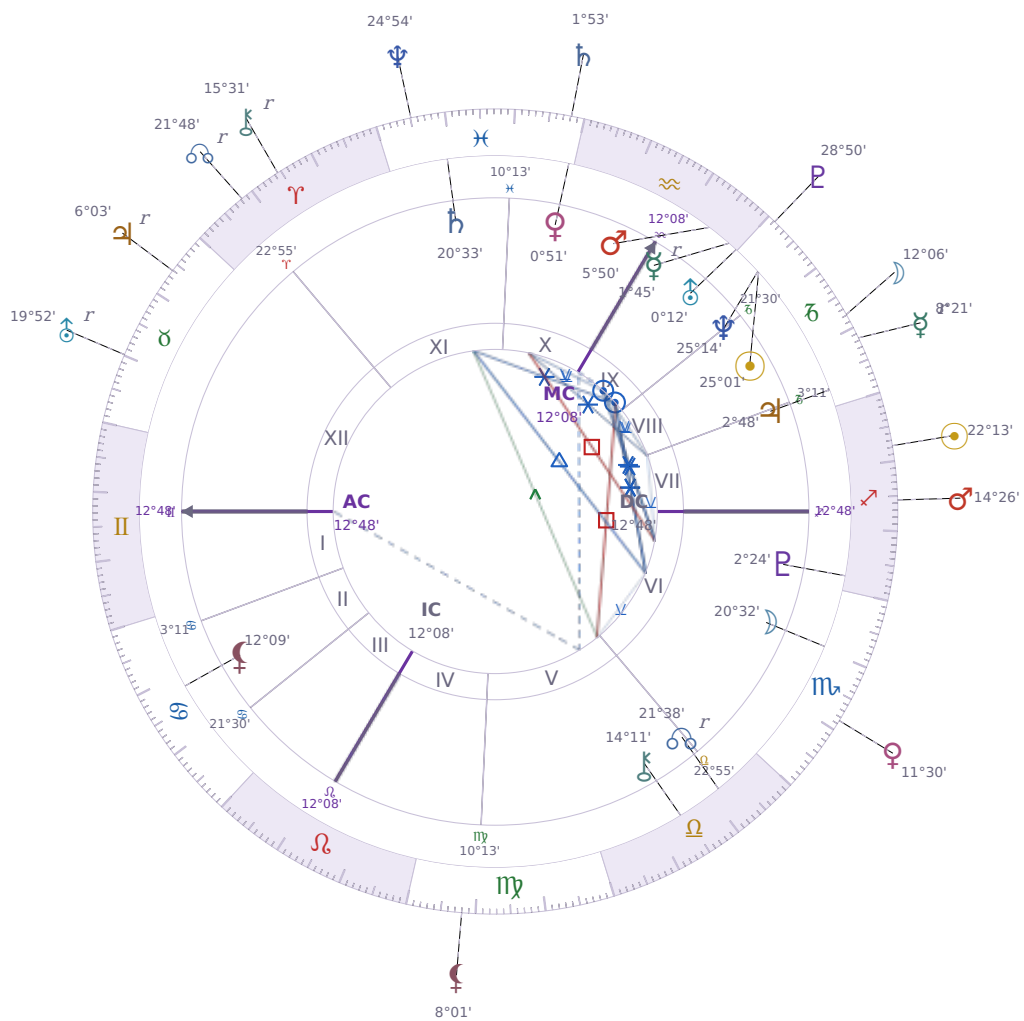

DAILY HOROSCOPE

Dove Celeste Cameron

American actress and singer (born 1996)

♑ Capricorn January 15, 1996 13:30 Bainbridge Island

Thursday, 14 December 2023

TRANSITS FOR TODAY

☉ Sun	in ♐ Sagittarius	22°13'10"
☾ Moon	in ♑ Capricorn	12°06'08"
☿ Mercury	in ♑ Capricorn Rx	8°21'31"
♀ Venus	in ♏ Scorpio	11°30'46"
♂ Mars	in ♐ Sagittarius	14°26'59"
♃ Jupiter	in ♉ Taurus Rx	6°03'24"
♄ Saturn	in ♈ Pisces	1°53'01"

♅ Uranus	in ♉ Taurus Rx	19°52'14"
♆ Neptune	in ♓ Pisces	24°54'24"
♇ Pluto	in ♑ Capricorn	28°50'39"
♁ Chiron	in ♈ Aries Rx	15°31'32"
♊ NNode	in ♈ Aries Rx	21°48'12"
♁ Lilith	in ♍ Virgo	8°01'28"

NATAL PLANETS

☉ Sun	in ♑ Capricorn	25°01'06"	IX
☾ Moon	in ♏ Scorpio	20°32'16"	VI
☿ Mercury	in ♒ Aquarius	1°45'55"	IX Rx
♀ Venus	in ♓ Pisces	0°51'48"	X
♂ Mars	in ♒ Aquarius	5°50'13"	IX
♃ Jupiter	in ♑ Capricorn	2°48'41"	VII
♄ Saturn	in ♓ Pisces	20°33'02"	XI
♅ Uranus	in ♒ Aquarius	0°12'38"	IX
♆ Neptune	in ♑ Capricorn	25°14'20"	IX
♇ Pluto	in ♐ Sagittarius	2°24'09"	VI
♁ Chiron	in ♎ Libra	14°11'21"	V
♊ North Node	in ♎ Libra	21°38'59"	V Rx
♁ Lilith	in ♋ Cancer	12°09'40"	II

★ = natal resonance — this transit echoes your birth chart, amplifying its influence

LUNAR DAY

Moon in ♑ Capricorn · Day 2 / 30 · New Moon

Focus narrows toward responsibilities and unfinished obligations during this transit, with less tolerance for distraction or small talk. The emotional tone becomes more reserved and measured for the next 48 hours.