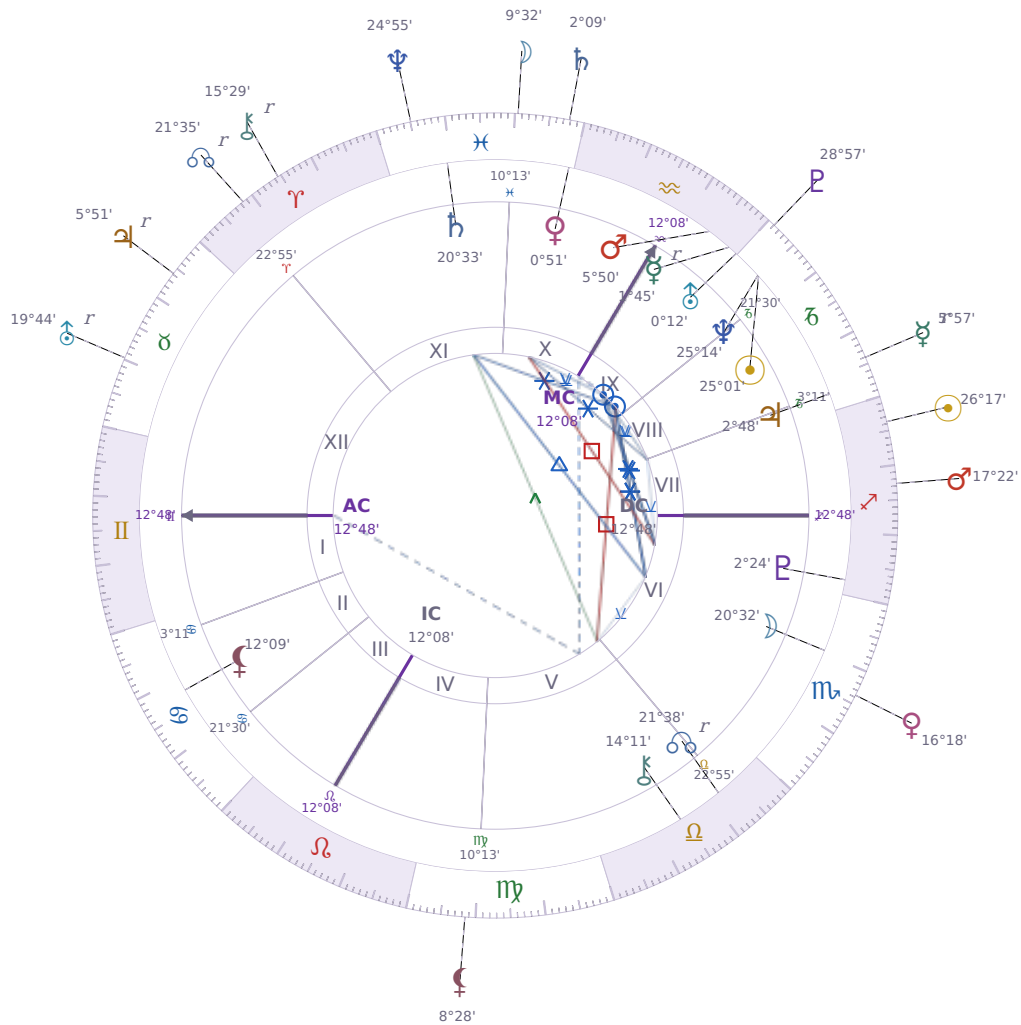

DAILY HOROSCOPE

Dove Celeste Cameron

American actress and singer (born 1996)

♑ Capricorn January 15, 1996 13:30 Bainbridge Island

Monday, 18 December 2023

TRANSITS FOR TODAY

☉ Sun	in ♐ Sagittarius	26°17'25"
☾ Moon	in ♓ Pisces	9°32'05"
☿ Mercury	in ♑ Capricorn Rx	5°57'08"
♀ Venus	in ♏ Scorpio	16°18'01"
♂ Mars	in ♐ Sagittarius	17°22'06"
♃ Jupiter	in ♉ Taurus Rx	5°51'22"
♄ Saturn	in ♓ Pisces	2°09'33"

♅ Uranus	in ♉ Taurus Rx	19°44'33"
♆ Neptune	in ♓ Pisces	24°55'48"
♇ Pluto	in ♑ Capricorn	28°57'20"
♁ Chiron	in ♈ Aries Rx	15°29'11"
♊ NNode	in ♈ Aries Rx	21°35'30"
♁ Lilith	in ♍ Virgo	8°28'12"

NATAL PLANETS

☉ Sun	in ♑ Capricorn	25°01'06"	IX
☾ Moon	in ♏ Scorpio	20°32'16"	VI
☿ Mercury	in ♒ Aquarius	1°45'55"	IX Rx
♀ Venus	in ♓ Pisces	0°51'48"	X
♂ Mars	in ♒ Aquarius	5°50'13"	IX
♃ Jupiter	in ♑ Capricorn	2°48'41"	VII
♄ Saturn	in ♓ Pisces	20°33'02"	XI
♅ Uranus	in ♒ Aquarius	0°12'38"	IX
♆ Neptune	in ♑ Capricorn	25°14'20"	IX
♇ Pluto	in ♐ Sagittarius	2°24'09"	VI
♁ Chiron	in ♎ Libra	14°11'21"	V
♊ North Node	in ♎ Libra	21°38'59"	V Rx
♁ Lilith	in ♋ Cancer	12°09'40"	II