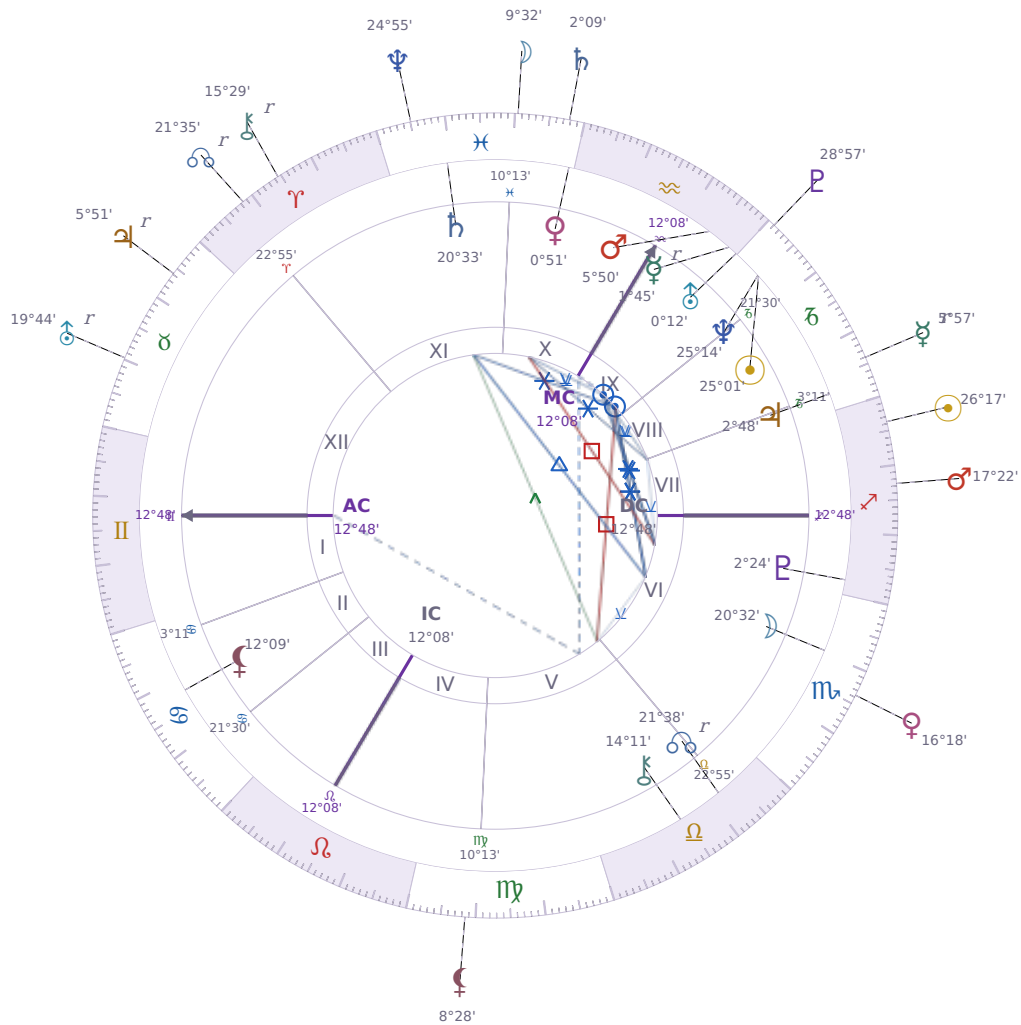

DAILY HOROSCOPE

Dove Celeste Cameron

American actress and singer (born 1996)

♑ Capricorn January 15, 1996 13:30 Bainbridge Island

Monday, 18 December 2023

TRANSITS FOR TODAY

☉ Sun	in ♏ Sagittarius	26°17'25"
☾ Moon	in ♓ Pisces	9°32'05"
☿ Mercury	in ♑ Capricorn Rx	5°57'08"
♀ Venus	in ♏ Scorpio	16°18'01"
♂ Mars	in ♏ Sagittarius	17°22'06"
♃ Jupiter	in ♉ Taurus Rx	5°51'22"
♄ Saturn	in ♓ Pisces	2°09'33"

♅ Uranus	in	♉ Taurus Rx	19°44'33"
♆ Neptune	in	♓ Pisces	24°55'48"
♇ Pluto	in	♑ Capricorn	28°57'20"
♁ Chiron	in	♈ Aries Rx	15°29'11"
♊ NNode	in	♈ Aries Rx	21°35'30"
♁ Lilith	in	♍ Virgo	8°28'12"

NATAL PLANETS

☉ Sun	in	♑ Capricorn	25°01'06"	IX
☾ Moon	in	♏ Scorpio	20°32'16"	VI
☿ Mercury	in	♒ Aquarius	1°45'55"	IX Rx
♀ Venus	in	♓ Pisces	0°51'48"	X
♂ Mars	in	♒ Aquarius	5°50'13"	IX
♃ Jupiter	in	♑ Capricorn	2°48'41"	VII
♄ Saturn	in	♓ Pisces	20°33'02"	XI
♅ Uranus	in	♒ Aquarius	0°12'38"	IX
♆ Neptune	in	♑ Capricorn	25°14'20"	IX
♇ Pluto	in	♐ Sagittarius	2°24'09"	VI
♁ Chiron	in	♎ Libra	14°11'21"	V
♊ North Node	in	♎ Libra	21°38'59"	V Rx
♁ Lilith	in	♋ Cancer	12°09'40"	II