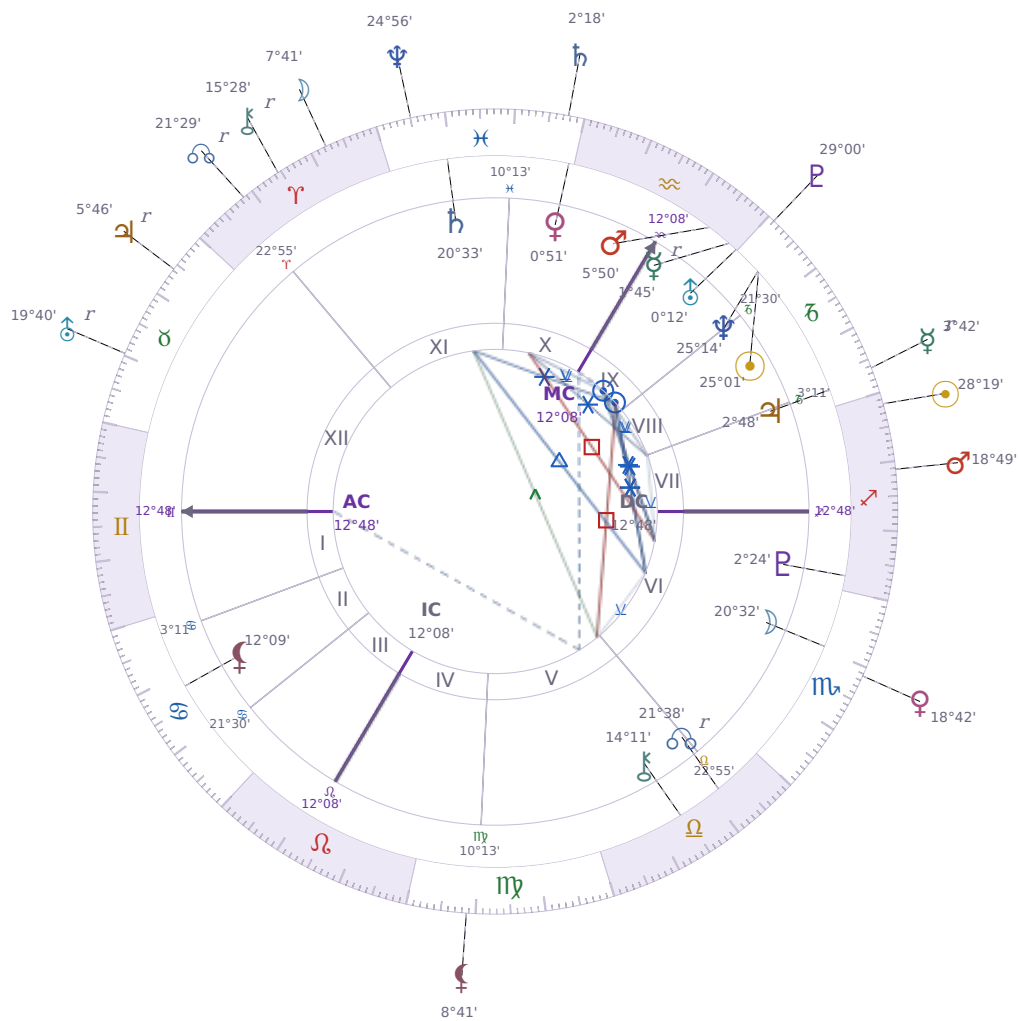

DAILY HOROSCOPE

Dove Celeste Cameron

American actress and singer (born 1996)

♑ Capricorn January 15, 1996 13:30 Bainbridge Island

Wednesday, 20 December 2023

TRANSITS FOR TODAY

☉ Sun	in ♐ Sagittarius	28°19'34"
☾ Moon	in ♈ Aries	7°41'32"
☿ Mercury	in ♑ Capricorn Rx	3°42'36"
♀ Venus	in ♏ Scorpio	18°42'09"
♂ Mars	in ♐ Sagittarius	18°49'56"
♃ Jupiter	in ♉ Taurus Rx	5°46'33"
♄ Saturn	in ♓ Pisces	2°18'18"

♅ Uranus	in ♉ Taurus Rx	19°40'54"
♆ Neptune	in ♓ Pisces	24°56'42"
♇ Pluto	in ♑ Capricorn	29°00'45"
♁ Chiron	in ♈ Aries Rx	15°28'20"
♊ NNode	in ♈ Aries Rx	21°29'08"
♁ Lilith	in ♍ Virgo	8°41'34"

NATAL PLANETS

☉ Sun	in ♑ Capricorn	25°01'06"	IX
☾ Moon	in ♏ Scorpio	20°32'16"	VI
☿ Mercury	in ♒ Aquarius	1°45'55"	IX Rx
♀ Venus	in ♓ Pisces	0°51'48"	X
♂ Mars	in ♒ Aquarius	5°50'13"	IX
♃ Jupiter	in ♑ Capricorn	2°48'41"	VII
♄ Saturn	in ♓ Pisces	20°33'02"	XI
♅ Uranus	in ♒ Aquarius	0°12'38"	IX
♆ Neptune	in ♑ Capricorn	25°14'20"	IX
♇ Pluto	in ♐ Sagittarius	2°24'09"	VI
♁ Chiron	in ♎ Libra	14°11'21"	V
♊ North Node	in ♎ Libra	21°38'59"	V Rx
♁ Lilith	in ♋ Cancer	12°09'40"	II