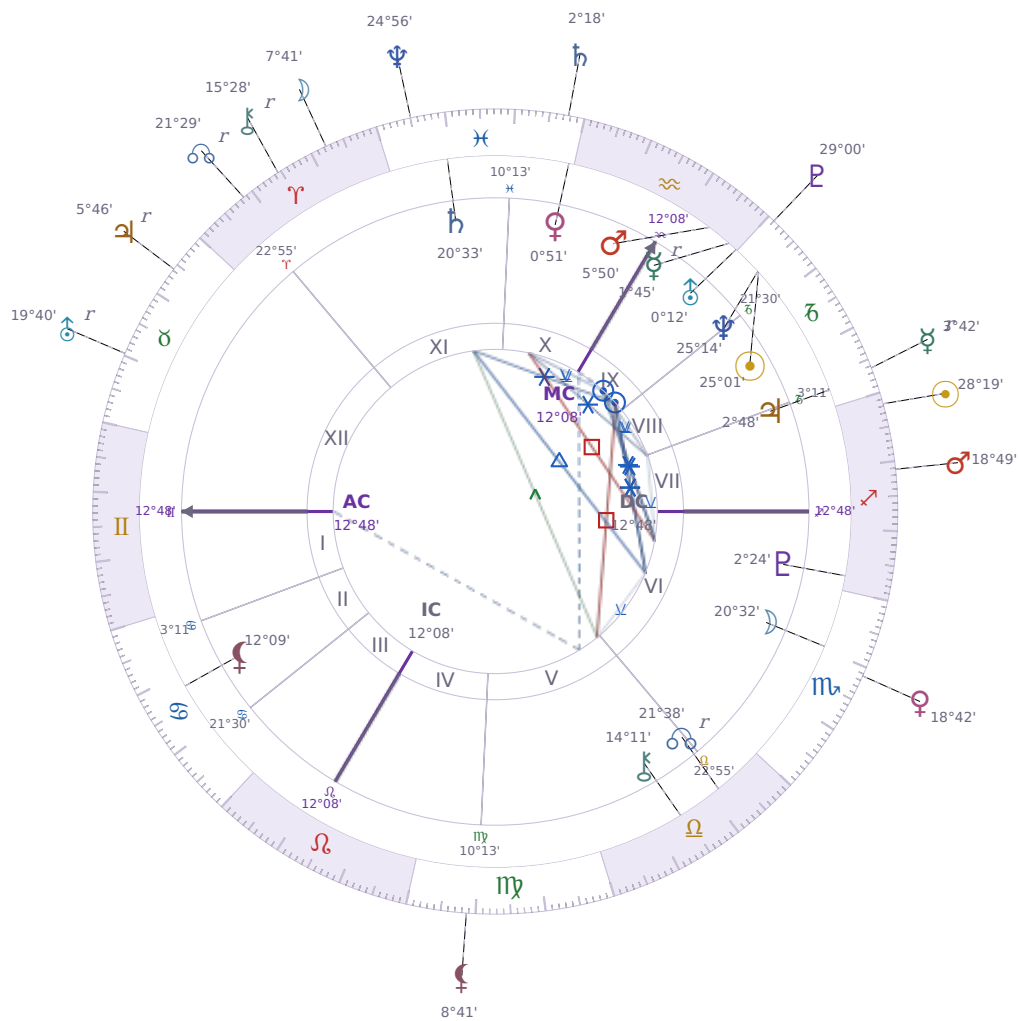

DAILY HOROSCOPE

Dove Celeste Cameron

American actress and singer (born 1996)

♑ Capricorn January 15, 1996 13:30 Bainbridge Island

Wednesday, 20 December 2023

TRANSITS FOR TODAY

☉ Sun	in ♐ Sagittarius	28°19'34"
☾ Moon	in ♈ Aries	7°41'32"
☿ Mercury	in ♑ Capricorn Rx	3°42'36"
♀ Venus	in ♏ Scorpio	18°42'09"
♂ Mars	in ♐ Sagittarius	18°49'56"
♃ Jupiter	in ♉ Taurus Rx	5°46'33"
♄ Saturn	in ♓ Pisces	2°18'18"

♅ Uranus	in ♉ Taurus Rx	19°40'54"
♆ Neptune	in ♋ Pisces	24°56'42"
♇ Pluto	in ♏ Capricorn	29°00'45"
♁ Chiron	in ♈ Aries Rx	15°28'20"
♊ NNode	in ♈ Aries Rx	21°29'08"
♁ Lilith	in ♍ Virgo	8°41'34"

NATAL PLANETS

☉ Sun	in ♏ Capricorn	25°01'06"	IX
☾ Moon	in ♏ Scorpio	20°32'16"	VI
☿ Mercury	in ♒ Aquarius	1°45'55"	IX Rx
♀ Venus	in ♋ Pisces	0°51'48"	X
♂ Mars	in ♒ Aquarius	5°50'13"	IX
♃ Jupiter	in ♏ Capricorn	2°48'41"	VII
♄ Saturn	in ♋ Pisces	20°33'02"	XI
♅ Uranus	in ♒ Aquarius	0°12'38"	IX
♆ Neptune	in ♏ Capricorn	25°14'20"	IX
♇ Pluto	in ♐ Sagittarius	2°24'09"	VI
♁ Chiron	in ♎ Libra	14°11'21"	V
♊ North Node	in ♎ Libra	21°38'59"	V Rx
♁ Lilith	in ♋ Cancer	12°09'40"	II