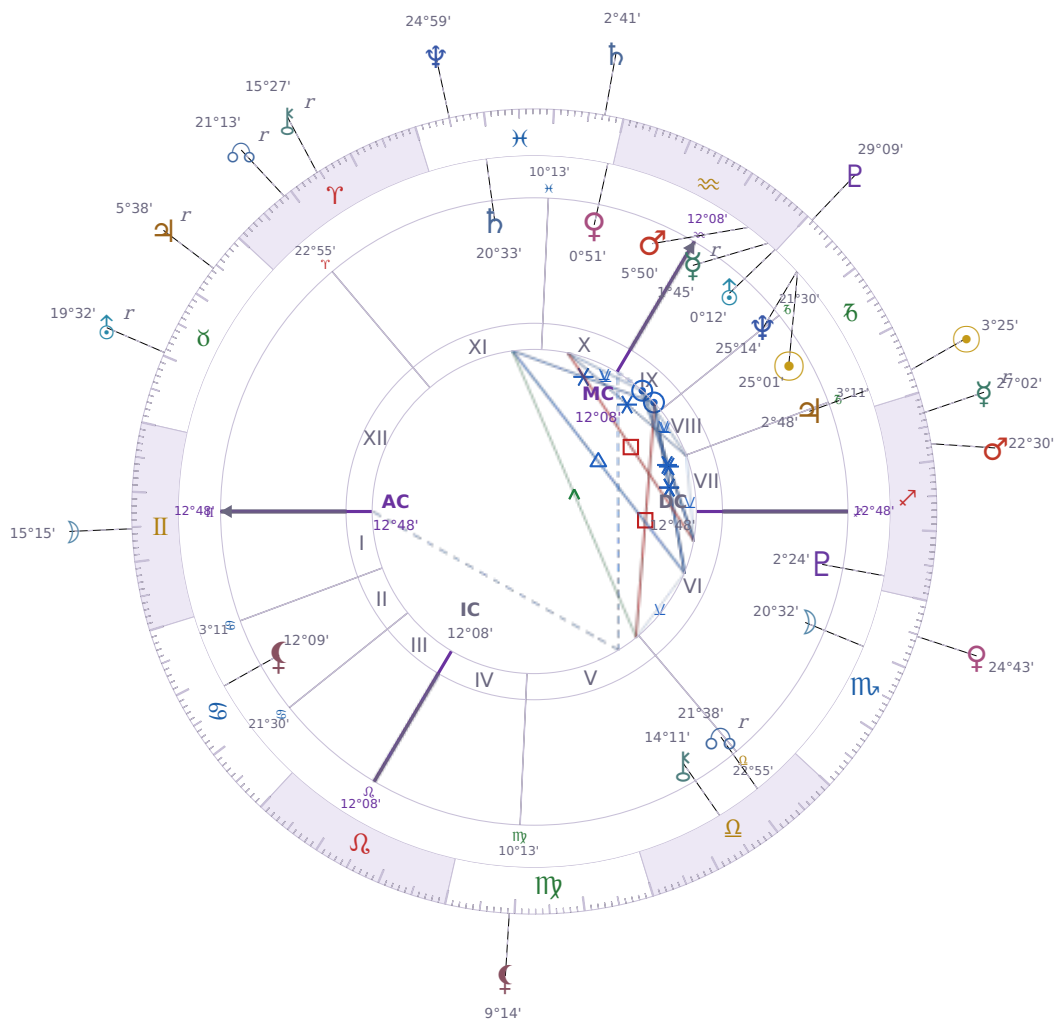

DAILY HOROSCOPE

Dove Celeste Cameron

American actress and singer (born 1996)

♑ Capricorn January 15, 1996 13:30 Bainbridge Island

Monday, 25 December 2023

TRANSITS FOR TODAY

☉ Sun	in ♑ Capricorn	3°25'03"
☾ Moon	in ♊ Gemini	15°15'42"
☿ Mercury	in ♐ Sagittarius Rx	27°02'34"
♀ Venus	in ♏ Scorpio	24°43'51"
♂ Mars	in ♐ Sagittarius	22°30'19"
♃ Jupiter	in ♉ Taurus Rx	5°38'08"
♄ Saturn	in ♓ Pisces	2°41'35"

♅ Uranus	in ♉ Taurus Rx	19°32'28"
♆ Neptune	in ♓ Pisces	24°59'34"
♇ Pluto	in ♑ Capricorn	29°09'34"
♁ Chiron	in ♈ Aries Rx	15°27'11"
♊ NNode	in ♈ Aries Rx	21°13'15"
♁ Lilith	in ♍ Virgo	9°14'58"

## NATAL PLANETS

☉ Sun	in ♑ Capricorn	25°01'06"	IX
☾ Moon	in ♏ Scorpio	20°32'16"	VI
☿ Mercury	in ♒ Aquarius	1°45'55"	IX Rx
♀ Venus	in ♓ Pisces	0°51'48"	X
♂ Mars	in ♒ Aquarius	5°50'13"	IX
♃ Jupiter	in ♑ Capricorn	2°48'41"	VII
♄ Saturn	in ♓ Pisces	20°33'02"	XI
♅ Uranus	in ♒ Aquarius	0°12'38"	IX
♆ Neptune	in ♑ Capricorn	25°14'20"	IX
♇ Pluto	in ♐ Sagittarius	2°24'09"	VI
♁ Chiron	in ♎ Libra	14°11'21"	V
♊ North Node	in ♎ Libra	21°38'59"	V Rx
♁ Lilith	in ♋ Cancer	12°09'40"	II