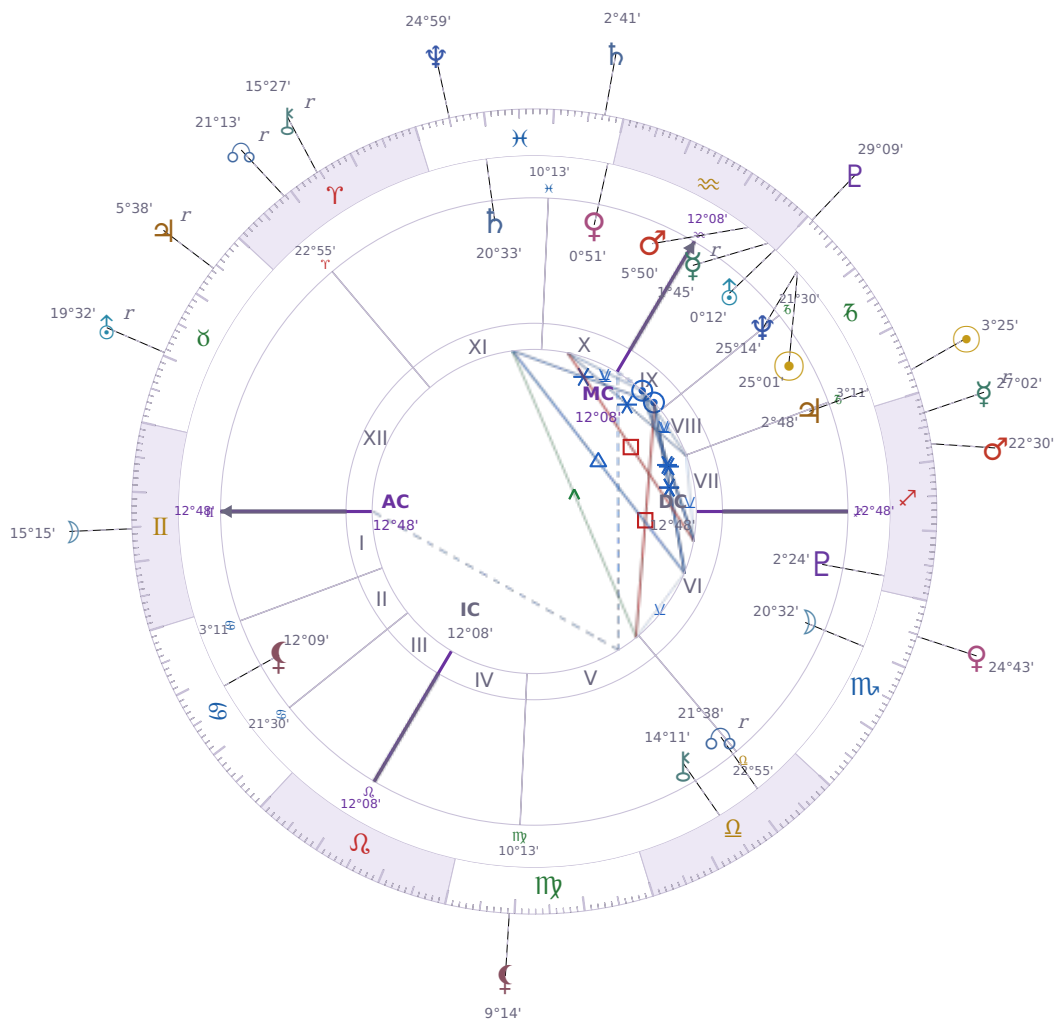

DAILY HOROSCOPE

Dove Celeste Cameron

American actress and singer (born 1996)

♏ Capricorn January 15, 1996 13:30 Bainbridge Island

Monday, 25 December 2023

TRANSITS FOR TODAY

☉ Sun	in ♏ Capricorn	3°25'03"
☾ Moon	in ♊ Gemini	15°15'42"
☿ Mercury	in ♐ Sagittarius Rx	27°02'34"
♀ Venus	in ♏ Scorpio	24°43'51"
♂ Mars	in ♐ Sagittarius	22°30'19"
♃ Jupiter	in ♉ Taurus Rx	5°38'08"
♄ Saturn	in ♓ Pisces	2°41'35"

♅ Uranus	in ♉ Taurus Rx	19°32'28"
♆ Neptune	in ♓ Pisces	24°59'34"
♇ Pluto	in ♑ Capricorn	29°09'34"
♁ Chiron	in ♈ Aries Rx	15°27'11"
♊ NNode	in ♈ Aries Rx	21°13'15"
♁ Lilith	in ♍ Virgo	9°14'58"

NATAL PLANETS

☉ Sun	in ♑ Capricorn	25°01'06"	IX
☾ Moon	in ♏ Scorpio	20°32'16"	VI
☿ Mercury	in ♒ Aquarius	1°45'55"	IX Rx
♀ Venus	in ♓ Pisces	0°51'48"	X
♂ Mars	in ♒ Aquarius	5°50'13"	IX
♃ Jupiter	in ♑ Capricorn	2°48'41"	VII
♄ Saturn	in ♓ Pisces	20°33'02"	XI
♅ Uranus	in ♒ Aquarius	0°12'38"	IX
♆ Neptune	in ♑ Capricorn	25°14'20"	IX
♇ Pluto	in ♐ Sagittarius	2°24'09"	VI
♁ Chiron	in ♎ Libra	14°11'21"	V
♊ North Node	in ♎ Libra	21°38'59"	V Rx
♁ Lilith	in ♋ Cancer	12°09'40"	II