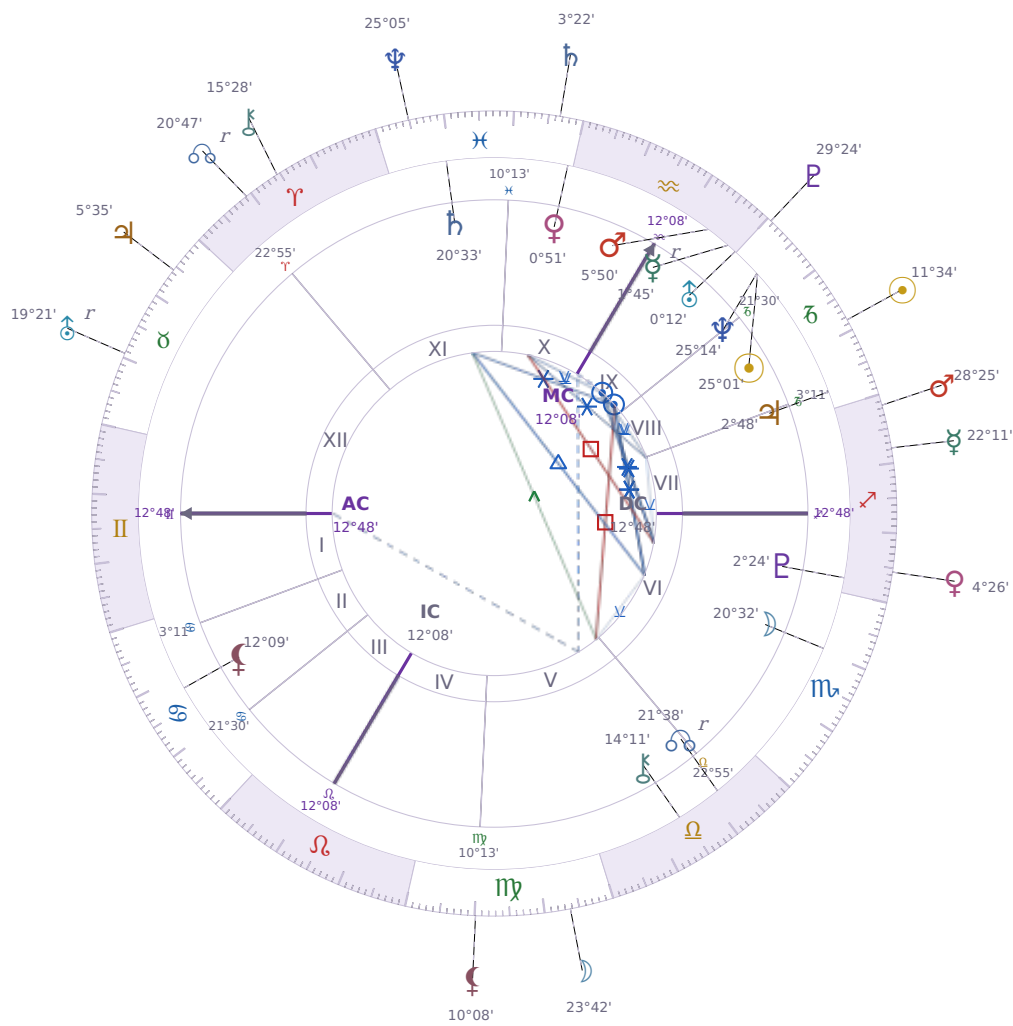

DAILY HOROSCOPE

Dove Celeste Cameron

American actress and singer (born 1996)

♏ Capricorn January 15, 1996 13:30 Bainbridge Island

Tuesday, 2 January 2024

TRANSITS FOR TODAY

☉ Sun	in ♏ Capricorn	11°34'03"
☾ Moon	in ♏ Virgo	23°42'30"
☿ Mercury	in ♏ Sagittarius	22°11'29"
♀ Venus	in ♏ Sagittarius	4°26'15"
♂ Mars	in ♏ Sagittarius	28°25'17"
♃ Jupiter	in ♏ Taurus	5°35'27"
♄ Saturn	in ♏ Pisces	3°22'39"

♅ Uranus	in	♉ Taurus Rx	19°21'07"
♆ Neptune	in	♓ Pisces	25°05'55"
♇ Pluto	in	♑ Capricorn	29°24'15"
♁ Chiron	in	♈ Aries	15°28'13"
♊ NNode	in	♈ Aries Rx	20°47'51"
♁ Lilith	in	♍ Virgo	10°08'25"

NATAL PLANETS

☉ Sun	in	♑ Capricorn	25°01'06"	IX
☾ Moon	in	♏ Scorpio	20°32'16"	VI
☿ Mercury	in	♒ Aquarius	1°45'55"	IX Rx
♀ Venus	in	♓ Pisces	0°51'48"	X
♂ Mars	in	♒ Aquarius	5°50'13"	IX
♃ Jupiter	in	♑ Capricorn	2°48'41"	VII
♄ Saturn	in	♓ Pisces	20°33'02"	XI
♅ Uranus	in	♒ Aquarius	0°12'38"	IX
♆ Neptune	in	♑ Capricorn	25°14'20"	IX
♇ Pluto	in	♐ Sagittarius	2°24'09"	VI
♁ Chiron	in	♎ Libra	14°11'21"	V
♊ North Node	in	♎ Libra	21°38'59"	V Rx
♁ Lilith	in	♋ Cancer	12°09'40"	II

KEY DATE

☿ Mercury stations Direct

Mercury stationing direct means **conversations and decisions that felt stuck** will start moving again, and you'll notice **clarity returning** to emails, plans, and talks that were confusing before. At work and in daily life, **miscommunications often resolve themselves** once this station passes, and people tend to follow through on things they'd postponed. Over the next few days, **information you've been waiting for** usually arrives, and you'll feel ready to **commit to choices** you'd been sitting on.