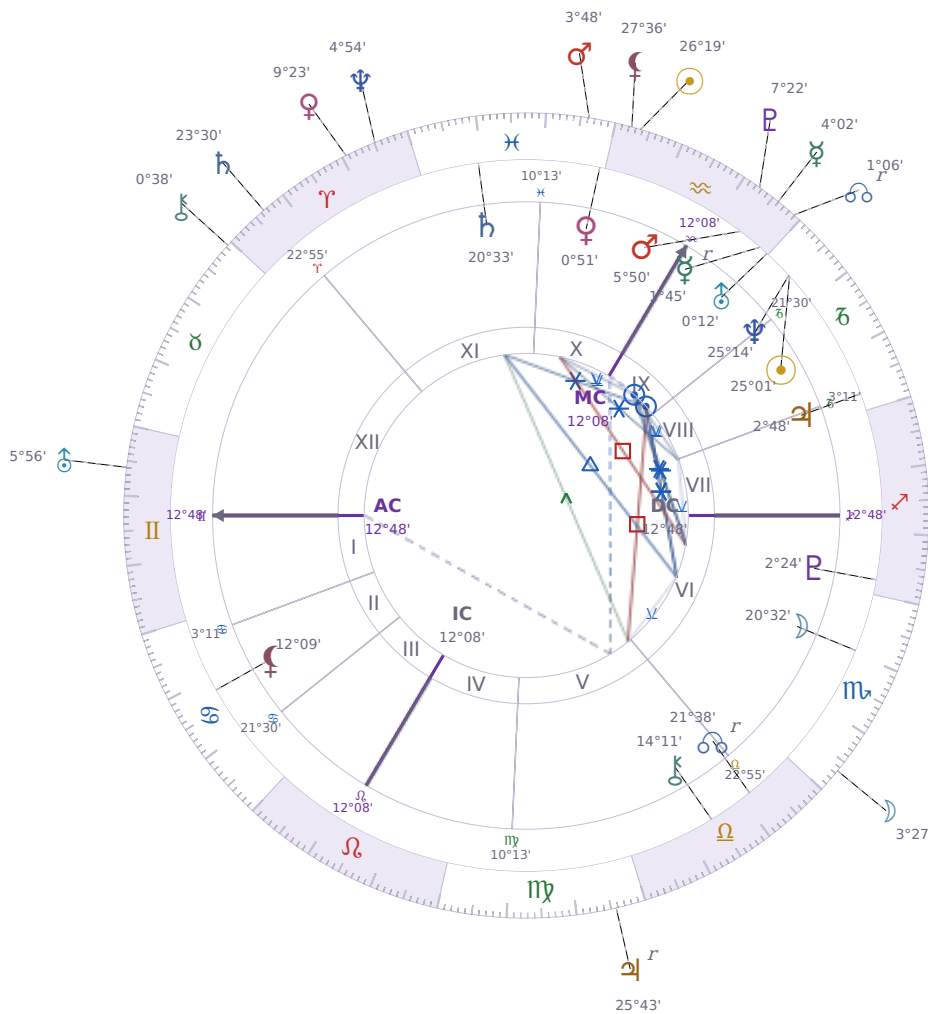

DAILY HOROSCOPE

Dove Celeste Cameron

American actress and singer (born 1996)

♑ Capricorn January 15, 1996 13:30 Bainbridge Island

Tuesday, 15 February 2028

TRANSITS FOR TODAY

☉ Sun	in ♒ Aquarius	26°19'19"
☾ Moon	in ♏ Scorpio	3°27'09"
☿ Mercury	in ♒ Aquarius	4°02'27"
♀ Venus	in ♈ Aries	9°23'48"
♂ Mars	in ♊ Pisces	3°48'18"
♃ Jupiter	in ♍ Virgo Rx	25°43'05"
♄ Saturn	in ♈ Aries	23°30'33"

♅ Uranus	in	♊ Gemini	5°56'02"
♆ Neptune	in	♈ Aries	4°54'01"
♇ Pluto	in	♈ Aquarius	7°22'12"
♁ Chiron	in	♉ Taurus	0°38'11"
♁ NNode	in	♈ Aquarius Rx	1°06'29"
♁ Lilith	in	♈ Aquarius	27°36'05"

NATAL PLANETS

☉ Sun	in	♑ Capricorn	25°01'06"	IX
☾ Moon	in	♏ Scorpio	20°32'16"	VI
☿ Mercury	in	♈ Aquarius	1°45'55"	IX Rx
♀ Venus	in	♋ Pisces	0°51'48"	X
♂ Mars	in	♈ Aquarius	5°50'13"	IX
♃ Jupiter	in	♑ Capricorn	2°48'41"	VII
♄ Saturn	in	♋ Pisces	20°33'02"	XI
♅ Uranus	in	♈ Aquarius	0°12'38"	IX
♆ Neptune	in	♑ Capricorn	25°14'20"	IX
♇ Pluto	in	♐ Sagittarius	2°24'09"	VI
♁ Chiron	in	♎ Libra	14°11'21"	V
♁ North Node	in	♎ Libra	21°38'59"	V Rx
♁ Lilith	in	♋ Cancer	12°09'40"	II