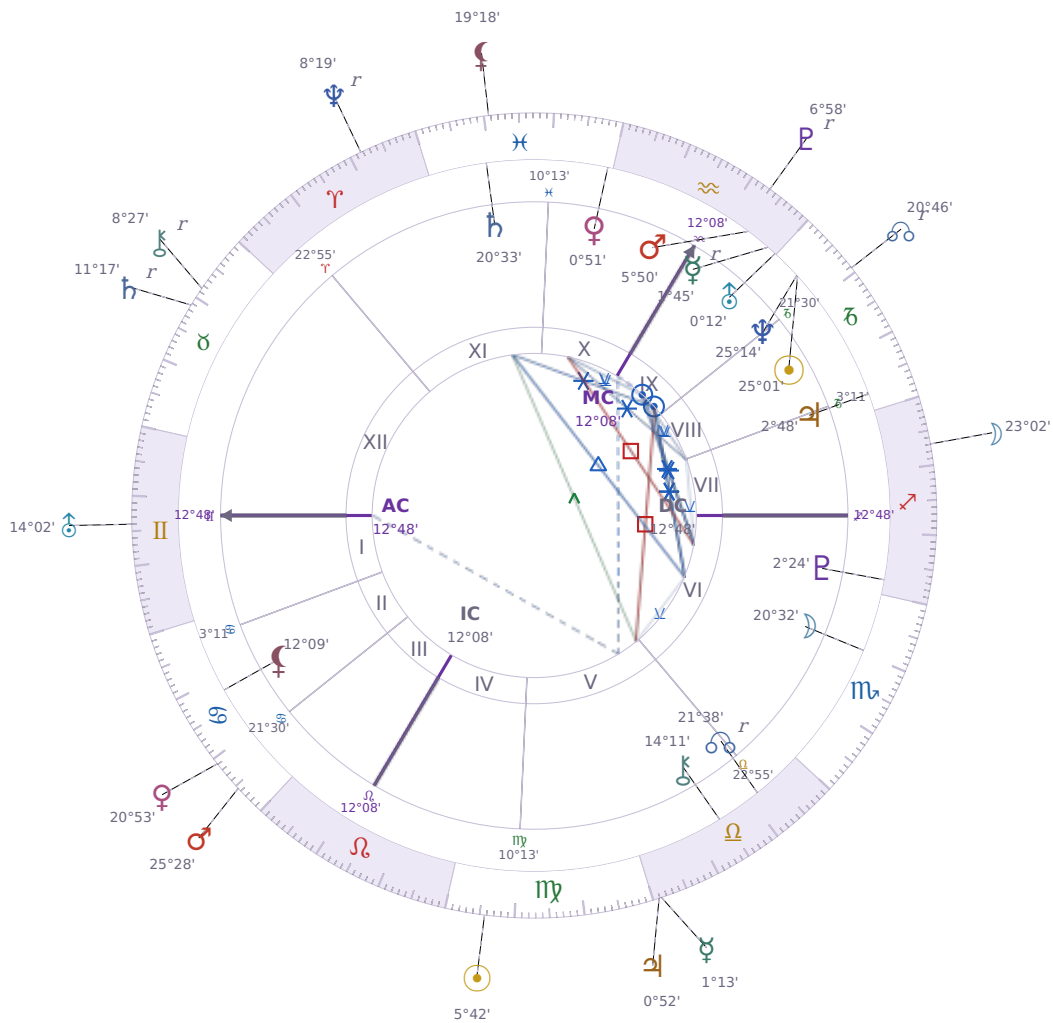

DAILY HOROSCOPE

Dove Celeste Cameron

American actress and singer (born 1996)

♏ Capricorn January 15, 1996 13:30 Bainbridge Island

Monday, 28 August 2028

TRANSITS FOR TODAY

☉ Sun	in ♍ Virgo	5°42'32"
☾ Moon	in ♐ Sagittarius	23°02'54"
☿ Mercury	in ♎ Libra	1°13'42"
♀ Venus	in ♋ Cancer	20°53'13"
♂ Mars	in ♋ Cancer	25°28'13"
♃ Jupiter	in ♎ Libra	0°52'17"
♄ Saturn	in ♉ Taurus Rx	11°17'11"

♅ Uranus	in	♊ Gemini	14°02'33"
♆ Neptune	in	♈ Aries Rx	8°19'28"
♇ Pluto	in	♈ Aquarius Rx	6°58'04"
♄ Chiron	in	♉ Taurus Rx	8°27'29"
♁ NNode	in	♑ Capricorn Rx	20°46'56"
♁ Lilith	in	♋ Pisces	19°18'54"

NATAL PLANETS

☉ Sun	in	♑ Capricorn	25°01'06"	IX
☾ Moon	in	♏ Scorpio	20°32'16"	VI
☿ Mercury	in	♈ Aquarius	1°45'55"	IX Rx
♀ Venus	in	♋ Pisces	0°51'48"	X
♂ Mars	in	♈ Aquarius	5°50'13"	IX
♃ Jupiter	in	♑ Capricorn	2°48'41"	VII
♄ Saturn	in	♋ Pisces	20°33'02"	XI
♅ Uranus	in	♈ Aquarius	0°12'38"	IX
♆ Neptune	in	♑ Capricorn	25°14'20"	IX
♇ Pluto	in	♐ Sagittarius	2°24'09"	VI
♄ Chiron	in	♎ Libra	14°11'21"	V
♁ North Node	in	♎ Libra	21°38'59"	V Rx
♁ Lilith	in	♋ Cancer	12°09'40"	II

KEY DATE

☿ Mercury enters ♎ Libra

Mercury in Libra brings a shift toward **weighing both sides** before you speak or decide, making conversations feel more balanced but sometimes slower. At work and in relationships, you'll notice people becoming more **concerned with fairness** and wanting input from others before moving forward. This transit typically makes **negotiation and compromise** easier, though the constant balancing can occasionally leave decisions stuck in the middle instead of resolved.