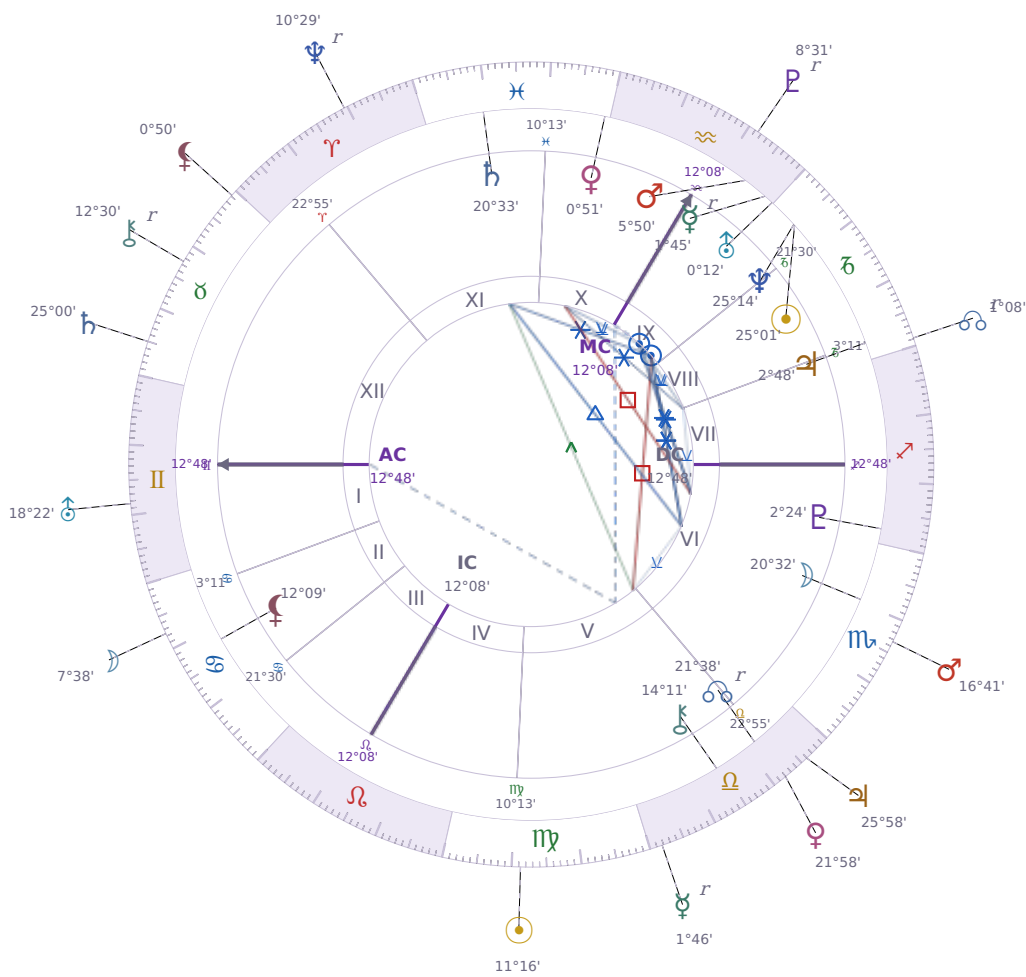

DAILY HOROSCOPE

## Dove Celeste Cameron

American actress and singer (born 1996)

♏ Capricorn January 15, 1996 13:30 Bainbridge Island

**Monday, 3 September 2029**

### TRANSITS FOR TODAY

☉ Sun	in ♍ Virgo	11°16'27"
☾ Moon	in ♋ Cancer	7°38'18"
☿ Mercury	in ♎ Libra Rx	1°46'56"
♀ Venus	in ♎ Libra	21°58'36"
♂ Mars	in ♏ Scorpio	16°41'29"
♃ Jupiter	in ♎ Libra	25°58'39"
♄ Saturn	in ♉ Taurus	25°00'41"