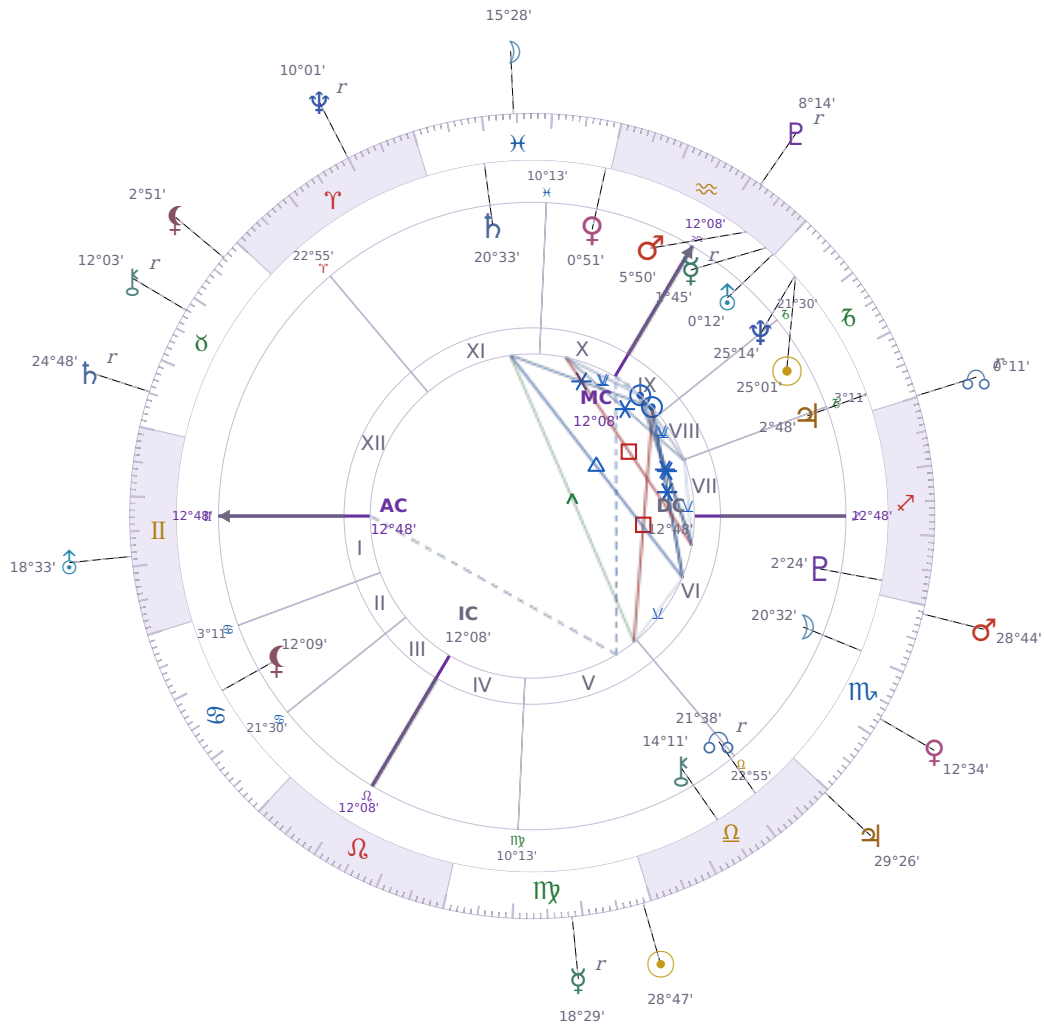

DAILY HOROSCOPE

Dove Celeste Cameron

American actress and singer (born 1996)

♏ Capricorn January 15, 1996 13:30 Bainbridge Island

Friday, 21 September 2029

TRANSITS FOR TODAY

☉ Sun	in ♍ Virgo	28°47'33"
☾ Moon	in ♓ Pisces	15°28'17"
☿ Mercury	in ♍ Virgo Rx	18°29'23"
♀ Venus	in ♏ Scorpio	12°34'50"
♂ Mars	in ♏ Scorpio	28°44'03"
♃ Jupiter	in ♎ Libra	29°26'24"
♄ Saturn	in ♉ Taurus Rx	24°48'49"
♅ Uranus	in ♊ Gemini	18°33'04"
♆ Neptune	in ♈ Aries Rx	10°01'36"
♇ Pluto	in ♒ Aquarius Rx	8°14'30"
♁ Chiron	in ♉ Taurus Rx	12°03'35"
♊ NNode	in ♏ Capricorn Rx	0°11'00"
♋ Lilith	in ♉ Taurus	2°51'32"

## NATAL PLANETS

☉ Sun	in ♑ Capricorn	25°01'06"	IX
☾ Moon	in ♏ Scorpio	20°32'16"	VI
☿ Mercury	in ♒ Aquarius	1°45'55"	IX Rx
♀ Venus	in ♓ Pisces	0°51'48"	X
♂ Mars	in ♒ Aquarius	5°50'13"	IX
♃ Jupiter	in ♑ Capricorn	2°48'41"	VII
♄ Saturn	in ♓ Pisces	20°33'02"	XI
♅ Uranus	in ♒ Aquarius	0°12'38"	IX
♆ Neptune	in ♑ Capricorn	25°14'20"	IX
♇ Pluto	in ♐ Sagittarius	2°24'09"	VI
♁ Chiron	in ♎ Libra	14°11'21"	V
♁ North Node	in ♎ Libra	21°38'59"	V Rx
♁ Lilith	in ♋ Cancer	12°09'40"	II

## KEY TRANSIT FACTORS