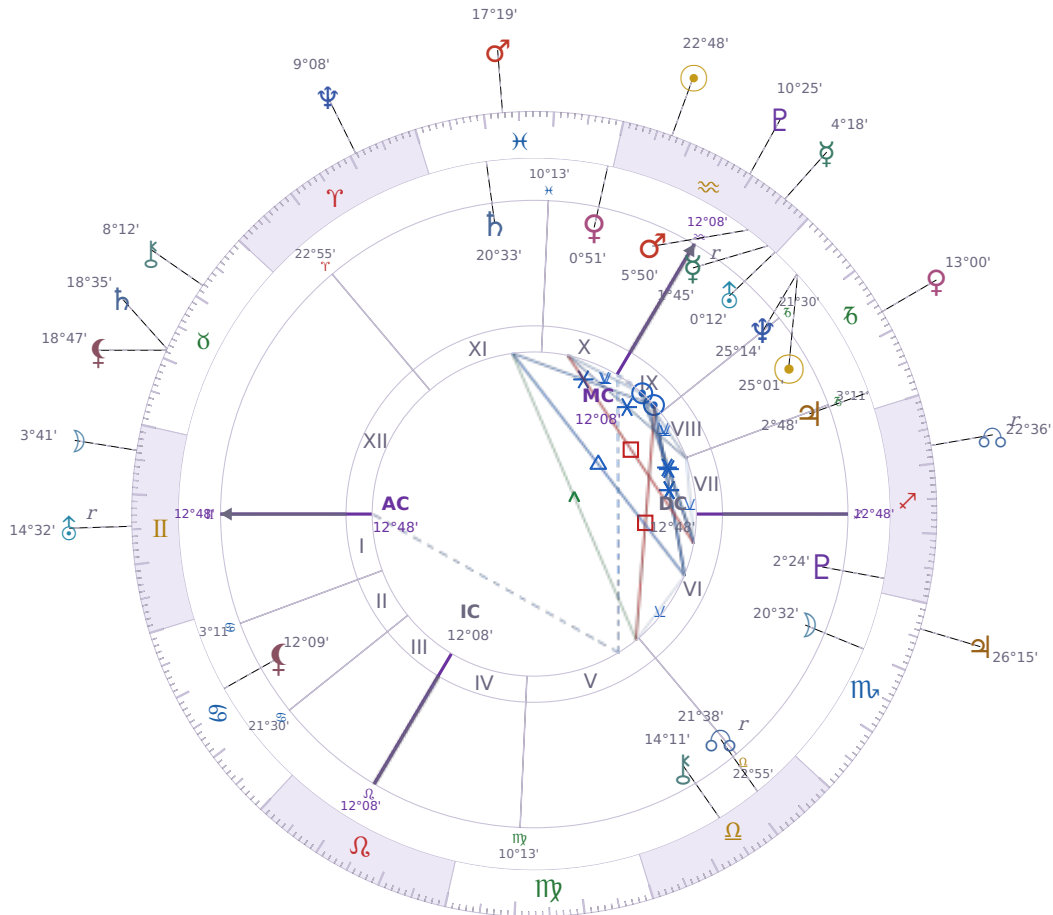

DAILY HOROSCOPE

Dove Celeste Cameron

American actress and singer (born 1996)

♑ Capricorn January 15, 1996 13:30 Bainbridge Island

Monday, 11 February 2030

TRANSITS FOR TODAY

|           |                     |           |
|-----------|---------------------|-----------|
| ☉ Sun     | in ♒ Aquarius       | 22°48'14" |
| ☾ Moon    | in ♊ Gemini         | 3°41'49"  |
| ☿ Mercury | in ♒ Aquarius       | 4°18'20"  |
| ♀ Venus   | in ♑ Capricorn      | 13°00'14" |
| ♂ Mars    | in ♓ Pisces         | 17°19'15" |
| ♃ Jupiter | in ♏ Scorpio        | 26°15'03" |
| ♄ Saturn  | in ♉ Taurus         | 18°35'53" |
| ♅ Uranus  | in ♊ Gemini Rx      | 14°32'50" |
| ♆ Neptune | in ♈ Aries          | 9°08'37"  |
| ♇ Pluto   | in ♒ Aquarius       | 10°25'27" |
| ♁ Chiron  | in ♉ Taurus         | 8°12'30"  |
| ♊ NNode   | in ♐ Sagittarius Rx | 22°36'41" |
| ♌ Lilith  | in ♉ Taurus         | 18°47'31" |

## NATAL PLANETS

|              |                  |           |       |
|--------------|------------------|-----------|-------|
| ☉ Sun        | in ♑ Capricorn   | 25°01'06" | IX    |
| ☾ Moon       | in ♏ Scorpio     | 20°32'16" | VI    |
| ☿ Mercury    | in ♒ Aquarius    | 1°45'55"  | IX Rx |
| ♀ Venus      | in ♓ Pisces      | 0°51'48"  | X     |
| ♂ Mars       | in ♒ Aquarius    | 5°50'13"  | IX    |
| ♃ Jupiter    | in ♑ Capricorn   | 2°48'41"  | VII   |
| ♄ Saturn     | in ♓ Pisces      | 20°33'02" | XI    |
| ♅ Uranus     | in ♒ Aquarius    | 0°12'38"  | IX    |
| ♆ Neptune    | in ♑ Capricorn   | 25°14'20" | IX    |
| ♇ Pluto      | in ♐ Sagittarius | 2°24'09"  | VI    |
| ♁ Chiron     | in ♎ Libra       | 14°11'21" | V     |
| ♁ North Node | in ♎ Libra       | 21°38'59" | V Rx  |
| ♁ Lilith     | in ♋ Cancer      | 12°09'40" | II    |

## KEY TRANSIT FACTORS

★ = natal resonance — this transit echoes your birth chart, amplifying its influence