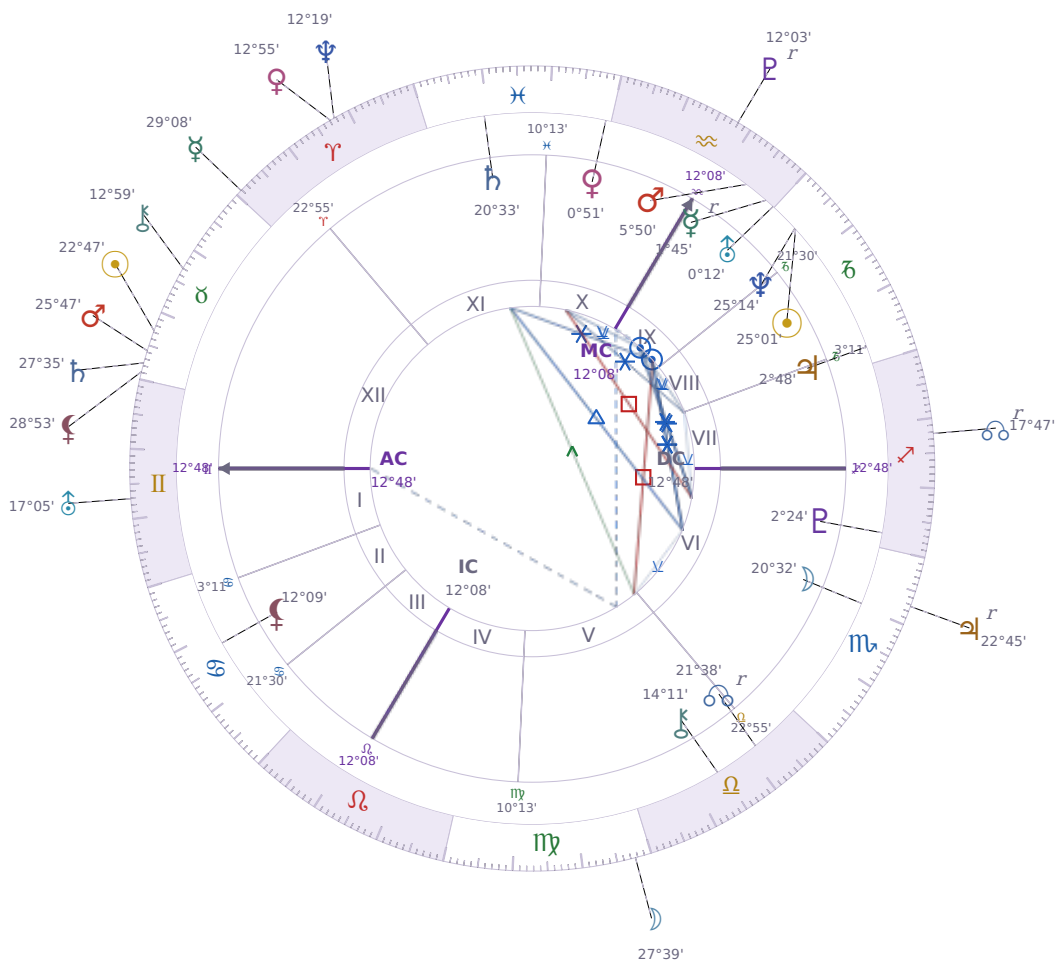

DAILY HOROSCOPE

## Dove Celeste Cameron

American actress and singer (born 1996)

♏ Capricorn January 15, 1996 13:30 Bainbridge Island

**Monday, 13 May 2030**

### TRANSITS FOR TODAY

☉ Sun	in ♉ Taurus	22°47'12"
☾ Moon	in ♍ Virgo	27°39'45"
☿ Mercury	in ♈ Aries	29°08'14"
♀ Venus	in ♈ Aries	12°55'13"
♂ Mars	in ♉ Taurus	25°47'36"
♃ Jupiter	in ♏ Scorpio <b>Rx</b>	22°45'59"
♄ Saturn	in ♉ Taurus	27°35'51"