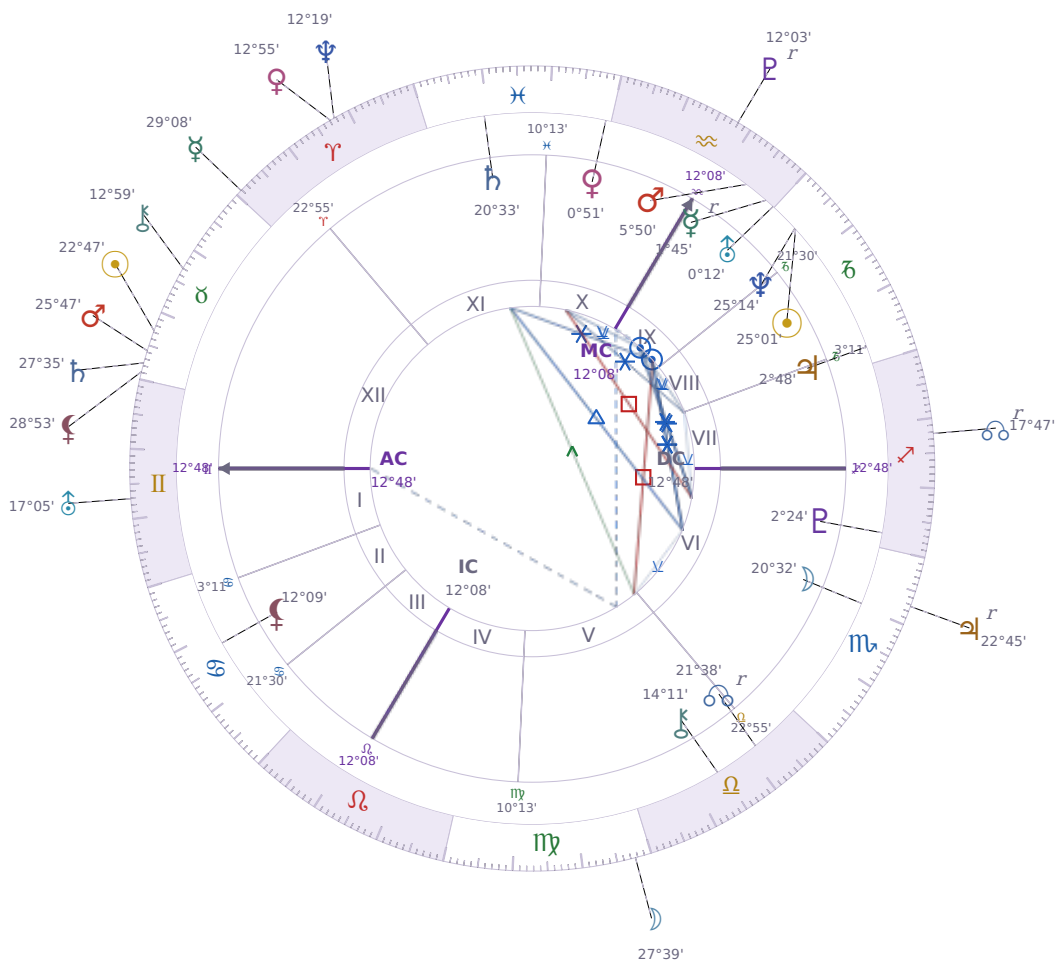

DAILY HOROSCOPE

## Dove Celeste Cameron

American actress and singer (born 1996)

♏ Capricorn January 15, 1996 13:30 Bainbridge Island

**Monday, 13 May 2030**

### TRANSITS FOR TODAY

☉ Sun	in ♉ Taurus	22°47'12"
☽ Moon	in ♍ Virgo	27°39'45"
☿ Mercury	in ♈ Aries	29°08'14"
♀ Venus	in ♈ Aries	12°55'13"
♂ Mars	in ♉ Taurus	25°47'36"
♃ Jupiter	in ♏ Scorpio <b>Rx</b>	22°45'59"
♄ Saturn	in ♉ Taurus	27°35'51"