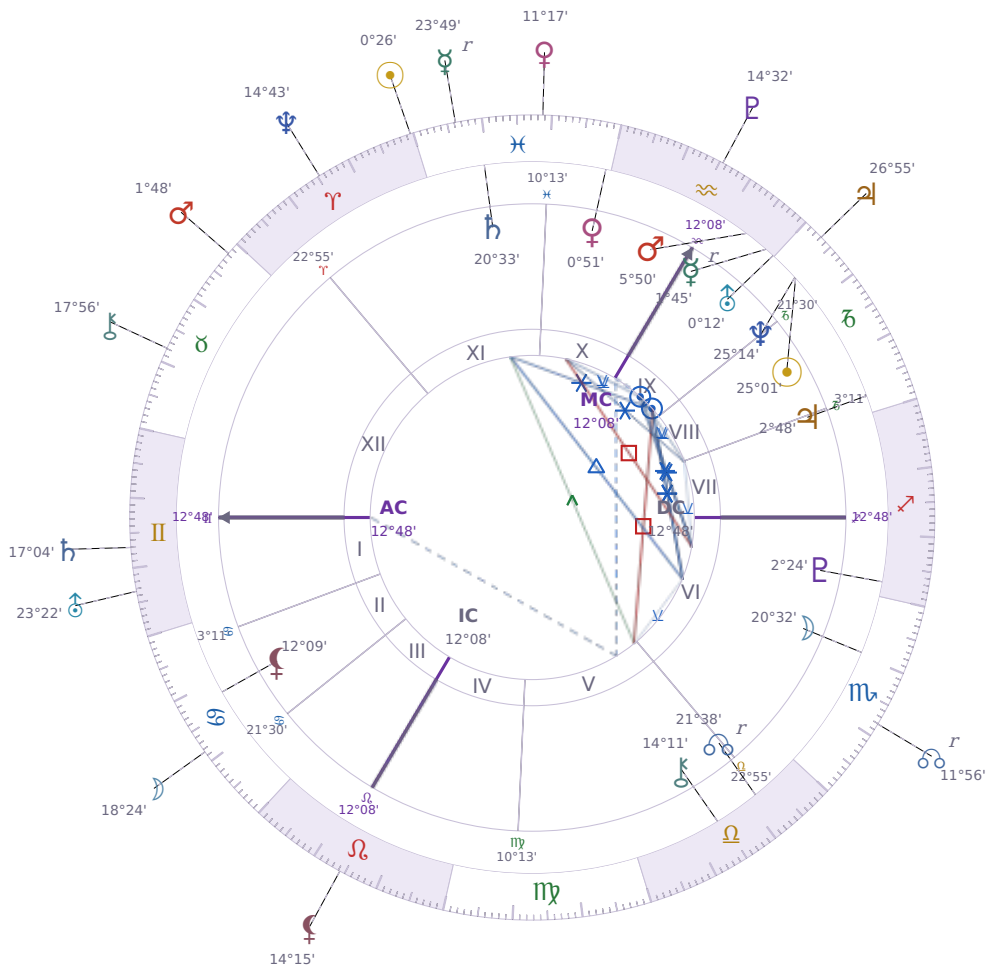

DAILY HOROSCOPE

Dove Celeste Cameron

American actress and singer (born 1996)

♏ Capricorn January 15, 1996 13:30 Bainbridge Island

Saturday, 20 March 2023

TRANSITS FOR TODAY

☉ Sun	in ♈ Aries	0°26'25"
☾ Moon	in ♋ Cancer	18°24'40"
☿ Mercury	in ♋ Pisces Rx	23°49'28"
♀ Venus	in ♋ Pisces	11°17'41"
♂ Mars	in ♉ Taurus	1°48'33"
♃ Jupiter	in ♏ Capricorn	26°56'00"
♄ Saturn	in ♊ Gemini	17°04'30"

♅ Uranus	in	♊ Gemini	23°22'09"
♆ Neptune	in	♈ Aries	14°43'42"
♇ Pluto	in	♈ Aquarius	14°32'27"
♁ Chiron	in	♉ Taurus	17°56'18"
♁ NNode	in	♏ Scorpio Rx	11°56'28"
♁ Lilith	in	♌ Leo	14°15'00"

NATAL PLANETS

☉ Sun	in	♑ Capricorn	25°01'06"	IX
☾ Moon	in	♏ Scorpio	20°32'16"	VI
☿ Mercury	in	♈ Aquarius	1°45'55"	IX Rx
♀ Venus	in	♋ Pisces	0°51'48"	X
♂ Mars	in	♈ Aquarius	5°50'13"	IX
♃ Jupiter	in	♑ Capricorn	2°48'41"	VII
♄ Saturn	in	♋ Pisces	20°33'02"	XI
♅ Uranus	in	♈ Aquarius	0°12'38"	IX
♆ Neptune	in	♑ Capricorn	25°14'20"	IX
♇ Pluto	in	♐ Sagittarius	2°24'09"	VI
♁ Chiron	in	♎ Libra	14°11'21"	V
♁ North Node	in	♎ Libra	21°38'59"	V Rx
♁ Lilith	in	♋ Cancer	12°09'40"	II

KEY DATE

☉ Sun enters ♈ Aries

Sun in *Aries* brings **direct energy** that makes people more willing to **speak up** and take action without overthinking. At work and in relationships, you'll notice others become **more competitive** and eager to **push forward** with new projects or ideas, sometimes stepping on toes in the rush. This transit typically lasts about four weeks and leaves people feeling **impatient with delays**, so projects that moved slowly before now either speed up or hit friction with people who want faster results.