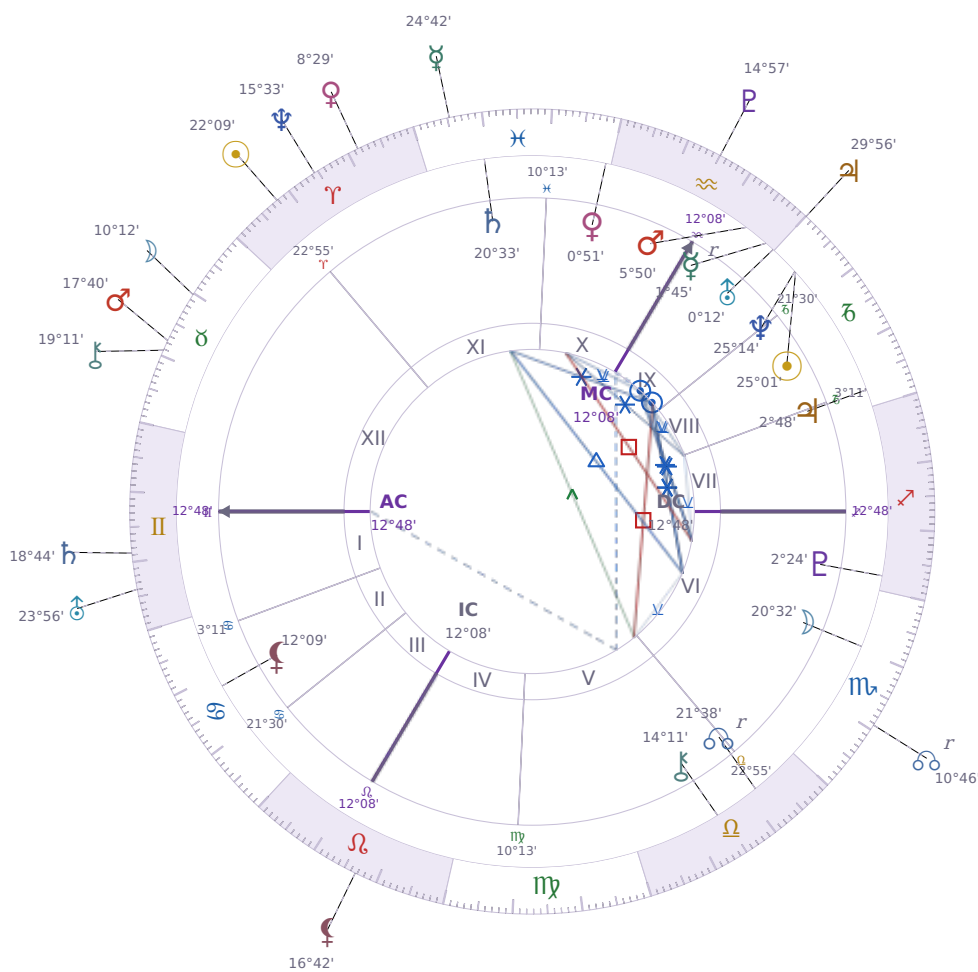

DAILY HOROSCOPE

Dove Celeste Cameron

American actress and singer (born 1996)

♏ Capricorn January 15, 1996 13:30 Bainbridge Island

Sunday, 11 April 2032

TRANSITS FOR TODAY

☉ Sun	in ♈ Aries	22°09'30"
☾ Moon	in ♉ Taurus	10°12'35"
☿ Mercury	in ♓ Pisces	24°42'36"
♀ Venus	in ♈ Aries	8°29'52"
♂ Mars	in ♉ Taurus	17°40'44"
♃ Jupiter	in ♐ Capricorn	29°56'25"
♄ Saturn	in ♊ Gemini	18°44'21"

♅ Uranus	in ♊ Gemini	23°56'39"
♆ Neptune	in ♈ Aries	15°33'20"
♇ Pluto	in ♒ Aquarius	14°57'42"
♁ Chiron	in ♉ Taurus	19°11'21"
♁ NNode	in ♏ Scorpio Rx	10°46'33"
♁ Lilith	in ♌ Leo	16°42'54"

NATAL PLANETS

☉ Sun	in ♑ Capricorn	25°01'06"	IX
☾ Moon	in ♏ Scorpio	20°32'16"	VI
☿ Mercury	in ♒ Aquarius	1°45'55"	IX Rx
♀ Venus	in ♓ Pisces	0°51'48"	X
♂ Mars	in ♒ Aquarius	5°50'13"	IX
♃ Jupiter	in ♑ Capricorn	2°48'41"	VII
♄ Saturn	in ♓ Pisces	20°33'02"	XI
♅ Uranus	in ♒ Aquarius	0°12'38"	IX
♆ Neptune	in ♑ Capricorn	25°14'20"	IX
♇ Pluto	in ♐ Sagittarius	2°24'09"	VI
♁ Chiron	in ♎ Libra	14°11'21"	V
♁ North Node	in ♎ Libra	21°38'59"	V Rx
♁ Lilith	in ♋ Cancer	12°09'40"	II

★ = natal resonance — this transit echoes your birth chart, amplifying its influence

LUNAR DAY

Moon in ♉ Taurus · Day 2 / 30 · New Moon

The pace slows considerably during this transit as comfort and familiar surroundings take priority over efficiency. Resistance to change hardens, and any disruption to routine tends to provoke stubborn pushback.