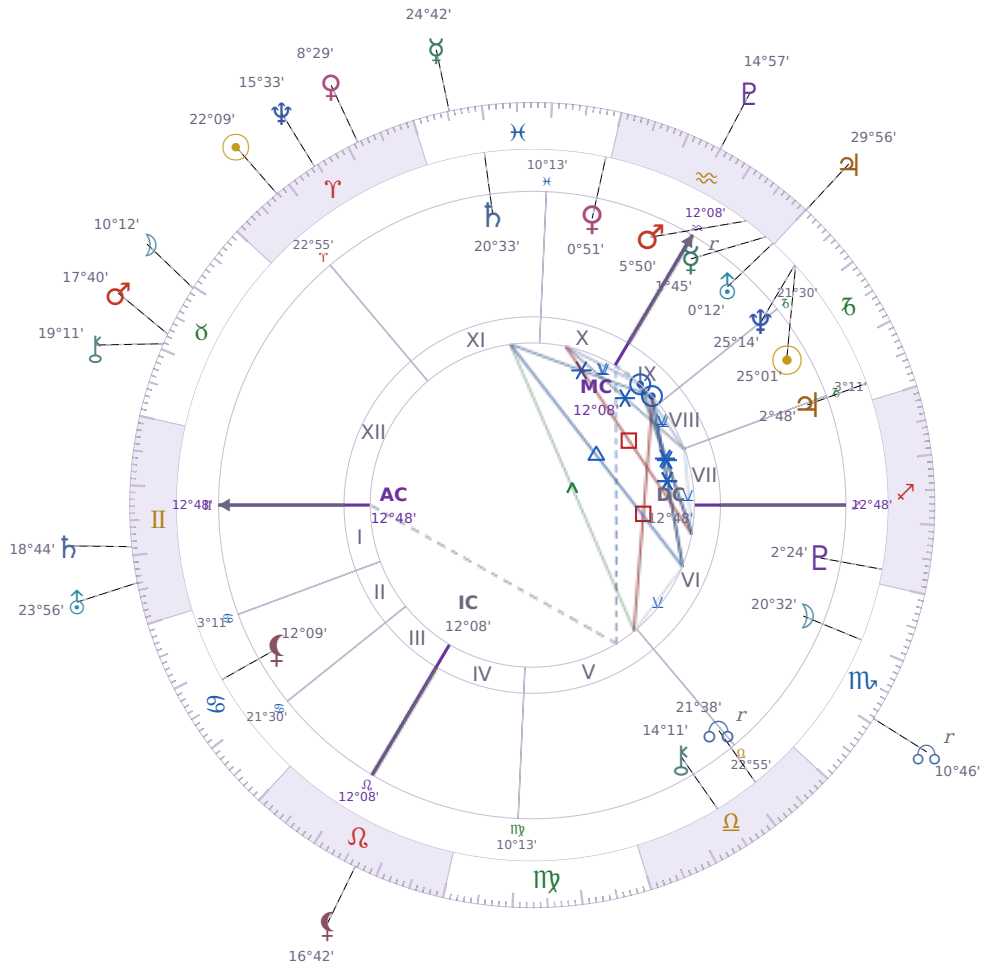

DAILY HOROSCOPE

Dove Celeste Cameron

American actress and singer (born 1996)

♏ Capricorn January 15, 1996 13:30 Bainbridge Island

Sunday, 11 April 2032

TRANSITS FOR TODAY

☉ Sun	in ♈ Aries	22°09'30"
☾ Moon	in ♉ Taurus	10°12'35"
☿ Mercury	in ♊ Pisces	24°42'36"
♀ Venus	in ♈ Aries	8°29'52"
♂ Mars	in ♉ Taurus	17°40'44"
♃ Jupiter	in ♏ Capricorn	29°56'25"
♄ Saturn	in ♊ Gemini	18°44'21"
♅ Uranus	in ♊ Gemini	23°56'39"
♆ Neptune	in ♈ Aries	15°33'20"
♇ Pluto	in ♒ Aquarius	14°57'42"
♁ Chiron	in ♉ Taurus	19°11'21"
♊ NNode	in ♏ Scorpio Rx	10°46'33"
♋ Lilith	in ♌ Leo	16°42'54"

NATAL PLANETS

☉ Sun	in ♑ Capricorn	25°01'06"	IX
☾ Moon	in ♏ Scorpio	20°32'16"	VI
☿ Mercury	in ♒ Aquarius	1°45'55"	IX Rx
♀ Venus	in ♓ Pisces	0°51'48"	X
♂ Mars	in ♒ Aquarius	5°50'13"	IX
♃ Jupiter	in ♑ Capricorn	2°48'41"	VII
♄ Saturn	in ♓ Pisces	20°33'02"	XI
♅ Uranus	in ♒ Aquarius	0°12'38"	IX
♆ Neptune	in ♑ Capricorn	25°14'20"	IX
♇ Pluto	in ♐ Sagittarius	2°24'09"	VI
♁ Chiron	in ♎ Libra	14°11'21"	V
♊ North Node	in ♎ Libra	21°38'59"	V Rx
♁ Lilith	in ♋ Cancer	12°09'40"	II

* = natal resonance — this transit echoes your birth chart, amplifying its influence

LUNAR DAY

Moon in ♉ Taurus · Day 2 / 30 · New Moon

The pace slows considerably during this transit as comfort and familiar surroundings take priority over efficiency. Resistance to change hardens, and any disruption to routine tends to provoke stubborn pushback.