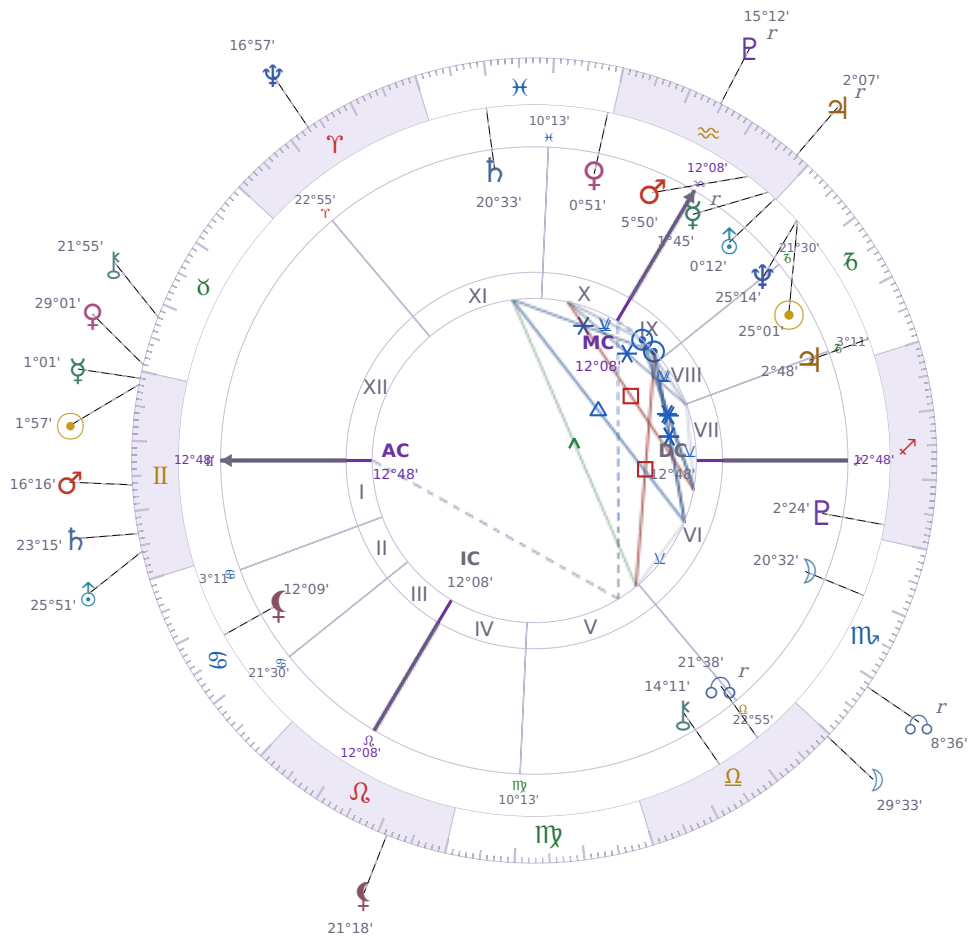

DAILY HOROSCOPE

Dove Celeste Cameron

American actress and singer (born 1996)

♏ Capricorn January 15, 1996 13:30 Bainbridge Island

Saturday, 22 May 2032

TRANSITS FOR TODAY

☉ Sun	in ♊ Gemini	1°57'12"
☽ Moon	in ♎ Libra	29°33'10"
☿ Mercury	in ♊ Gemini	1°01'28"
♀ Venus	in ♉ Taurus	29°01'04"
♂ Mars	in ♊ Gemini	16°16'34"
♃ Jupiter	in ♒ Aquarius Rx	2°07'55"
♄ Saturn	in ♊ Gemini	23°15'12"

♅ Uranus	in ♊ Gemini	25°51'05"
♆ Neptune	in ♈ Aries	16°57'40"
♇ Pluto	in ♒ Aquarius Rx	15°12'39"
♁ Chiron	in ♉ Taurus	21°55'42"
♏ NNode	in ♏ Scorpio Rx	8°36'16"
♁ Lilith	in ♌ Leo	21°18'29"

NATAL PLANETS

☉ Sun	in ♑ Capricorn	25°01'06"	IX
☾ Moon	in ♏ Scorpio	20°32'16"	VI
☿ Mercury	in ♒ Aquarius	1°45'55"	IX Rx
♀ Venus	in ♓ Pisces	0°51'48"	X
♂ Mars	in ♒ Aquarius	5°50'13"	IX
♃ Jupiter	in ♑ Capricorn	2°48'41"	VII
♄ Saturn	in ♓ Pisces	20°33'02"	XI
♅ Uranus	in ♒ Aquarius	0°12'38"	IX
♆ Neptune	in ♑ Capricorn	25°14'20"	IX
♇ Pluto	in ♐ Sagittarius	2°24'09"	VI
♁ Chiron	in ♎ Libra	14°11'21"	V
♏ North Node	in ♎ Libra	21°38'59"	V Rx
♁ Lilith	in ♋ Cancer	12°09'40"	II