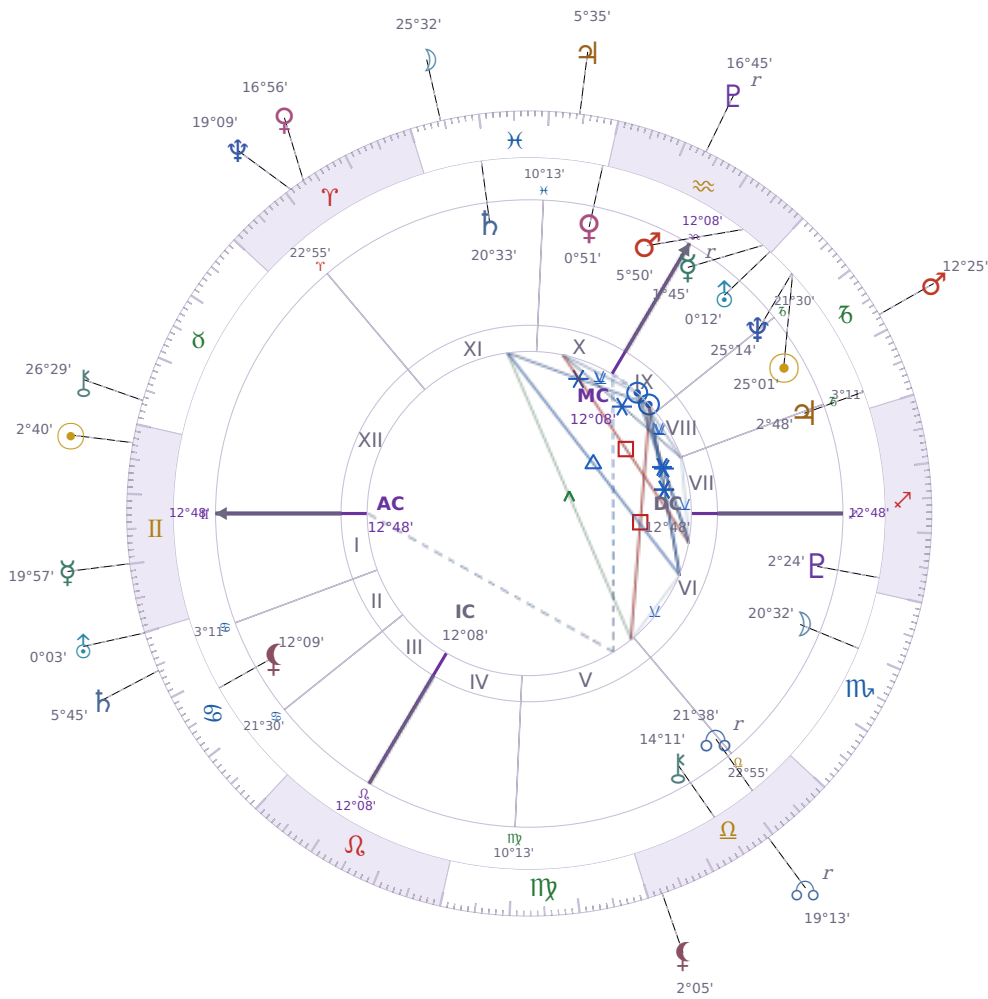

DAILY HOROSCOPE

Dove Celeste Cameron

American actress and singer (born 1996)

♑ Capricorn January 15, 1996 13:30 Bainbridge Island

Monday, 23 May 2023

TRANSITS FOR TODAY

☉ Sun	in ♊ Gemini	2°40'40"
☾ Moon	in ♋ Pisces	25°32'18"
☿ Mercury	in ♊ Gemini	19°57'55"
♀ Venus	in ♈ Aries	16°56'57"
♂ Mars	in ♐ Capricorn	12°25'45"
♃ Jupiter	in ♋ Pisces	5°35'21"
♄ Saturn	in ♋ Cancer	5°45'28"

♅ Uranus	in ♋ Cancer	0°03'06"
♆ Neptune	in ♈ Aries	19°09'49"
♇ Pluto	in ♒ Aquarius Rx	16°45'56"
♁ Chiron	in ♉ Taurus	26°29'41"
♁ NNode	in ♎ Libra Rx	19°13'19"
♁ Lilith	in ♎ Libra	2°05'46"

NATAL PLANETS

☉ Sun	in ♑ Capricorn	25°01'06"	IX
☾ Moon	in ♏ Scorpio	20°32'16"	VI
☿ Mercury	in ♒ Aquarius	1°45'55"	IX Rx
♀ Venus	in ♓ Pisces	0°51'48"	X
♂ Mars	in ♒ Aquarius	5°50'13"	IX
♃ Jupiter	in ♑ Capricorn	2°48'41"	VII
♄ Saturn	in ♓ Pisces	20°33'02"	XI
♅ Uranus	in ♒ Aquarius	0°12'38"	IX
♆ Neptune	in ♑ Capricorn	25°14'20"	IX
♇ Pluto	in ♐ Sagittarius	2°24'09"	VI
♁ Chiron	in ♎ Libra	14°11'21"	V
♁ North Node	in ♎ Libra	21°38'59"	V Rx
♁ Lilith	in ♋ Cancer	12°09'40"	II