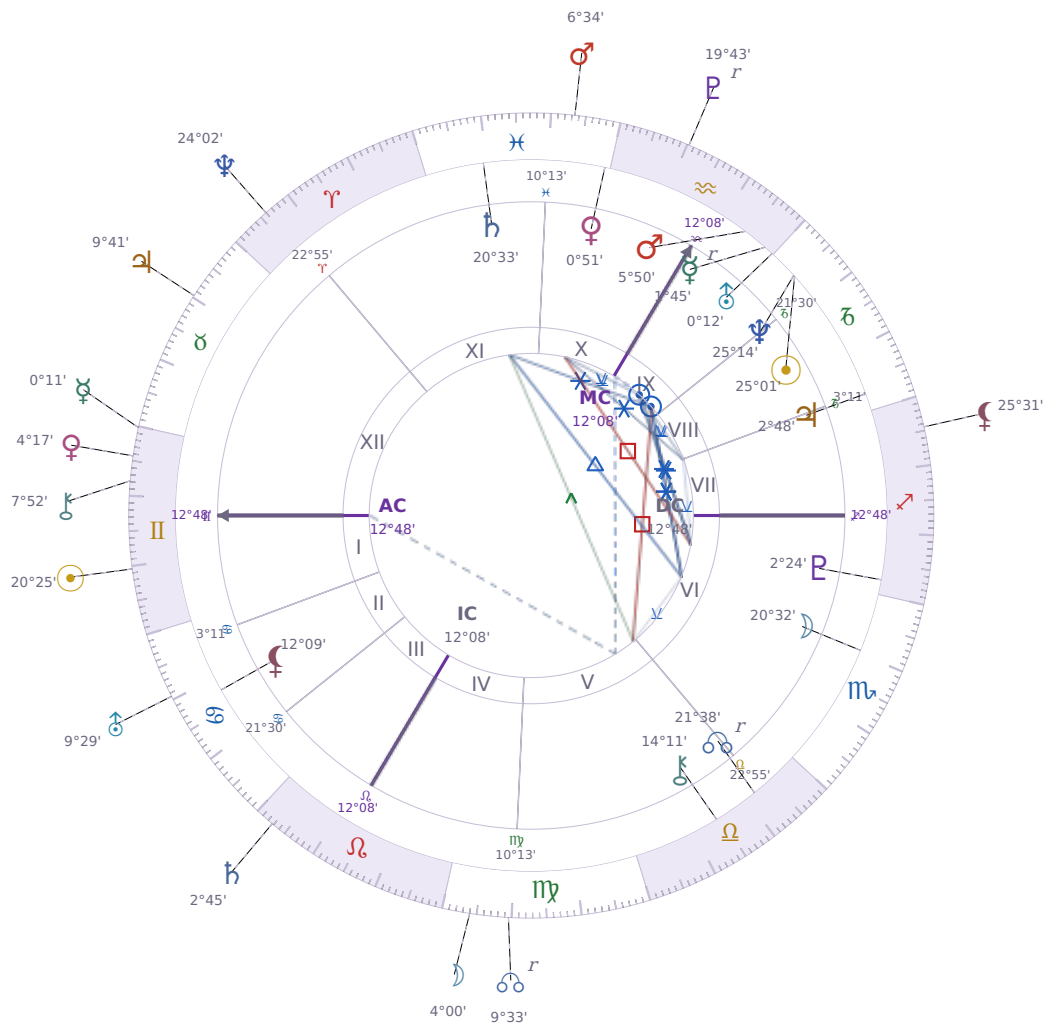

DAILY HOROSCOPE

Dove Celeste Cameron

American actress and singer (born 1996)

♏ Capricorn January 15, 1996 13:30 Bainbridge Island

Monday, 11 June 2035

TRANSITS FOR TODAY

| | | |
|-----------|-------------|-----------|
| ☉ Sun | in ♊ Gemini | 20°25'45" |
| ☾ Moon | in ♍ Virgo | 4°00'58" |
| ☿ Mercury | in ♊ Gemini | 0°11'34" |
| ♀ Venus | in ♊ Gemini | 4°17'23" |
| ♂ Mars | in ♋ Pisces | 6°34'17" |
| ♃ Jupiter | in ♉ Taurus | 9°41'45" |
| ♄ Saturn | in ♌ Leo | 2°45'57" |

| | | |
|-----------|------------------|-----------|
| ♅ Uranus | in ♋ Cancer | 9°29'59" |
| ♆ Neptune | in ♈ Aries | 24°02'14" |
| ♇ Pluto | in ♒ Aquarius Rx | 19°43'22" |
| ♁ Chiron | in ♊ Gemini | 7°52'11" |
| ♁ NNode | in ♍ Virgo Rx | 9°33'23" |
| ♁ Lilith | in ♐ Sagittarius | 25°31'48" |

NATAL PLANETS

| | | | |
|--------------|------------------|-----------|-------|
| ☉ Sun | in ♑ Capricorn | 25°01'06" | IX |
| ☾ Moon | in ♏ Scorpio | 20°32'16" | VI |
| ☿ Mercury | in ♒ Aquarius | 1°45'55" | IX Rx |
| ♀ Venus | in ♓ Pisces | 0°51'48" | X |
| ♂ Mars | in ♒ Aquarius | 5°50'13" | IX |
| ♃ Jupiter | in ♑ Capricorn | 2°48'41" | VII |
| ♄ Saturn | in ♓ Pisces | 20°33'02" | XI |
| ♅ Uranus | in ♒ Aquarius | 0°12'38" | IX |
| ♆ Neptune | in ♑ Capricorn | 25°14'20" | IX |
| ♇ Pluto | in ♐ Sagittarius | 2°24'09" | VI |
| ♁ Chiron | in ♎ Libra | 14°11'21" | V |
| ♁ North Node | in ♎ Libra | 21°38'59" | V Rx |
| ♁ Lilith | in ♋ Cancer | 12°09'40" | II |