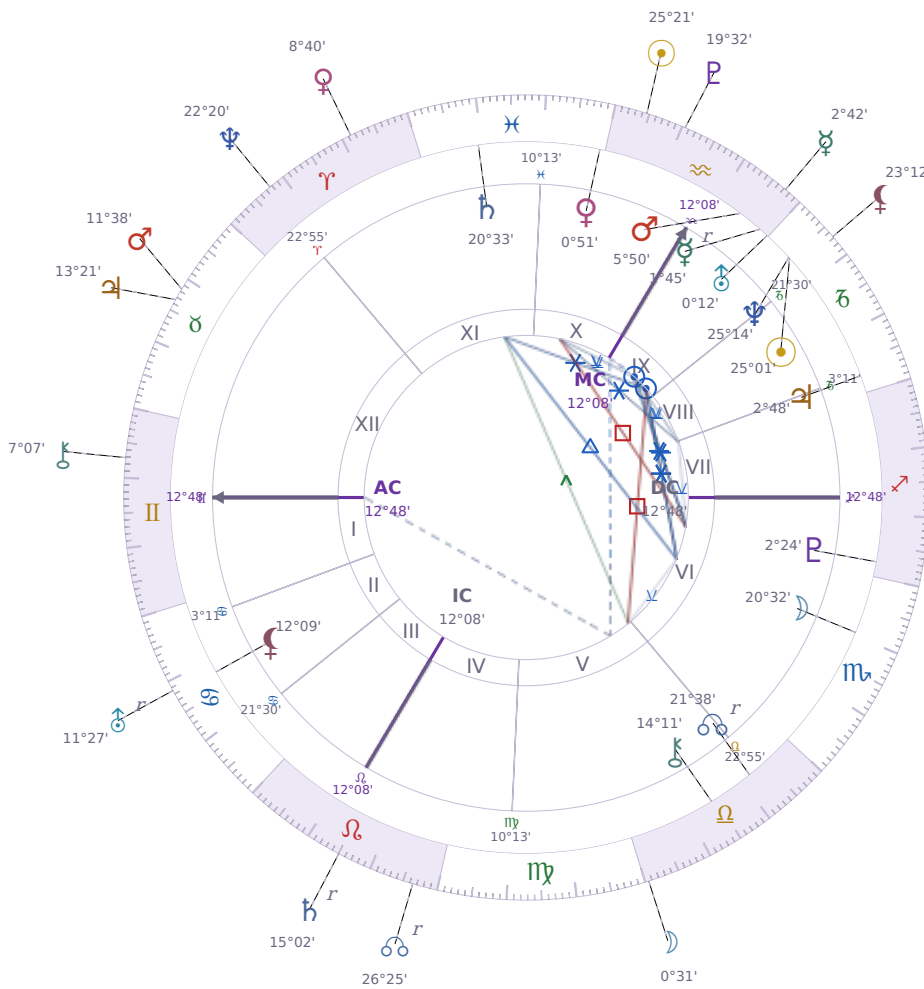

DAILY HOROSCOPE

Dove Celeste Cameron

American actress and singer (born 1996)

♑ Capricorn January 15, 1996 13:30 Bainbridge Island

Thursday, 14 February 2036

TRANSITS FOR TODAY

☉ Sun	in ♒ Aquarius	25°21'45"
☾ Moon	in ♎ Libra	0°31'18"
☿ Mercury	in ♒ Aquarius	2°42'10"
♀ Venus	in ♈ Aries	8°40'29"
♂ Mars	in ♉ Taurus	11°38'34"
♃ Jupiter	in ♉ Taurus	13°21'41"
♄ Saturn	in ♌ Leo Rx	15°02'49"

♅ Uranus	in ♋ Cancer	Rx	11°27'37"
♆ Neptune	in ♈ Aries		22°20'29"
♇ Pluto	in ♒ Aquarius		19°32'58"
♄ Chiron	in ♊ Gemini		7°07'29"
♁ NNode	in ♌ Leo	Rx	26°25'24"
♁ Lilith	in ♐ Capricorn		23°12'09"

NATAL PLANETS