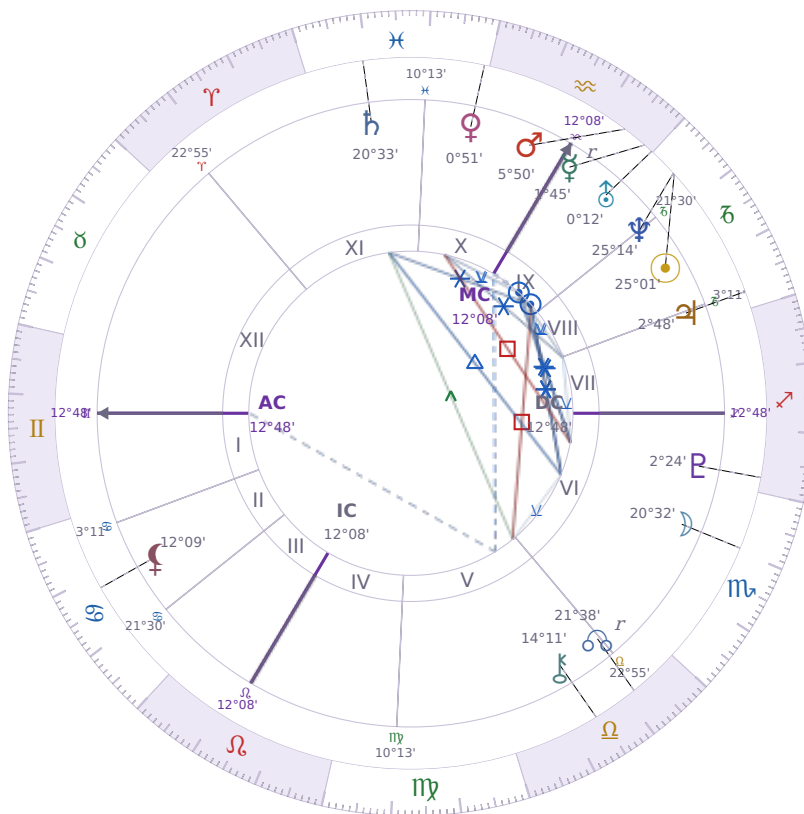

BIRTHDAY YEAR CHART

## Dove Celeste Cameron

American actress and singer (born 1996)

♑ Capricorn January 15, 1996 13:30 Bainbridge Island

**14 January 1544 · 14:33 (22:26 UTC) · Bainbridge Island**

Solar ASC ♏ Scorpio · MC ♍ Virgo

### NATAL PLANETS

♁ Sun	in	♑ Capricorn	25°01'
♁ Moon	in	♏ Scorpio	20°32'
♃ Mercury	in	♊ Aquarius	1°45'
♀ Venus	in	♓ Pisces	0°51'
♂ Mars	in	♊ Aquarius	5°50'
♃ Jupiter	in	♑ Capricorn	2°48'
♄ Saturn	in	♓ Pisces	20°33'

### BIRTHDAY YEAR CHART PLANETS

♁ Sun	in	♑ Capricorn	25°01'
♁ Moon	in	♏ Scorpio	20°32'
♃ Mercury	in	♊ Aquarius	1°45'
♀ Venus	in	♓ Pisces	0°51'
♂ Mars	in	♊ Aquarius	5°50'
♃ Jupiter	in	♑ Capricorn	2°48'
♄ Saturn	in	♓ Pisces	20°33'