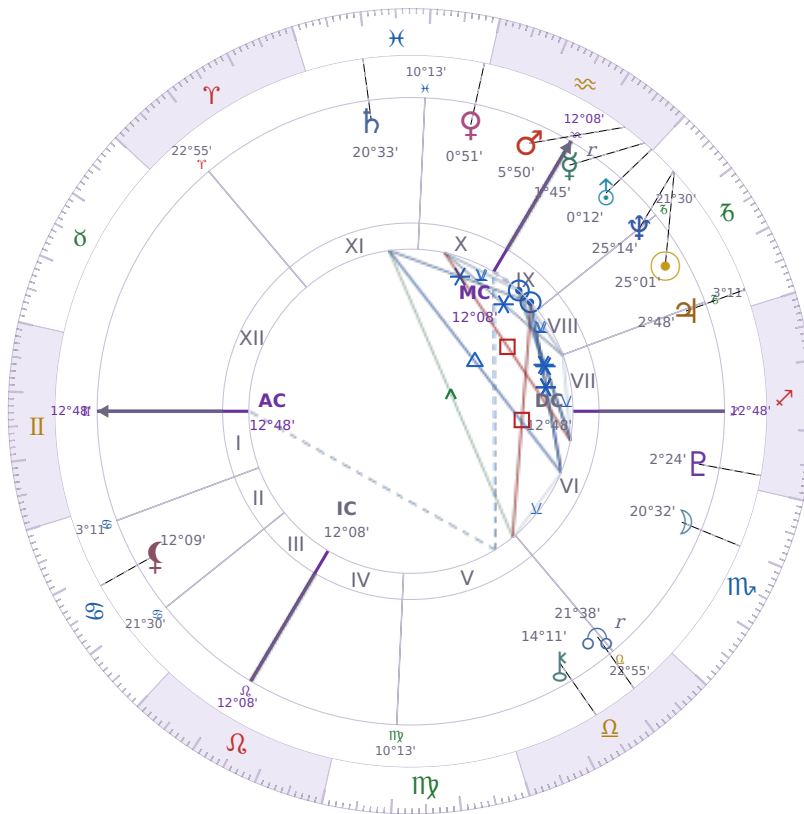

BIRTHDAY YEAR CHART

## Dove Celeste Cameron

American actress and singer (born 1996)

♄ Capricorn January 15, 1996 13:30 Bainbridge Island

**14 January 2044 · 14:00 (22:00 UTC) · Bainbridge Island**

Solar ASC ♏ Scorpio · MC ♍ Virgo

### NATAL PLANETS

♁ Sun	in	♄ Capricorn	25°01'
♁ Moon	in	♏ Scorpio	20°32'
♃ Mercury	in	♊ Aquarius	1°45'
♀ Venus	in	♓ Pisces	0°51'
♂ Mars	in	♊ Aquarius	5°50'
♃ Jupiter	in	♄ Capricorn	2°48'
♄ Saturn	in	♓ Pisces	20°33'

### BIRTHDAY YEAR CHART PLANETS

♁ Sun	in	♄ Capricorn	25°01'
♁ Moon	in	♏ Scorpio	20°32'
♃ Mercury	in	♊ Aquarius	1°45'
♀ Venus	in	♓ Pisces	0°51'
♂ Mars	in	♊ Aquarius	5°50'
♃ Jupiter	in	♄ Capricorn	2°48'
♄ Saturn	in	♓ Pisces	20°33'