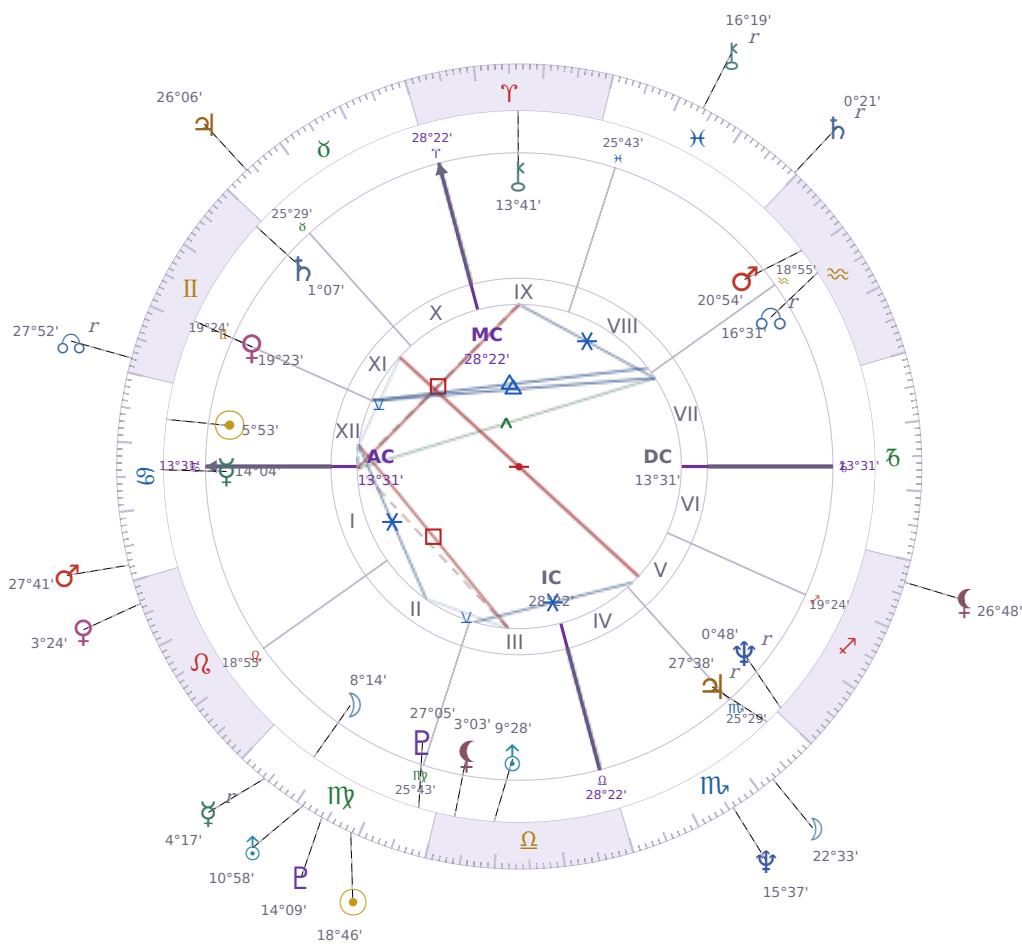

DAILY HOROSCOPE

Elon Reeve Musk

Businessman, entrepreneur, and political figure (born 1971)

♋ Cancer June 28, 1971 07:30 Pretoria

Friday, 11 September 1964

TRANSITS FOR TODAY

☉ Sun	in ♍ Virgo	18°46'04"
☾ Moon	in ♏ Scorpio	22°33'40"
☿ Mercury	in ♍ Virgo Rx	4°17'44"
♀ Venus	in ♌ Leo	3°24'43"
♂ Mars	in ♋ Cancer	27°41'21"
♃ Jupiter	in ♉ Taurus	26°06'39"
♄ Saturn	in ♈ Pisces Rx	0°21'49"

♅ Uranus	in ♍ Virgo	10°58'54"
♆ Neptune	in ♏ Scorpio	15°37'19"
♇ Pluto	in ♍ Virgo	14°09'35"
♁ Chiron	in ♓ Pisces Rx	16°19'56"
♊ NNode	in ♊ Gemini Rx	27°52'44"
♁ Lilith	in ♐ Sagittarius	26°48'12"

## NATAL PLANETS

☉ Sun	in ♋ Cancer	5°53'26"	XII
☾ Moon	in ♍ Virgo	8°14'52"	II
☿ Mercury	in ♋ Cancer	14°04'03"	I
♀ Venus	in ♊ Gemini	19°23'48"	XI
♂ Mars	in ♒ Aquarius	20°54'21"	VIII
♃ Jupiter	in ♏ Scorpio	27°38'52"	V Rx
♄ Saturn	in ♊ Gemini	1°07'22"	XI
♅ Uranus	in ♎ Libra	9°28'55"	III
♆ Neptune	in ♐ Sagittarius	0°48'48"	V Rx
♇ Pluto	in ♍ Virgo	27°05'36"	III
♁ Chiron	in ♈ Aries	13°41'50"	IX
♊ North Node	in ♒ Aquarius	16°31'23"	VII Rx
♁ Lilith	in ♎ Libra	3°03'14"	III

## KEY TRANSIT FACTORS