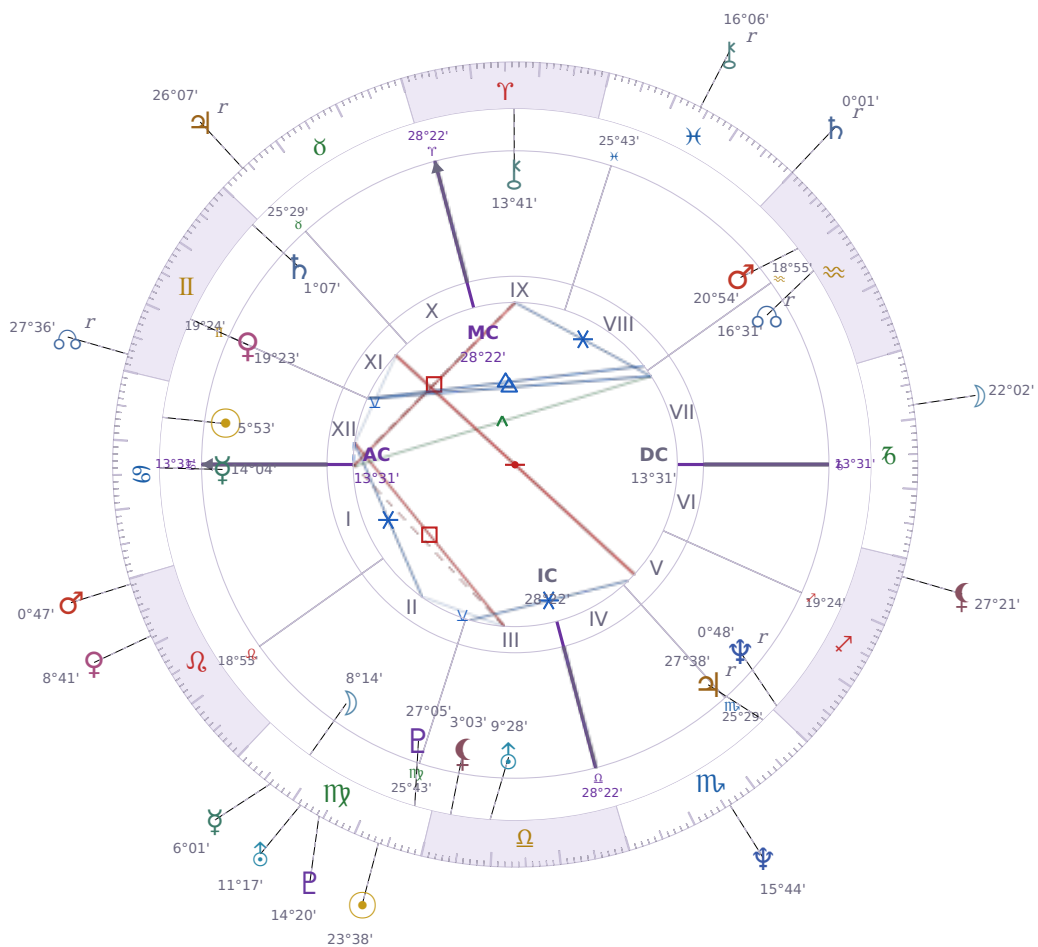

DAILY HOROSCOPE

Elon Reeve Musk

Businessman, entrepreneur, and political figure (born 1971)

♋ Cancer June 28, 1971 07:30 Pretoria

Wednesday, 16 September 1964

TRANSITS FOR TODAY

☉ Sun	in ♍ Virgo	23°38'19"
☾ Moon	in ♑ Capricorn	22°02'42"
☿ Mercury	in ♍ Virgo	6°01'27"
♀ Venus	in ♌ Leo	8°41'32"
♂ Mars	in ♌ Leo	0°47'17"
♃ Jupiter	in ♉ Taurus Rx	26°07'27"
♄ Saturn	in ♓ Pisces Rx	0°01'29"

♅ Uranus	in ♍ Virgo	11°17'33"
♆ Neptune	in ♏ Scorpio	15°44'41"
♇ Pluto	in ♍ Virgo	14°20'08"
♁ Chiron	in ♓ Pisces Rx	16°06'02"
♁ NNode	in ♊ Gemini Rx	27°36'51"
♁ Lilith	in ♐ Sagittarius	27°21'25"

NATAL PLANETS

☉ Sun	in ♋ Cancer	5°53'26"	XII
☾ Moon	in ♍ Virgo	8°14'52"	II
☿ Mercury	in ♋ Cancer	14°04'03"	I
♀ Venus	in ♊ Gemini	19°23'48"	XI
♂ Mars	in ♒ Aquarius	20°54'21"	VIII
♃ Jupiter	in ♏ Scorpio	27°38'52"	V Rx
♄ Saturn	in ♊ Gemini	1°07'22"	XI
♅ Uranus	in ♎ Libra	9°28'55"	III
♆ Neptune	in ♐ Sagittarius	0°48'48"	V Rx
♇ Pluto	in ♍ Virgo	27°05'36"	III
♁ Chiron	in ♈ Aries	13°41'50"	IX
♁ North Node	in ♒ Aquarius	16°31'23"	VII Rx
♁ Lilith	in ♎ Libra	3°03'14"	III