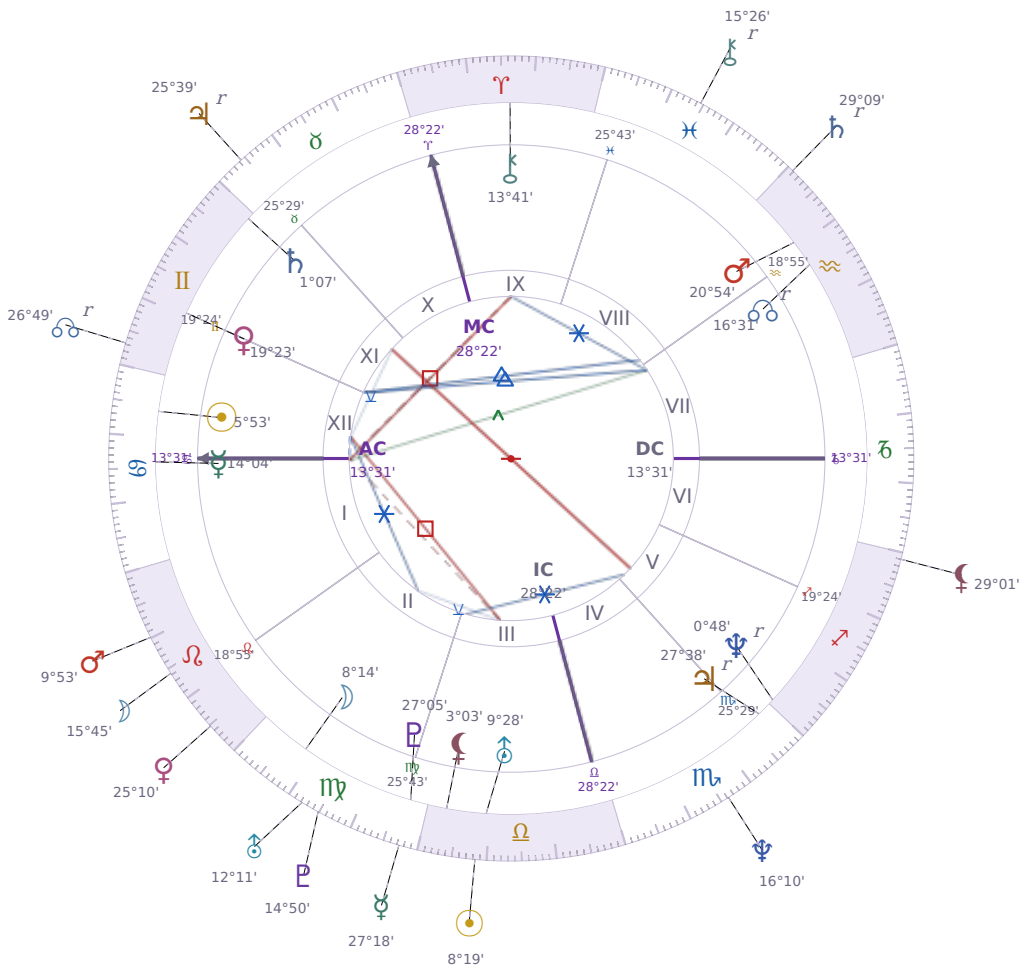

DAILY HOROSCOPE

Elon Reeve Musk

Businessman, entrepreneur, and political figure (born 1971)

♋ Cancer June 28, 1971 07:30 Pretoria

Thursday, 1 October 1964

TRANSITS FOR TODAY

☉ Sun	in ♎ Libra	8°19'47"
☾ Moon	in ♌ Leo	15°45'40"
☿ Mercury	in ♍ Virgo	27°18'51"
♀ Venus	in ♌ Leo	25°10'32"
♂ Mars	in ♌ Leo	9°53'04"
♃ Jupiter	in ♉ Taurus Rx	25°39'50"
♄ Saturn	in ♒ Aquarius Rx	29°09'09"

♅ Uranus	in ♍ Virgo	12°11'41"
♆ Neptune	in ♏ Scorpio	16°10'15"
♇ Pluto	in ♍ Virgo	14°50'52"
♁ Chiron	in ♓ Pisces Rx	15°26'10"
♊ NNode	in ♊ Gemini Rx	26°49'11"
♁ Lilith	in ♐ Sagittarius	29°01'05"

## NATAL PLANETS

☉ Sun	in ♋ Cancer	5°53'26"	XII
☾ Moon	in ♍ Virgo	8°14'52"	II
☿ Mercury	in ♋ Cancer	14°04'03"	I
♀ Venus	in ♊ Gemini	19°23'48"	XI
♂ Mars	in ♒ Aquarius	20°54'21"	VIII
♃ Jupiter	in ♏ Scorpio	27°38'52"	V Rx
♄ Saturn	in ♊ Gemini	1°07'22"	XI
♅ Uranus	in ♎ Libra	9°28'55"	III
♆ Neptune	in ♐ Sagittarius	0°48'48"	V Rx
♇ Pluto	in ♍ Virgo	27°05'36"	III
♁ Chiron	in ♈ Aries	13°41'50"	IX
♊ North Node	in ♒ Aquarius	16°31'23"	VII Rx
♁ Lilith	in ♎ Libra	3°03'14"	III

## KEY TRANSIT FACTORS