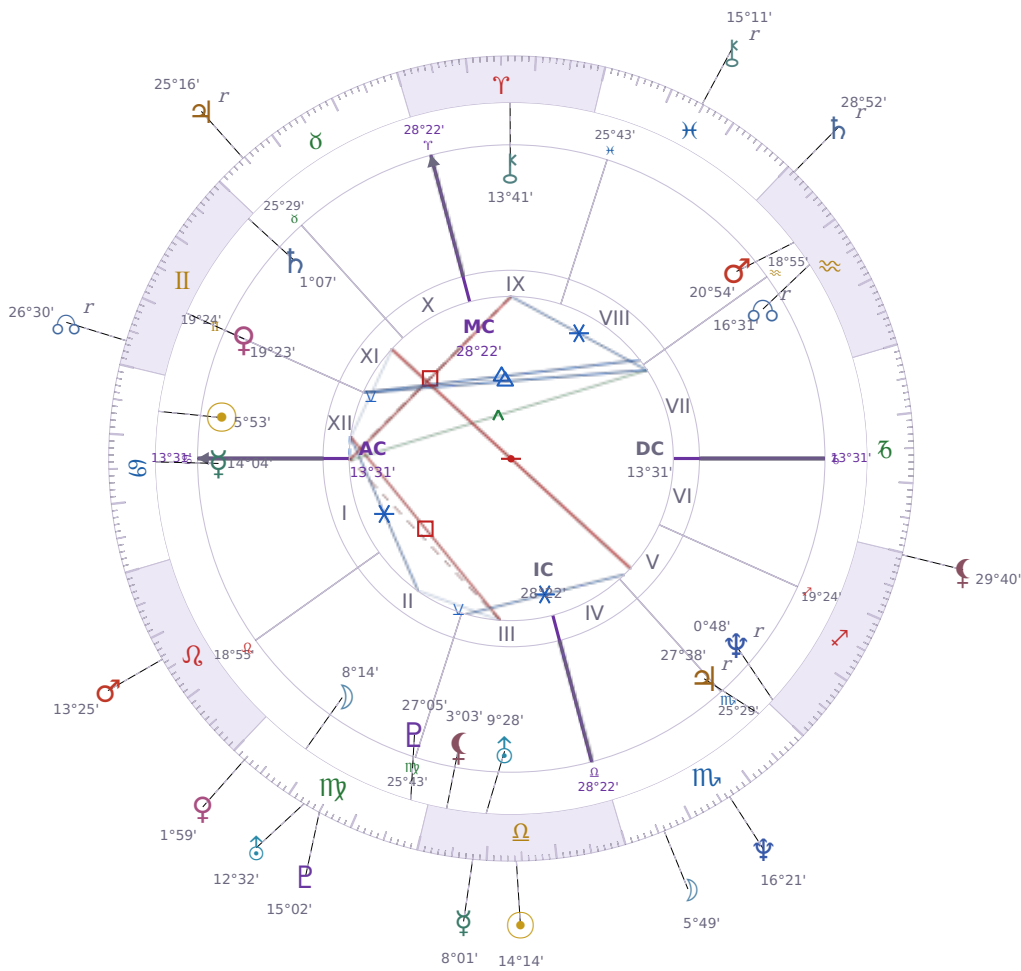

DAILY HOROSCOPE

Elon Reeve Musk

Businessman, entrepreneur, and political figure (born 1971)

♋ Cancer June 28, 1971 07:30 Pretoria

Wednesday, 7 October 1964

TRANSITS FOR TODAY

☉ Sun	in ♎ Libra	14°14'40"
☾ Moon	in ♏ Scorpio	5°49'51"
☿ Mercury	in ♎ Libra	8°01'20"
♀ Venus	in ♍ Virgo	1°59'27"
♂ Mars	in ♌ Leo	13°25'54"
♃ Jupiter	in ♉ Taurus Rx	25°16'31"
♄ Saturn	in ♒ Aquarius Rx	28°52'48"

♅ Uranus	in ♍ Virgo	12°32'11"
♆ Neptune	in ♏ Scorpio	16°21'45"
♇ Pluto	in ♍ Virgo	15°02'33"
♁ Chiron	in ♓ Pisces Rx	15°11'36"
♊ NNode	in ♊ Gemini Rx	26°30'06"
♁ Lilith	in ♐ Sagittarius	29°40'56"

## NATAL PLANETS

☉ Sun	in ♋ Cancer	5°53'26"	XII
☾ Moon	in ♍ Virgo	8°14'52"	II
☿ Mercury	in ♋ Cancer	14°04'03"	I
♀ Venus	in ♊ Gemini	19°23'48"	XI
♂ Mars	in ♒ Aquarius	20°54'21"	VIII
♃ Jupiter	in ♏ Scorpio	27°38'52"	V Rx
♄ Saturn	in ♊ Gemini	1°07'22"	XI
♅ Uranus	in ♎ Libra	9°28'55"	III
♆ Neptune	in ♐ Sagittarius	0°48'48"	V Rx
♇ Pluto	in ♍ Virgo	27°05'36"	III
♁ Chiron	in ♈ Aries	13°41'50"	IX
♊ North Node	in ♒ Aquarius	16°31'23"	VII Rx
♁ Lilith	in ♎ Libra	3°03'14"	III

## KEY TRANSIT FACTORS