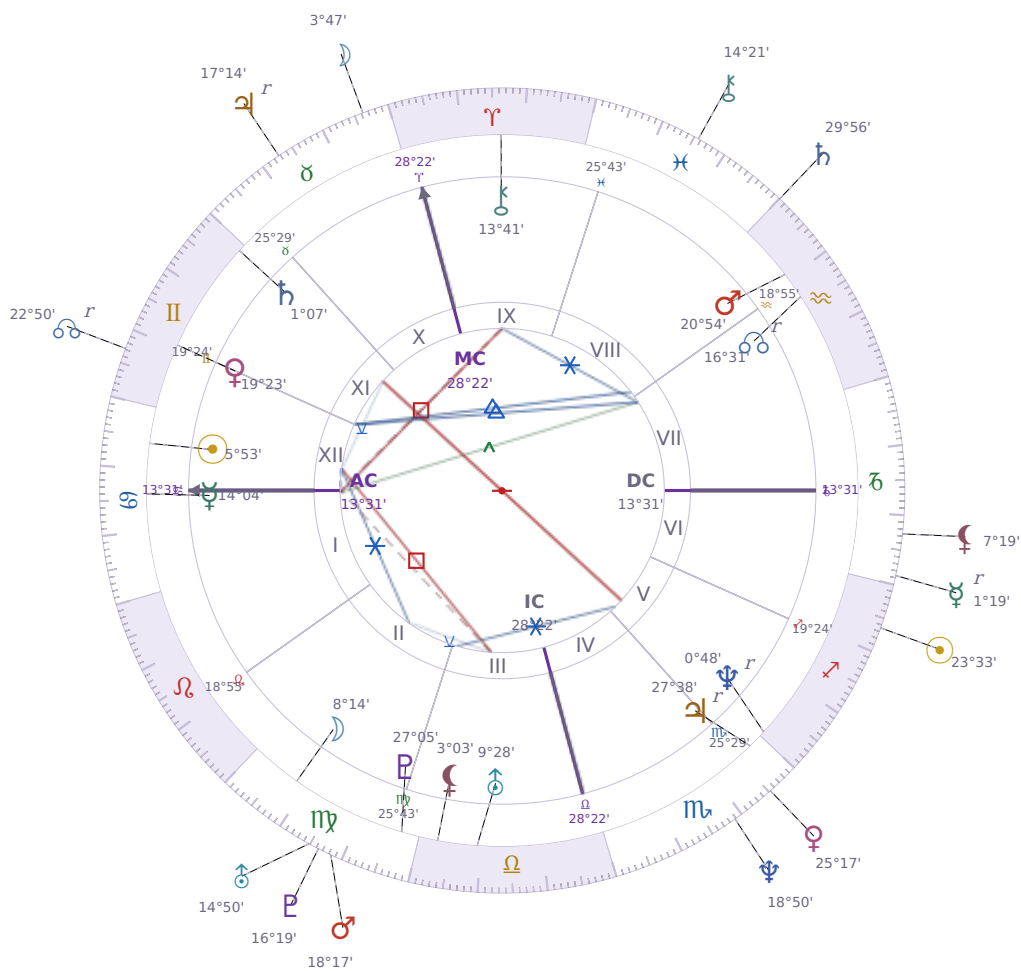

DAILY HOROSCOPE

Elon Reeve Musk

Businessman, entrepreneur, and political figure (born 1971)

♋ Cancer June 28, 1971 07:30 Pretoria

Tuesday, 15 December 1964

TRANSITS FOR TODAY

☉ Sun	in ♏ Sagittarius	23°33'42"
☾ Moon	in ♉ Taurus	3°47'04"
☿ Mercury	in ♑ Capricorn Rx	1°19'11"
♀ Venus	in ♏ Scorpio	25°17'01"
♂ Mars	in ♍ Virgo	18°17'30"
♃ Jupiter	in ♉ Taurus Rx	17°14'34"
♄ Saturn	in ♒ Aquarius	29°56'51"

♅ Uranus	in ♍ Virgo	14°50'14"
♆ Neptune	in ♏ Scorpio	18°50'04"
♇ Pluto	in ♍ Virgo	16°19'42"
♁ Chiron	in ♓ Pisces	14°21'43"
♊ NNode	in ♊ Gemini Rx	22°50'53"
♁ Lilith	in ♑ Capricorn	7°19'33"

## NATAL PLANETS

☉ Sun	in ♋ Cancer	5°53'26"	XII
☾ Moon	in ♍ Virgo	8°14'52"	II
☿ Mercury	in ♋ Cancer	14°04'03"	I
♀ Venus	in ♊ Gemini	19°23'48"	XI
♂ Mars	in ♒ Aquarius	20°54'21"	VIII
♃ Jupiter	in ♏ Scorpio	27°38'52"	V Rx
♄ Saturn	in ♊ Gemini	1°07'22"	XI
♅ Uranus	in ♎ Libra	9°28'55"	III
♆ Neptune	in ♐ Sagittarius	0°48'48"	V Rx
♇ Pluto	in ♍ Virgo	27°05'36"	III
♁ Chiron	in ♈ Aries	13°41'50"	IX
♊ North Node	in ♒ Aquarius	16°31'23"	VII Rx
♁ Lilith	in ♎ Libra	3°03'14"	III

## KEY TRANSIT FACTORS