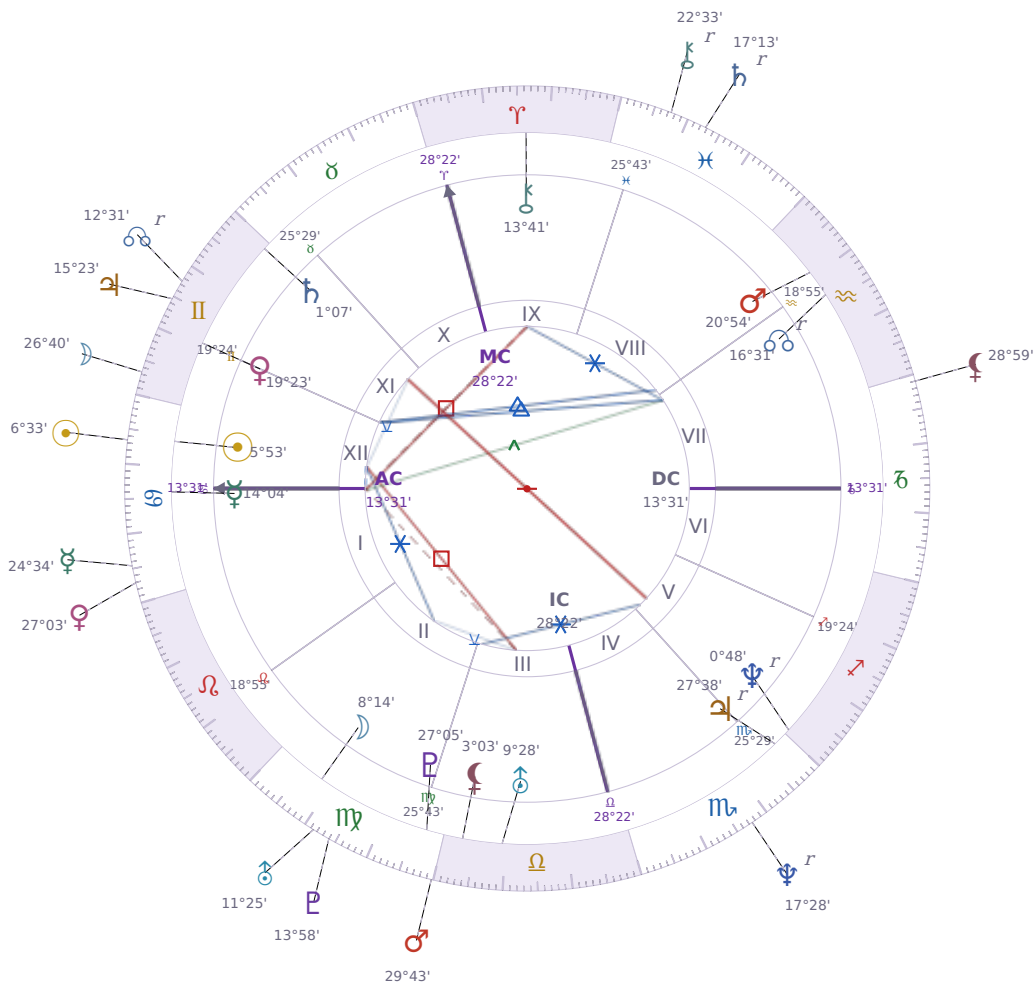

DAILY HOROSCOPE

Elon Reeve Musk

Businessman, entrepreneur, and political figure (born 1971)

♋ Cancer June 28, 1971 07:30 Pretoria

Monday, 28 June 1965

TRANSITS FOR TODAY

☉ Sun	in ♋ Cancer	6°33'43"
☾ Moon	in ♊ Gemini	26°40'30"
☿ Mercury	in ♋ Cancer	24°34'53"
♀ Venus	in ♋ Cancer	27°03'16"
♂ Mars	in ♍ Virgo	29°43'34"
♃ Jupiter	in ♊ Gemini	15°23'17"
♄ Saturn	in ♋ Pisces Rx	17°13'15"

♅ Uranus	in ♍ Virgo	11°25'20"
♆ Neptune	in ♏ Scorpio Rx	17°28'58"
♇ Pluto	in ♍ Virgo	13°58'51"
♁ Chiron	in ♓ Pisces Rx	22°33'28"
♊ NNode	in ♊ Gemini Rx	12°31'21"
♁ Lilith	in ♑ Capricorn	28°59'27"

NATAL PLANETS

☉ Sun	in ♋ Cancer	5°53'26"	XII
☾ Moon	in ♍ Virgo	8°14'52"	II
☿ Mercury	in ♋ Cancer	14°04'03"	I
♀ Venus	in ♊ Gemini	19°23'48"	XI
♂ Mars	in ♒ Aquarius	20°54'21"	VIII
♃ Jupiter	in ♏ Scorpio	27°38'52"	V Rx
♄ Saturn	in ♊ Gemini	1°07'22"	XI
♅ Uranus	in ♎ Libra	9°28'55"	III
♆ Neptune	in ♐ Sagittarius	0°48'48"	V Rx
♇ Pluto	in ♍ Virgo	27°05'36"	III
♁ Chiron	in ♈ Aries	13°41'50"	IX
♊ North Node	in ♒ Aquarius	16°31'23"	VII Rx
♁ Lilith	in ♎ Libra	3°03'14"	III