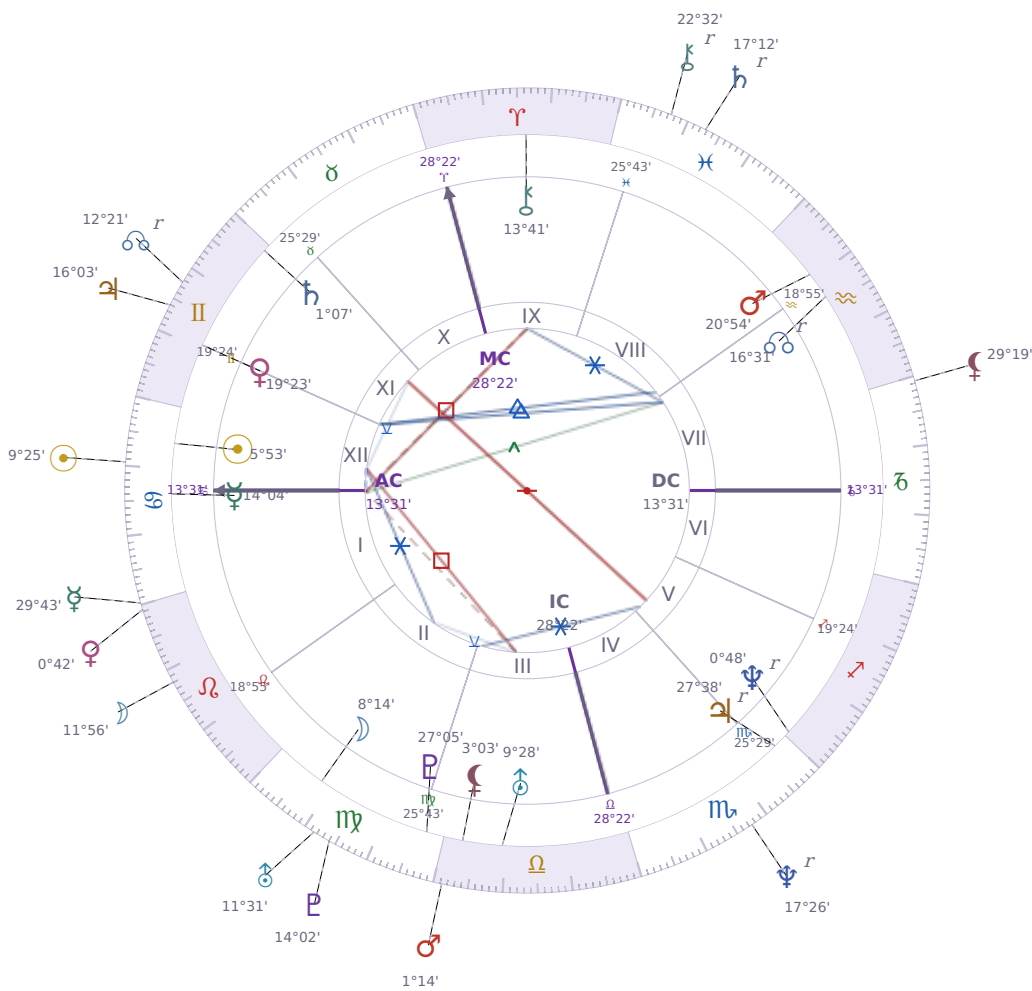

DAILY HOROSCOPE

Elon Reeve Musk

Businessman, entrepreneur, and political figure (born 1971)

♋ Cancer June 28, 1971 07:30 Pretoria

Thursday, 1 July 1965

TRANSITS FOR TODAY

☉ Sun	in ♋ Cancer	9°25'25"
☾ Moon	in ♌ Leo	11°56'49"
☿ Mercury	in ♋ Cancer	29°43'46"
♀ Venus	in ♌ Leo	0°42'42"
♂ Mars	in ♎ Libra	1°14'01"
♃ Jupiter	in ♊ Gemini	16°03'34"
♄ Saturn	in ♓ Pisces Rx	17°12'43"

♅ Uranus	in ♍ Virgo	11°31'45"
♆ Neptune	in ♏ Scorpio Rx	17°26'18"
♇ Pluto	in ♍ Virgo	14°02'05"
♁ Chiron	in ♓ Pisces Rx	22°32'45"
♊ NNode	in ♊ Gemini Rx	12°21'50"
♁ Lilith	in ♑ Capricorn	29°19'31"

NATAL PLANETS