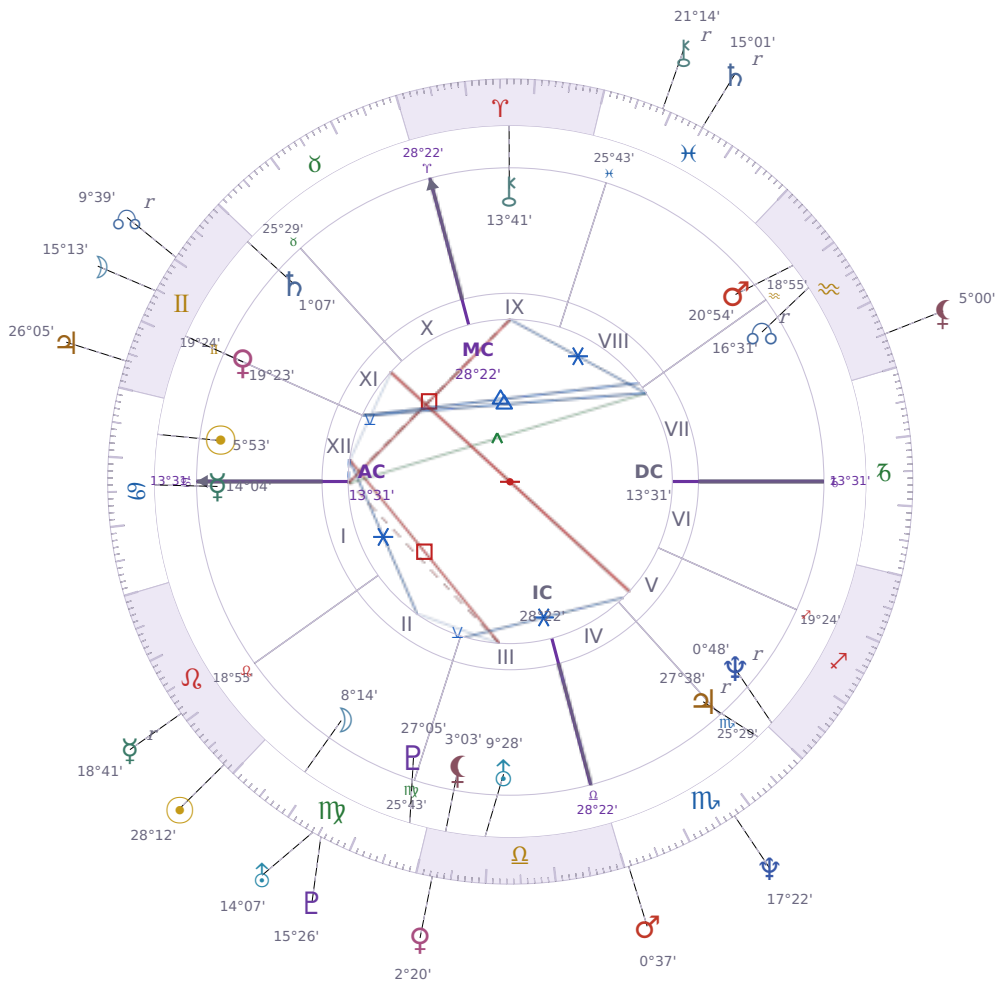

DAILY HOROSCOPE

Elon Reeve Musk

Businessman, entrepreneur, and political figure (born 1971)

♋ Cancer June 28, 1971 07:30 Pretoria

Saturday, 21 August 1965

TRANSITS FOR TODAY

☉ Sun	in ♌ Leo	28°12'16"
☾ Moon	in ♊ Gemini	15°13'49"
☿ Mercury	in ♌ Leo Rx	18°41'43"
♀ Venus	in ♎ Libra	2°20'10"
♂ Mars	in ♏ Scorpio	0°37'30"
♃ Jupiter	in ♊ Gemini	26°05'42"
♄ Saturn	in ♋ Pisces Rx	15°01'49"

♅ Uranus	in ♍ Virgo	14°07'59"
♆ Neptune	in ♏ Scorpio	17°22'17"
♇ Pluto	in ♍ Virgo	15°26'59"
♁ Chiron	in ♓ Pisces Rx	21°14'41"
♊ NNode	in ♊ Gemini Rx	9°39'48"
♁ Lilith	in ♒ Aquarius	5°00'51"

NATAL PLANETS

☉ Sun	in ♋ Cancer	5°53'26"	XII
☾ Moon	in ♍ Virgo	8°14'52"	II
☿ Mercury	in ♋ Cancer	14°04'03"	I
♀ Venus	in ♊ Gemini	19°23'48"	XI
♂ Mars	in ♒ Aquarius	20°54'21"	VIII
♃ Jupiter	in ♏ Scorpio	27°38'52"	V Rx
♄ Saturn	in ♊ Gemini	1°07'22"	XI
♅ Uranus	in ♎ Libra	9°28'55"	III
♆ Neptune	in ♐ Sagittarius	0°48'48"	V Rx
♇ Pluto	in ♍ Virgo	27°05'36"	III
♁ Chiron	in ♈ Aries	13°41'50"	IX
♊ North Node	in ♒ Aquarius	16°31'23"	VII Rx
♁ Lilith	in ♎ Libra	3°03'14"	III