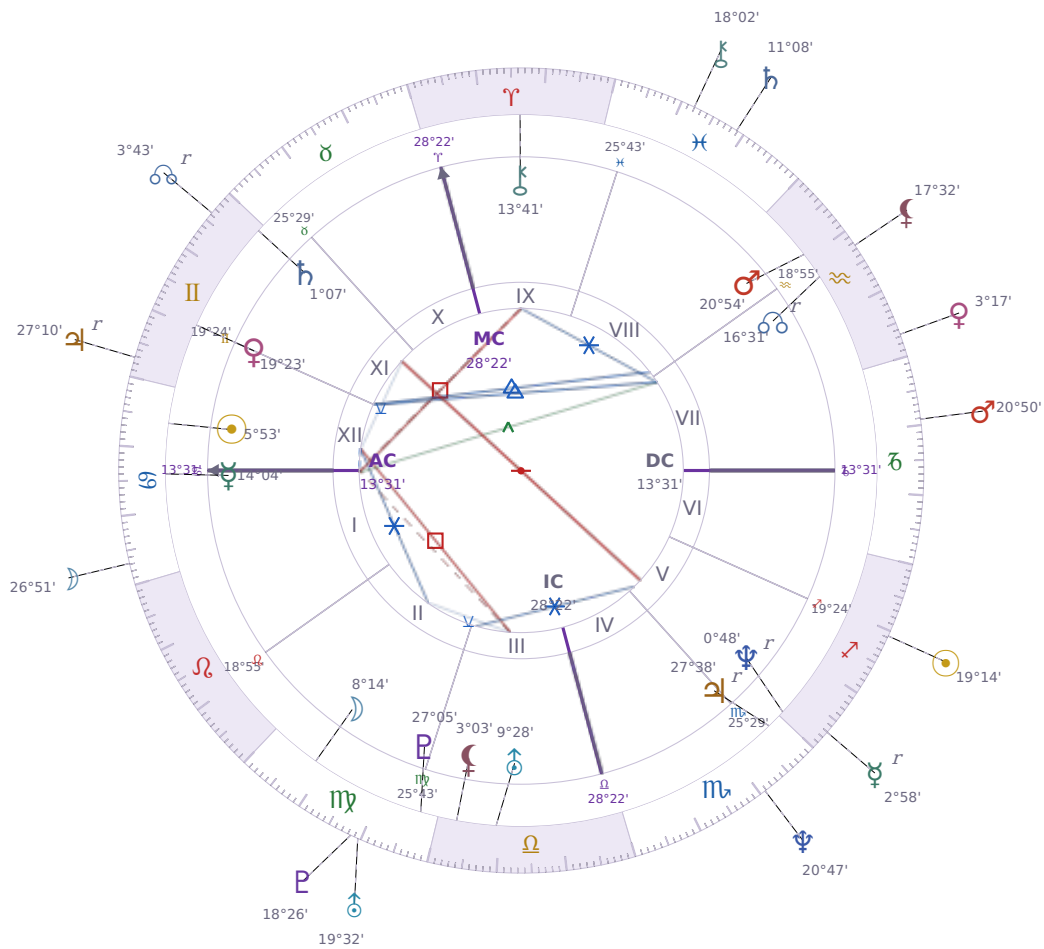

DAILY HOROSCOPE

Elon Reeve Musk

Businessman, entrepreneur, and political figure (born 1971)

♋ Cancer June 28, 1971 07:30 Pretoria

Saturday, 11 December 1965

TRANSITS FOR TODAY

☉ Sun	in ♏ Sagittarius	19°14'33"
☾ Moon	in ♋ Cancer	26°51'43"
☿ Mercury	in ♏ Sagittarius Rx	2°58'00"
♀ Venus	in ♒ Aquarius	3°17'50"
♂ Mars	in ♐ Capricorn	20°50'48"
♃ Jupiter	in ♊ Gemini Rx	27°10'24"
♄ Saturn	in ♓ Pisces	11°08'30"

♅ Uranus	in ♍ Virgo	19°32'40"
♆ Neptune	in ♏ Scorpio	20°47'39"
♇ Pluto	in ♍ Virgo	18°26'42"
♁ Chiron	in ♓ Pisces	18°02'19"
♊ NNode	in ♊ Gemini Rx	3°43'56"
♁ Lilith	in ♒ Aquarius	17°32'15"

NATAL PLANETS