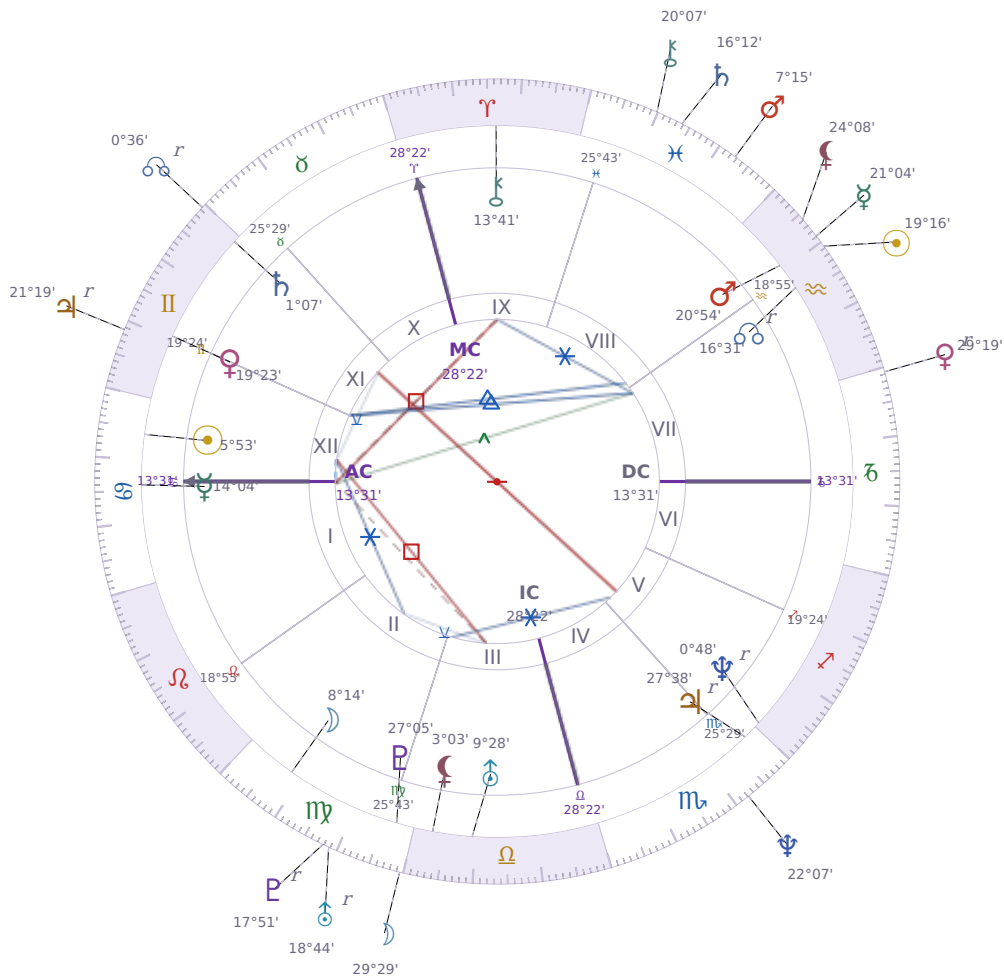

DAILY HOROSCOPE

Elon Reeve Musk

Businessman, entrepreneur, and political figure (born 1971)

♋ Cancer June 28, 1971 07:30 Pretoria

Tuesday, 8 February 1966

TRANSITS FOR TODAY

☉ Sun	in ♒ Aquarius	19°16'41"
☾ Moon	in ♍ Virgo	29°29'08"
☿ Mercury	in ♒ Aquarius	21°04'47"
♀ Venus	in ♑ Capricorn Rx	29°19'56"
♂ Mars	in ♓ Pisces	7°15'49"
♃ Jupiter	in ♊ Gemini Rx	21°19'36"
♄ Saturn	in ♓ Pisces	16°12'45"

♅ Uranus	in ♍ Virgo Rx	18°44'52"
♆ Neptune	in ♏ Scorpio	22°07'28"
♇ Pluto	in ♍ Virgo Rx	17°51'46"
♁ Chiron	in ♓ Pisces	20°07'47"
♊ NNode	in ♊ Gemini Rx	0°36'31"
♁ Lilith	in ♒ Aquarius	24°08'49"

NATAL PLANETS

☉ Sun	in ♋ Cancer	5°53'26"	XII
☾ Moon	in ♍ Virgo	8°14'52"	II
☿ Mercury	in ♋ Cancer	14°04'03"	I
♀ Venus	in ♊ Gemini	19°23'48"	XI
♂ Mars	in ♒ Aquarius	20°54'21"	VIII
♃ Jupiter	in ♏ Scorpio	27°38'52"	V Rx
♄ Saturn	in ♊ Gemini	1°07'22"	XI
♅ Uranus	in ♎ Libra	9°28'55"	III
♆ Neptune	in ♐ Sagittarius	0°48'48"	V Rx
♇ Pluto	in ♍ Virgo	27°05'36"	III
♁ Chiron	in ♈ Aries	13°41'50"	IX
♊ North Node	in ♒ Aquarius	16°31'23"	VII Rx
♁ Lilith	in ♎ Libra	3°03'14"	III