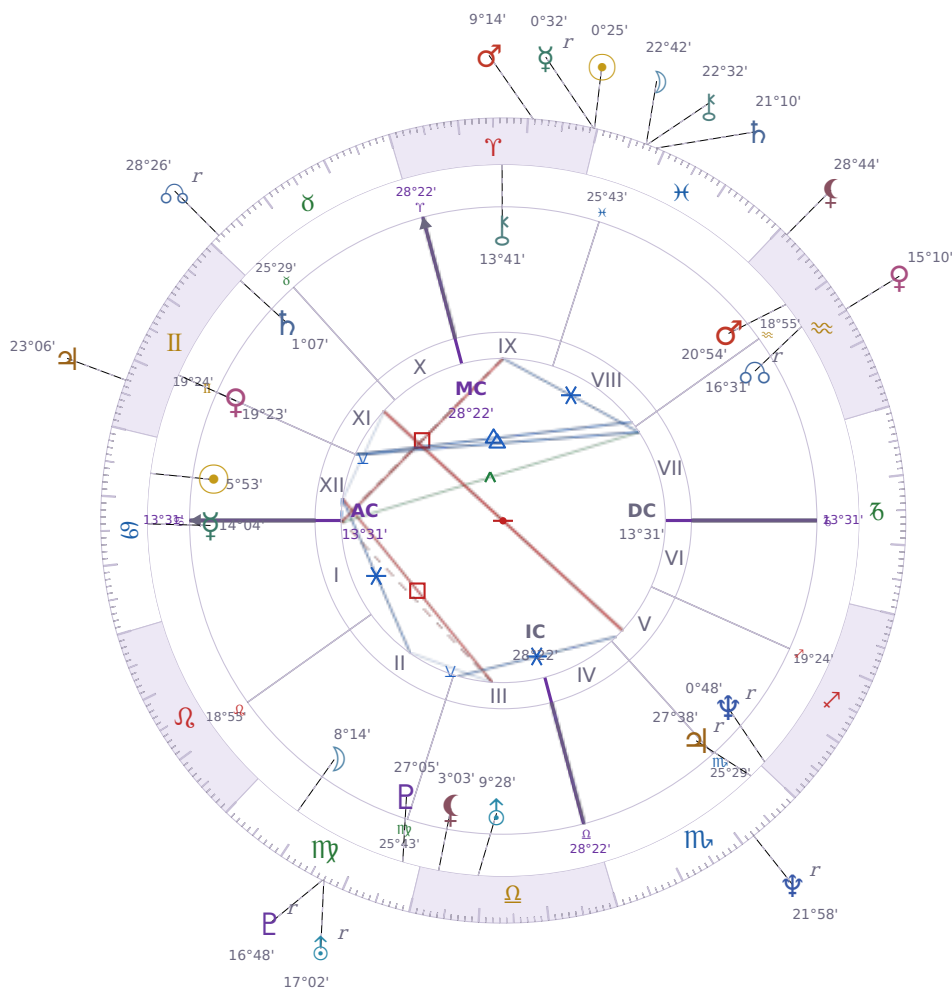

DAILY HOROSCOPE

Elon Reeve Musk

Businessman, entrepreneur, and political figure (born 1971)

♋ Cancer June 28, 1971 07:30 Pretoria

Monday, 21 March 1966

TRANSITS FOR TODAY

☉ Sun	in ♈ Aries	0°25'08"
☾ Moon	in ♓ Pisces	22°42'15"
☿ Mercury	in ♈ Aries Rx	0°32'50"
♀ Venus	in ♒ Aquarius	15°10'47"
♂ Mars	in ♈ Aries	9°14'30"
♃ Jupiter	in ♊ Gemini	23°06'53"
♄ Saturn	in ♓ Pisces	21°10'30"

♅ Uranus	in	♍ Virgo Rx	17°02'06"
♆ Neptune	in	♏ Scorpio Rx	21°58'58"
♇ Pluto	in	♍ Virgo Rx	16°48'51"
♁ Chiron	in	♓ Pisces	22°32'50"
♁ NNode	in	♉ Taurus Rx	28°26'14"
♁ Lilith	in	♒ Aquarius	28°44'29"

NATAL PLANETS

☉ Sun	in	♋ Cancer	5°53'26"	XII
☾ Moon	in	♍ Virgo	8°14'52"	II
☿ Mercury	in	♋ Cancer	14°04'03"	I
♀ Venus	in	♊ Gemini	19°23'48"	XI
♂ Mars	in	♒ Aquarius	20°54'21"	VIII
♃ Jupiter	in	♏ Scorpio	27°38'52"	V Rx
♄ Saturn	in	♊ Gemini	1°07'22"	XI
♅ Uranus	in	♎ Libra	9°28'55"	III
♆ Neptune	in	♐ Sagittarius	0°48'48"	V Rx
♇ Pluto	in	♍ Virgo	27°05'36"	III
♁ Chiron	in	♈ Aries	13°41'50"	IX
♁ North Node	in	♒ Aquarius	16°31'23"	VII Rx
♁ Lilith	in	♎ Libra	3°03'14"	III

KEY TRANSIT FACTORS

♂ Mars ☌ Opposition ♁ natal Uranus

Right now you're more **irritable and impulsive than usual**, and you're picking fights with people who usually don't bother you. Your need to break free from routine is so strong that you're making reckless decisions without thinking about the consequences. Over the coming weeks, you'll need to put real effort into slowing down before you act, or you'll damage relationships and create practical problems you'll regret.