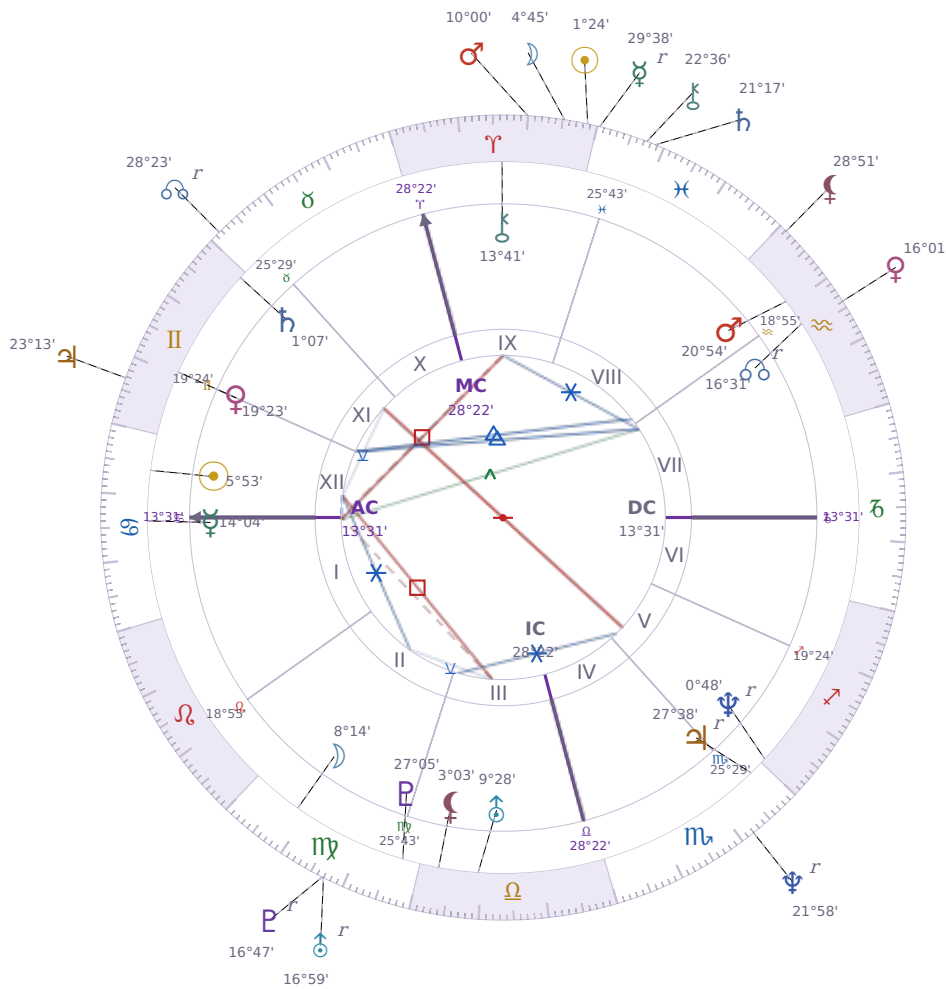

DAILY HOROSCOPE

Elon Reeve Musk

Businessman, entrepreneur, and political figure (born 1971)

♋ Cancer June 28, 1971 07:30 Pretoria

Tuesday, 22 March 1966

TRANSITS FOR TODAY

☉ Sun	in ♈ Aries	1°24'42"
☾ Moon	in ♈ Aries	4°45'17"
☿ Mercury	in ♓ Pisces Rx	29°38'38"
♀ Venus	in ♒ Aquarius	16°01'24"
♂ Mars	in ♈ Aries	10°00'37"
♃ Jupiter	in ♊ Gemini	23°13'14"
♄ Saturn	in ♓ Pisces	21°17'50"

♅ Uranus	in ♍ Virgo Rx	16°59'34"
♆ Neptune	in ♏ Scorpio Rx	21°58'06"
♇ Pluto	in ♍ Virgo Rx	16°47'19"
♁ Chiron	in ♓ Pisces	22°36'27"
♁ NNode	in ♉ Taurus Rx	28°23'04"
♁ Lilith	in ♒ Aquarius	28°51'12"

NATAL PLANETS