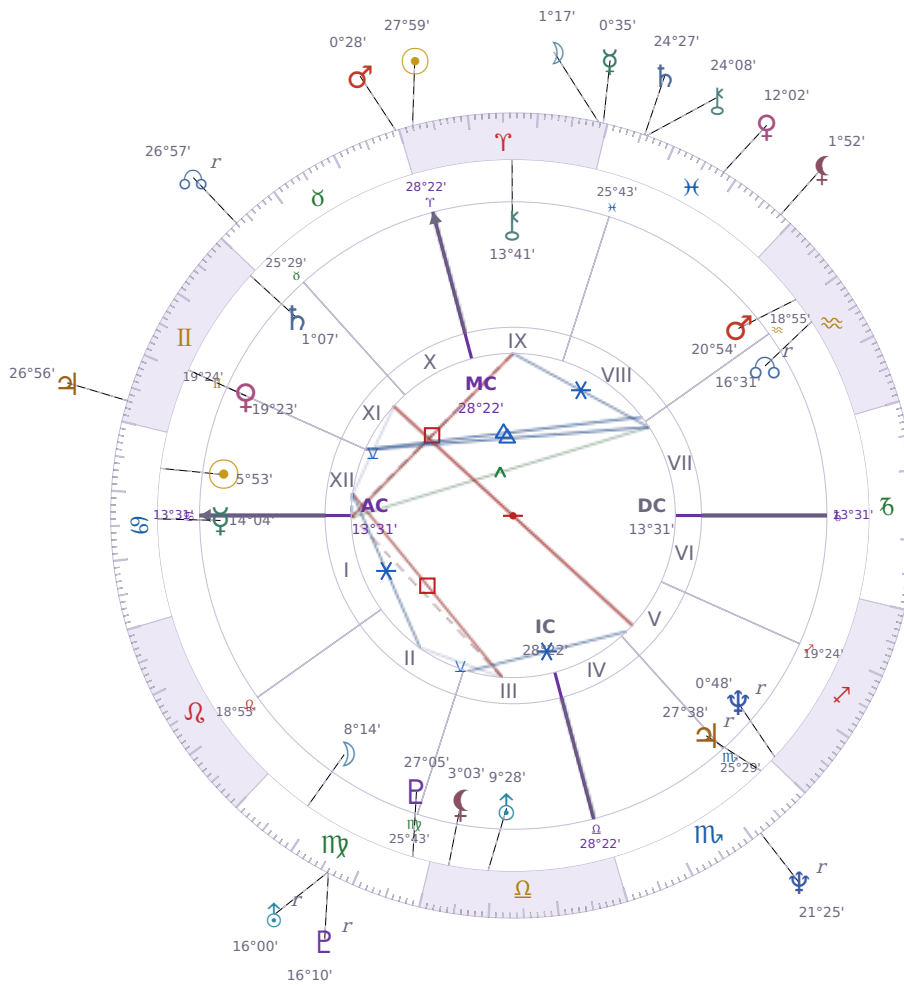

DAILY HOROSCOPE

Elon Reeve Musk

Businessman, entrepreneur, and political figure (born 1971)

♋ Cancer June 28, 1971 07:30 Pretoria

Monday, 18 April 1966

TRANSITS FOR TODAY

☉ Sun	in ♈ Aries	27°59'51"
☾ Moon	in ♈ Aries	1°17'04"
☿ Mercury	in ♈ Aries	0°35'10"
♀ Venus	in ♋ Pisces	12°02'06"
♂ Mars	in ♉ Taurus	0°28'50"
♃ Jupiter	in ♊ Gemini	26°56'41"
♄ Saturn	in ♋ Pisces	24°27'25"