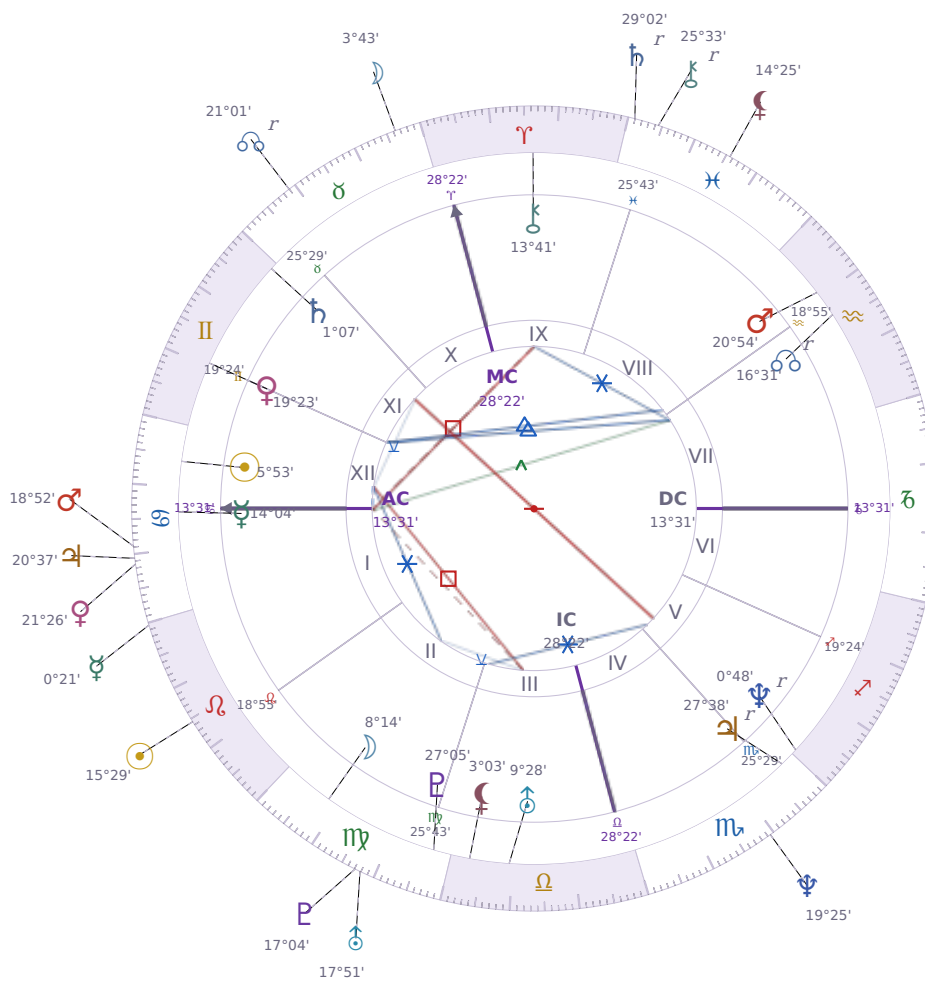

DAILY HOROSCOPE

Elon Reeve Musk

Businessman, entrepreneur, and political figure (born 1971)

♋ Cancer June 28, 1971 07:30 Pretoria

Monday, 8 August 1966

TRANSITS FOR TODAY

☉ Sun	in ♌ Leo	15°29'12"
☾ Moon	in ♉ Taurus	3°43'25"
☿ Mercury	in ♌ Leo	0°21'03"
♀ Venus	in ♋ Cancer	21°26'55"
♂ Mars	in ♋ Cancer	18°52'26"
♃ Jupiter	in ♋ Cancer	20°37'09"
♄ Saturn	in ♋ Pisces Rx	29°02'53"

♅ Uranus	in ♍ Virgo	17°51'36"
♆ Neptune	in ♏ Scorpio	19°25'12"
♇ Pluto	in ♍ Virgo	17°04'58"
♁ Chiron	in ♓ Pisces Rx	25°33'14"
♁ NNode	in ♉ Taurus Rx	21°01'28"
♁ Lilith	in ♓ Pisces	14°25'17"

NATAL PLANETS

☉ Sun	in ♋ Cancer	5°53'26"	XII
☾ Moon	in ♍ Virgo	8°14'52"	II
☿ Mercury	in ♋ Cancer	14°04'03"	I
♀ Venus	in ♊ Gemini	19°23'48"	XI
♂ Mars	in ♒ Aquarius	20°54'21"	VIII
♃ Jupiter	in ♏ Scorpio	27°38'52"	V Rx
♄ Saturn	in ♊ Gemini	1°07'22"	XI
♅ Uranus	in ♎ Libra	9°28'55"	III
♆ Neptune	in ♐ Sagittarius	0°48'48"	V Rx
♇ Pluto	in ♍ Virgo	27°05'36"	III
♁ Chiron	in ♈ Aries	13°41'50"	IX
♁ North Node	in ♒ Aquarius	16°31'23"	VII Rx
♁ Lilith	in ♎ Libra	3°03'14"	III