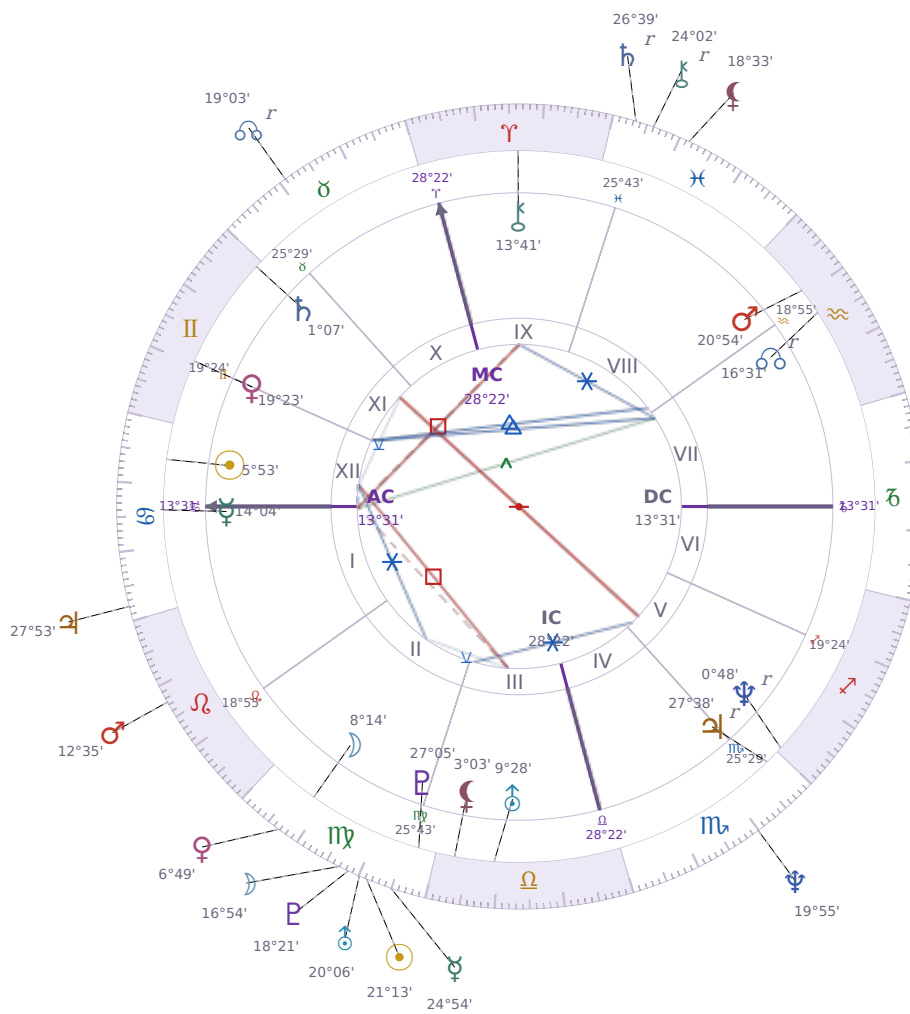

DAILY HOROSCOPE

Elon Reeve Musk

Businessman, entrepreneur, and political figure (born 1971)

♋ Cancer June 28, 1971 07:30 Pretoria

Wednesday, 14 September 1966

TRANSITS FOR TODAY

| | | |
|-----------|----------------|-----------|
| ☉ Sun | in ♍ Virgo | 21°13'14" |
| ☾ Moon | in ♍ Virgo | 16°54'27" |
| ☿ Mercury | in ♍ Virgo | 24°54'11" |
| ♀ Venus | in ♍ Virgo | 6°49'07" |
| ♂ Mars | in ♌ Leo | 12°35'21" |
| ♃ Jupiter | in ♋ Cancer | 27°53'08" |
| ♄ Saturn | in ♈ Pisces Rx | 26°39'51" |

| | | |
|-----------|----------------|-----------|
| ♅ Uranus | in ♍ Virgo | 20°06'04" |
| ♆ Neptune | in ♏ Scorpio | 19°55'22" |
| ♇ Pluto | in ♍ Virgo | 18°21'53" |
| ♁ Chiron | in ♋ Pisces Rx | 24°02'39" |
| ♁ NNode | in ♉ Taurus Rx | 19°03'54" |
| ♁ Lilith | in ♋ Pisces | 18°33'29" |

NATAL PLANETS

| | | | |
|--------------|------------------|-----------|--------|
| ☉ Sun | in ♋ Cancer | 5°53'26" | XII |
| ☾ Moon | in ♍ Virgo | 8°14'52" | II |
| ☿ Mercury | in ♋ Cancer | 14°04'03" | I |
| ♀ Venus | in ♊ Gemini | 19°23'48" | XI |
| ♂ Mars | in ♒ Aquarius | 20°54'21" | VIII |
| ♃ Jupiter | in ♏ Scorpio | 27°38'52" | V Rx |
| ♄ Saturn | in ♊ Gemini | 1°07'22" | XI |
| ♅ Uranus | in ♎ Libra | 9°28'55" | III |
| ♆ Neptune | in ♐ Sagittarius | 0°48'48" | V Rx |
| ♇ Pluto | in ♍ Virgo | 27°05'36" | III |
| ♁ Chiron | in ♈ Aries | 13°41'50" | IX |
| ♁ North Node | in ♒ Aquarius | 16°31'23" | VII Rx |
| ♁ Lilith | in ♎ Libra | 3°03'14" | III |