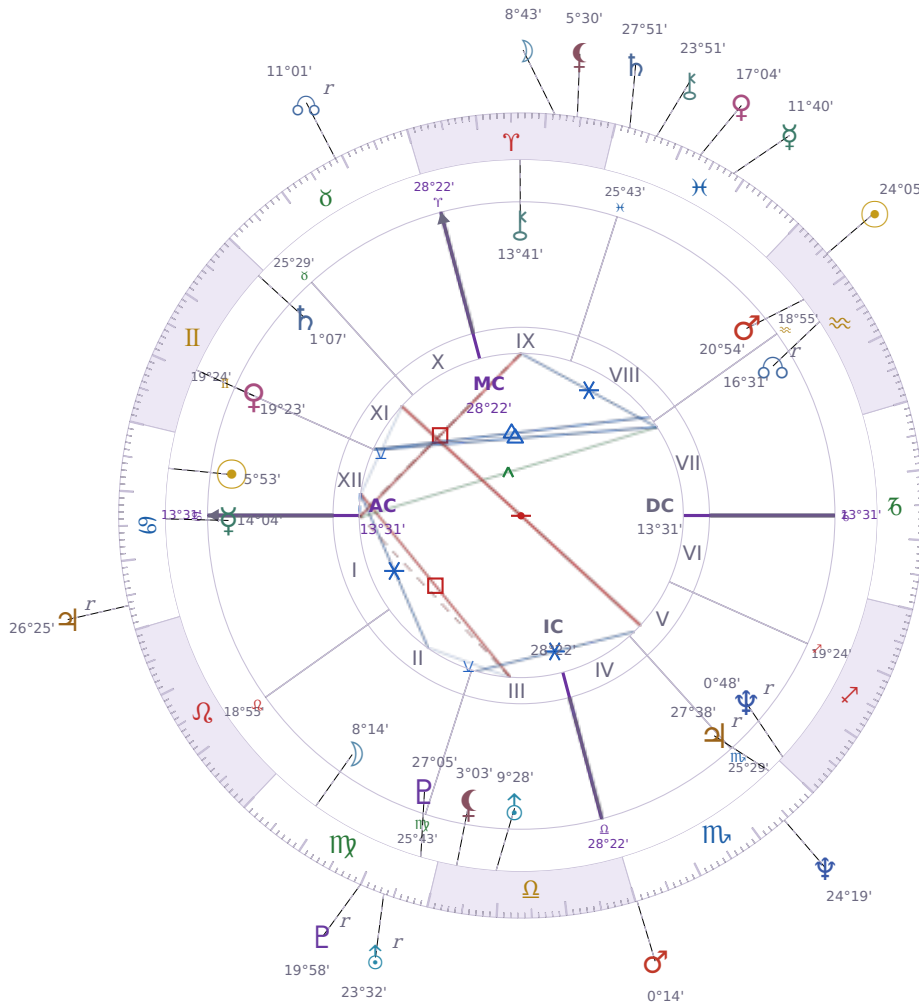

DAILY HOROSCOPE

Elon Reeve Musk

Businessman, entrepreneur, and political figure (born 1971)

♋ Cancer June 28, 1971 07:30 Pretoria

Monday, 13 February 1967

TRANSITS FOR TODAY

☉ Sun	in ♒ Aquarius	24°05'37"
☾ Moon	in ♈ Aries	8°43'43"
☿ Mercury	in ♓ Pisces	11°40'42"
♀ Venus	in ♓ Pisces	17°04'22"
♂ Mars	in ♏ Scorpio	0°14'18"
♃ Jupiter	in ♋ Cancer Rx	26°25'57"
♄ Saturn	in ♓ Pisces	27°51'36"

♅ Uranus	in ♍ Virgo Rx	23°32'27"
♆ Neptune	in ♏ Scorpio	24°19'02"
♇ Pluto	in ♍ Virgo Rx	19°58'41"
♁ Chiron	in ♓ Pisces	23°51'30"
♁ NNode	in ♉ Taurus Rx	11°01'00"
♁ Lilith	in ♈ Aries	5°30'10"

NATAL PLANETS

☉ Sun	in ♋ Cancer	5°53'26"	XII
☾ Moon	in ♍ Virgo	8°14'52"	II
☿ Mercury	in ♋ Cancer	14°04'03"	I
♀ Venus	in ♊ Gemini	19°23'48"	XI
♂ Mars	in ♒ Aquarius	20°54'21"	VIII
♃ Jupiter	in ♏ Scorpio	27°38'52"	V Rx
♄ Saturn	in ♊ Gemini	1°07'22"	XI
♅ Uranus	in ♎ Libra	9°28'55"	III
♆ Neptune	in ♐ Sagittarius	0°48'48"	V Rx
♇ Pluto	in ♍ Virgo	27°05'36"	III
♁ Chiron	in ♈ Aries	13°41'50"	IX
♁ North Node	in ♒ Aquarius	16°31'23"	VII Rx
♁ Lilith	in ♎ Libra	3°03'14"	III