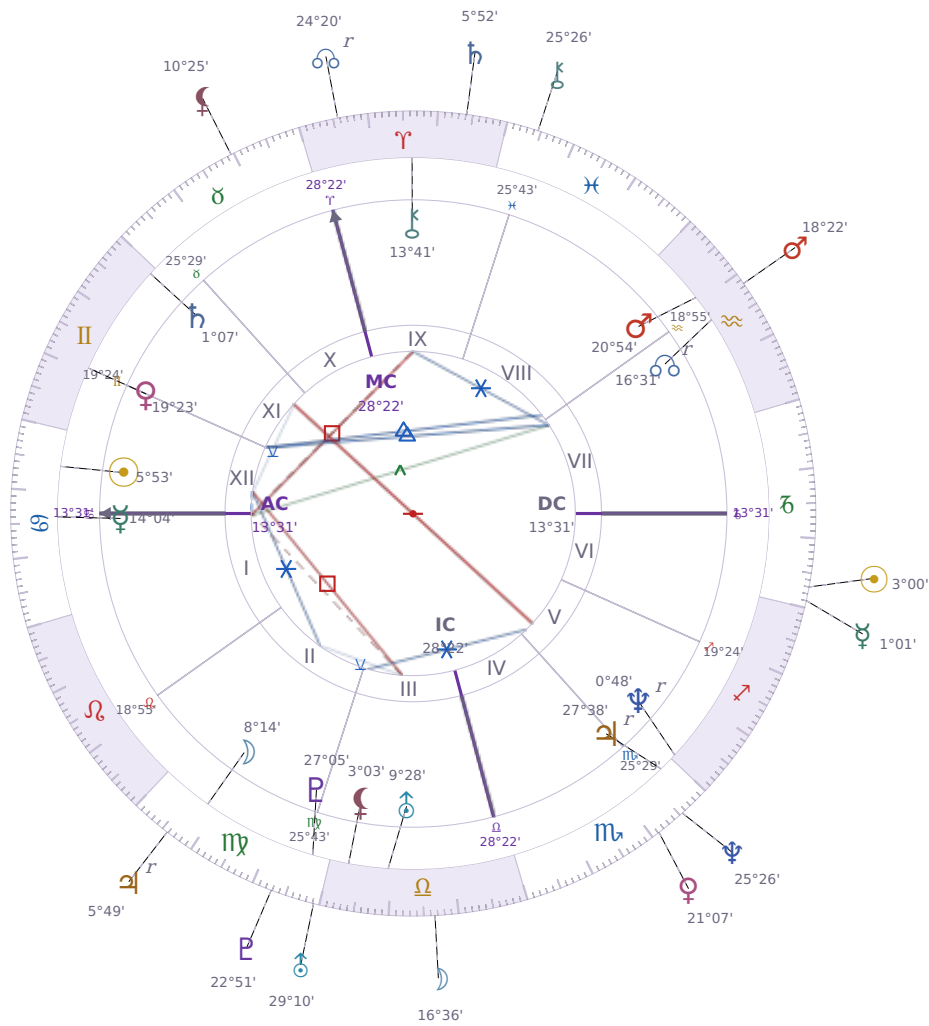

DAILY HOROSCOPE

Elon Reeve Musk

Businessman, entrepreneur, and political figure (born 1971)

♋ Cancer June 28, 1971 07:30 Pretoria

Monday, 25 December 1967

TRANSITS FOR TODAY

☉ Sun	in ♑ Capricorn	3°00'07"
☾ Moon	in ♎ Libra	16°36'36"
☿ Mercury	in ♑ Capricorn	1°01'06"
♀ Venus	in ♏ Scorpio	21°07'55"
♂ Mars	in ♒ Aquarius	18°22'00"
♃ Jupiter	in ♍ Virgo Rx	5°49'33"
♄ Saturn	in ♈ Aries	5°52'51"

♅ Uranus	in ♍ Virgo	29°10'22"
♆ Neptune	in ♏ Scorpio	25°26'38"
♇ Pluto	in ♍ Virgo	22°51'41"
♁ Chiron	in ♓ Pisces	25°26'42"
♁ NNode	in ♈ Aries Rx	24°20'14"
♁ Lilith	in ♉ Taurus	10°25'28"

NATAL PLANETS

☉ Sun	in ♋ Cancer	5°53'26"	XII
☾ Moon	in ♍ Virgo	8°14'52"	II
☿ Mercury	in ♋ Cancer	14°04'03"	I
♀ Venus	in ♊ Gemini	19°23'48"	XI
♂ Mars	in ♒ Aquarius	20°54'21"	VIII
♃ Jupiter	in ♏ Scorpio	27°38'52"	V Rx
♄ Saturn	in ♊ Gemini	1°07'22"	XI
♅ Uranus	in ♎ Libra	9°28'55"	III
♆ Neptune	in ♐ Sagittarius	0°48'48"	V Rx
♇ Pluto	in ♍ Virgo	27°05'36"	III
♁ Chiron	in ♈ Aries	13°41'50"	IX
♁ North Node	in ♒ Aquarius	16°31'23"	VII Rx
♁ Lilith	in ♎ Libra	3°03'14"	III

KEY DATE

☿ Mercury enters ♐ Capricorn

Mercury entering *Capricorn* shifts how you talk and think toward **practical results** — you'll notice yourself cutting out small talk and focusing on what actually matters at work or in conversations. People around you tend to **respect the directness** more during this time, even if your words feel plainer than usual, because *Capricorn* makes communication **efficient and honest**. At work especially, **planning and problem-solving** feel sharper; *Mercury* here rewards you for thinking several steps ahead instead of reacting on the spot.