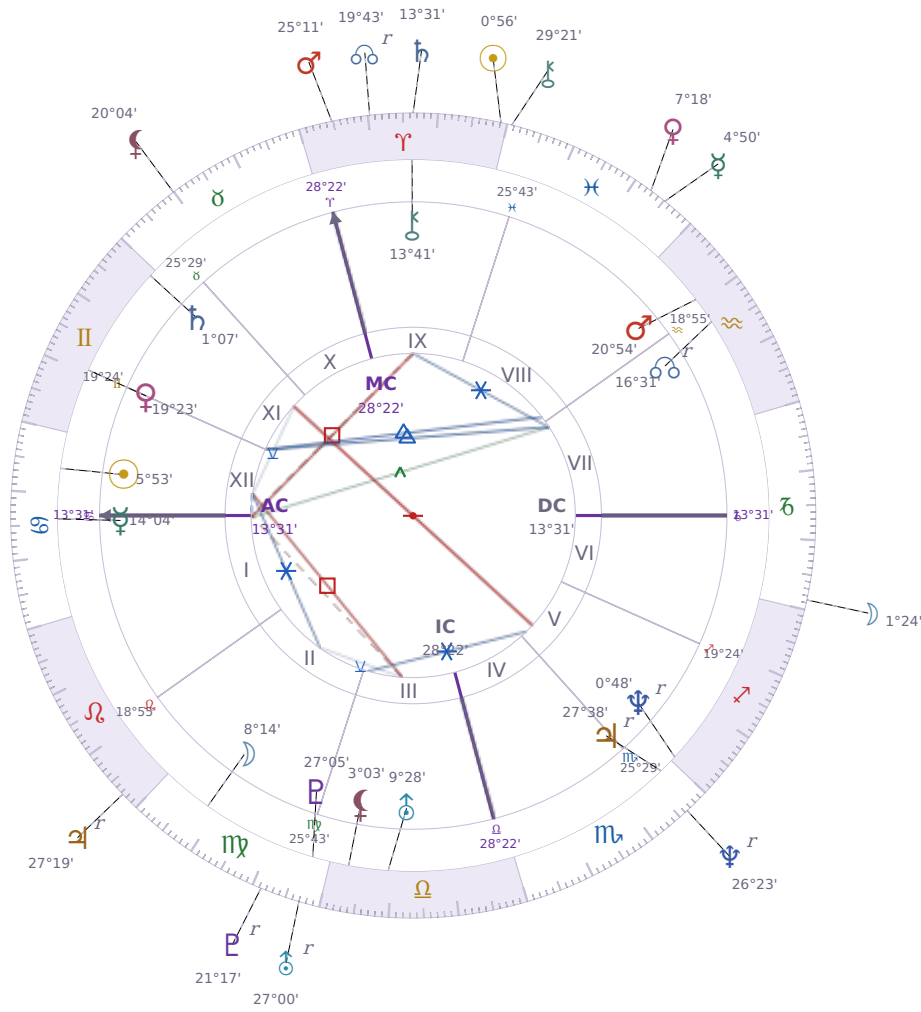

DAILY HOROSCOPE

Elon Reeve Musk

Businessman, entrepreneur, and political figure (born 1971)

♋ Cancer June 28, 1971 07:30 Pretoria

Thursday, 21 March 1968

TRANSITS FOR TODAY

☉ Sun	in ♈ Aries	0°56'11"
☾ Moon	in ♐ Capricorn	1°24'30"
☿ Mercury	in ♋ Pisces	4°50'11"
♀ Venus	in ♋ Pisces	7°18'59"
♂ Mars	in ♈ Aries	25°11'42"
♃ Jupiter	in ♌ Leo Rx	27°19'48"
♄ Saturn	in ♈ Aries	13°31'52"

♅ Uranus	in	♍ Virgo Rx	27°00'57"
♆ Neptune	in	♏ Scorpio Rx	26°23'07"
♇ Pluto	in	♍ Virgo Rx	21°17'26"
♁ Chiron	in	♓ Pisces	29°21'43"
♊ NNode	in	♈ Aries Rx	19°43'50"
♁ Lilith	in	♉ Taurus	20°04'40"

NATAL PLANETS